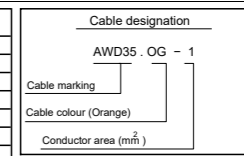

Colour code of electric cables	
Code	Colour
BK	Black
BN	Brown
RD	Red
OG	Orange
YE	Yellow
GN	Green
BU	Blue
VT	Violet
GY	Grey
WH	White
PK	Pink

Des.	Pos.	Description
C1	B 3	Connector, 66-pole
C1	B 5	Connector, 66-pole
C102	B 4	Connector, 66-pole
C103	B 4	Connector, 66-pole
C364	A 5	Connector, 7-pole
C365	A 4	Connector, 7-pole
C376	A 4	Splice, bumper, VIS
C484	C 4	Connector, 15-pole
C484	D 4	Connector, 15-pole
E32	D 3	Control unit, CUV
G4	D 4	Joint connector, ground
G13 B	B 4	Ground, torpedo wall
P2	D 6	Central electric unit
P2	D 3	Central electric unit
S65	C 4	Switch, high placed lights
S139	D 5	Switch, lighting
S139	D 6	Switch, lighting
S140	D 2	Switch, auxiliary light

With headlamp high located.

**SCANIA**

Circuit Diagram:

**VIS**

Drawing No.-  
Sheet-Rev: **1428523-4-3**

N.B. The copyright and ownership of this drawing including associated computer data are and will remain ours. They must not be copied, used or brought to the attention of any third party without prior permission (C) Scania, Sweden