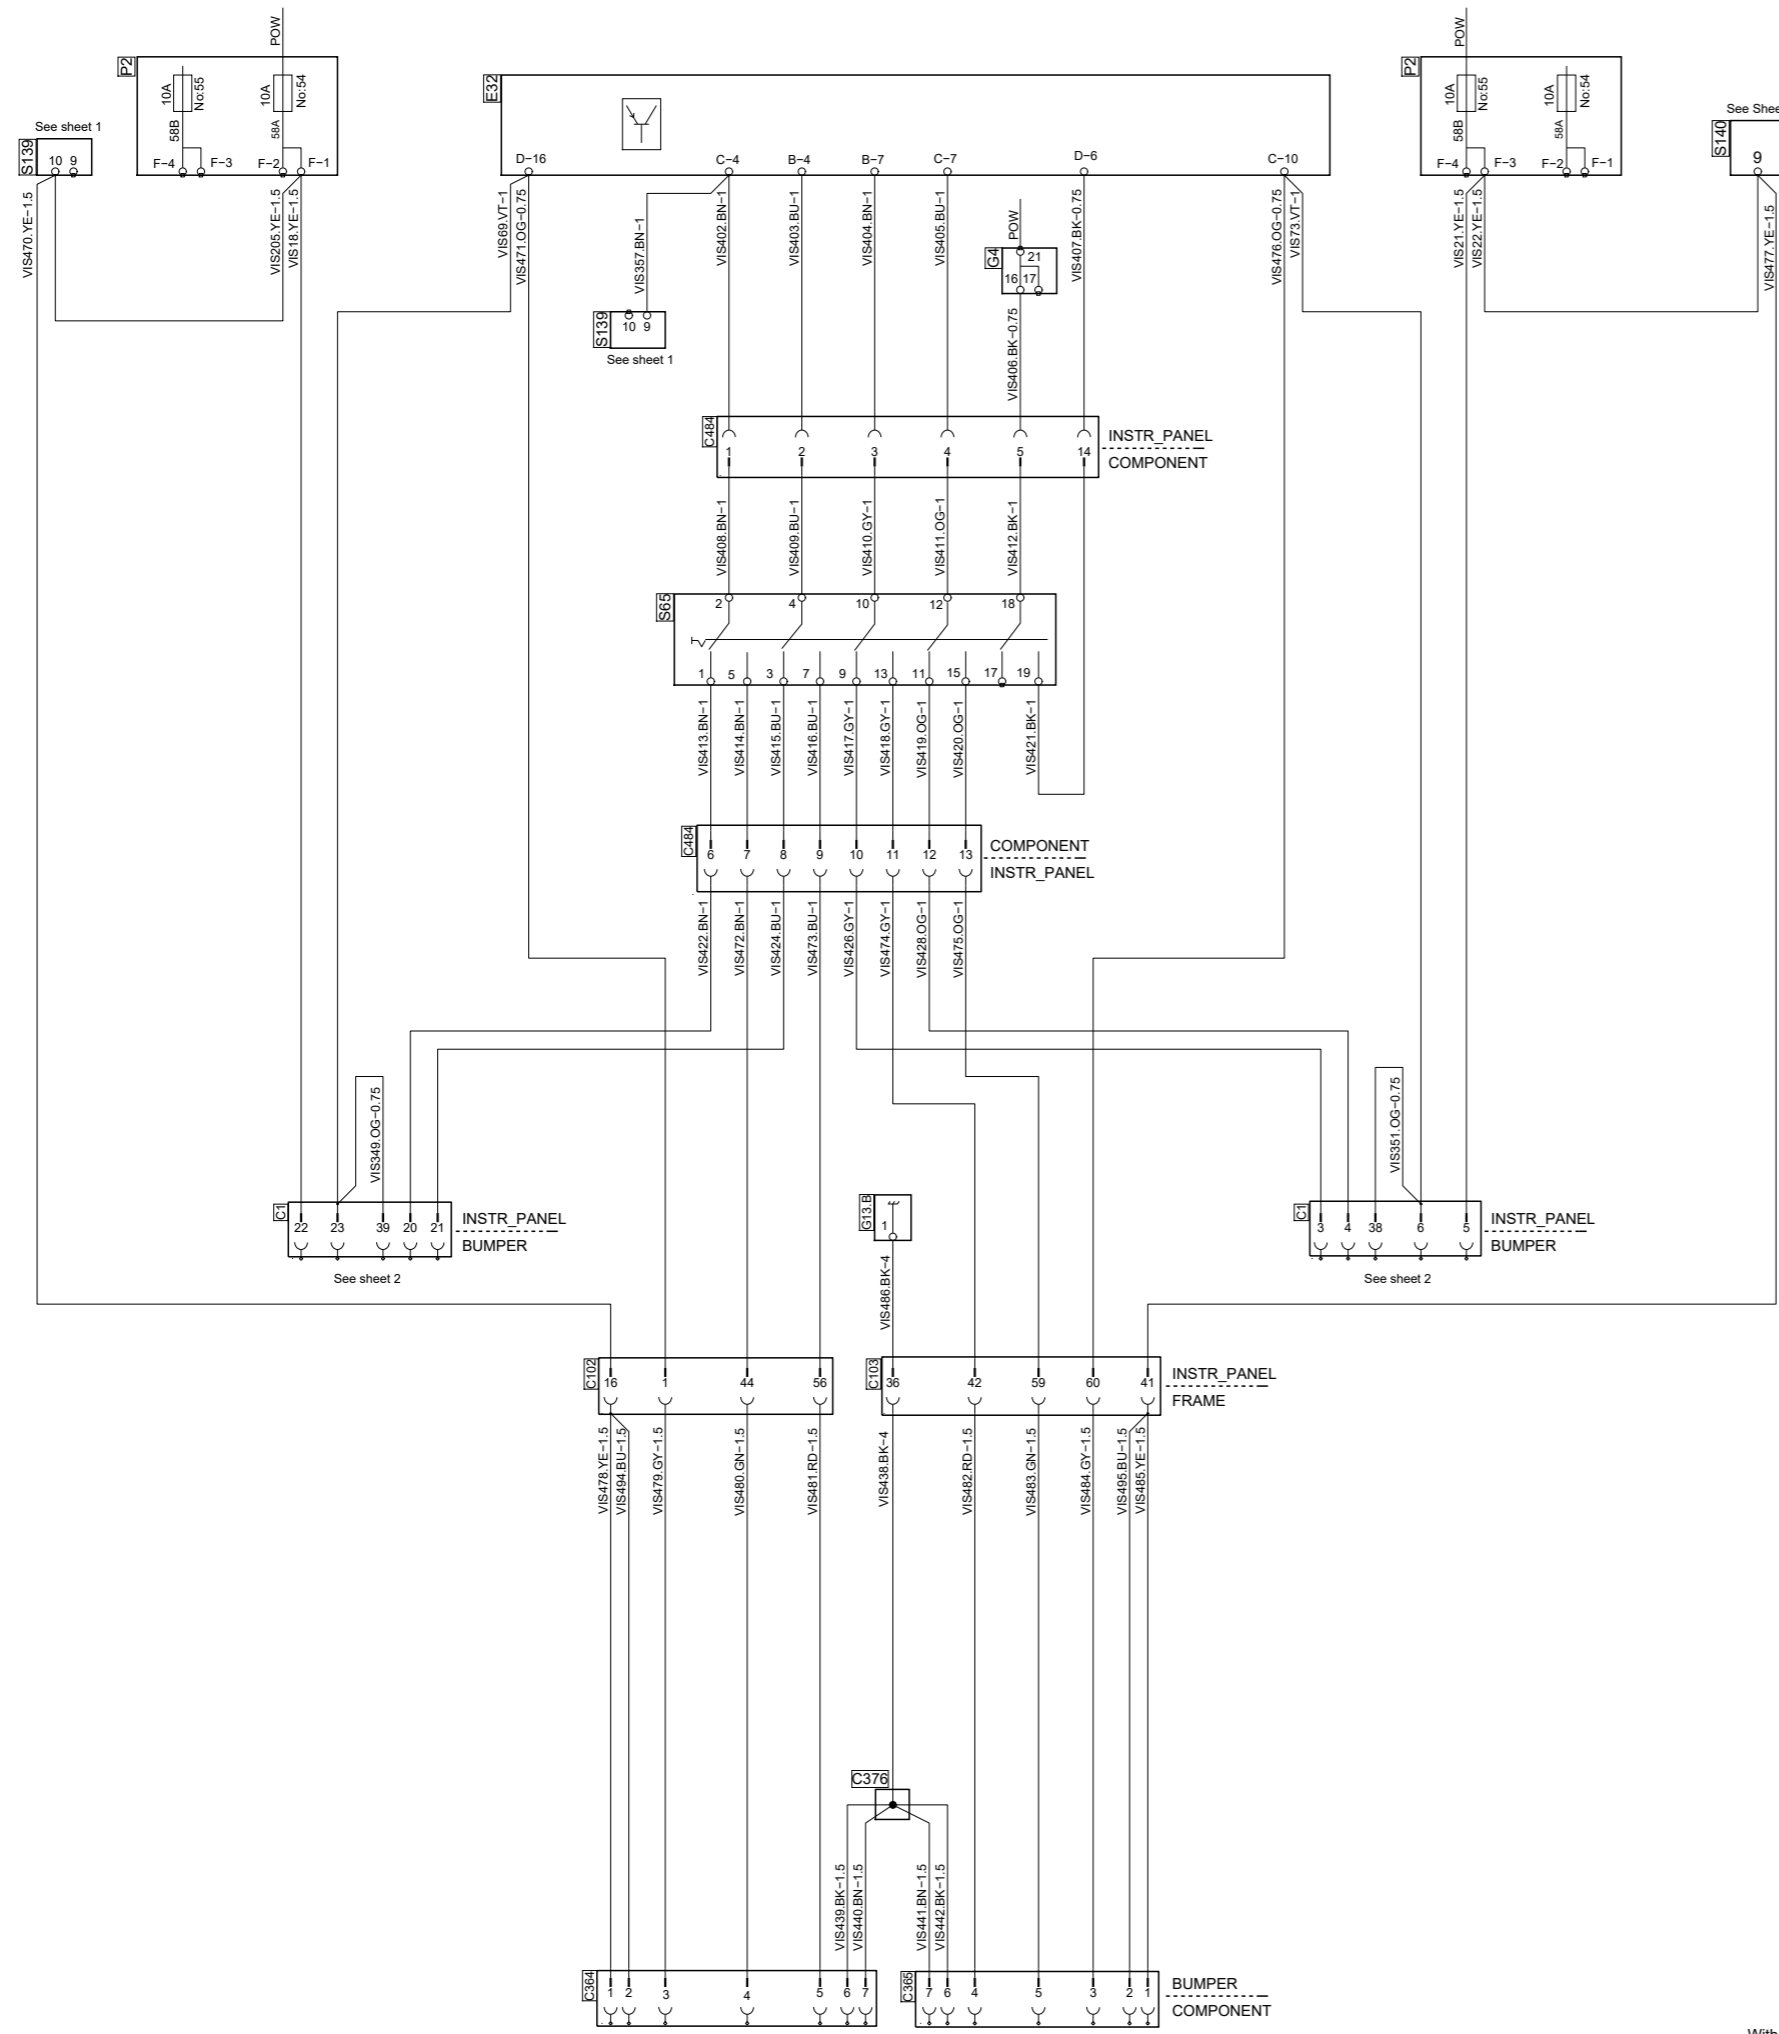

Colour code of electric cables	
Code	Colour
BK	Black
BN	Brown
RD	Red
OG	Orange
YE	Yellow
GN	Green
BU	Blue
VT	Violet
GY	Grey
WH	White
PK	Pink

Des.	Pos.	Description
C1	B 3	Connector, 66-pole
C1	B 5	Connector, 66-pole
C102	B 4	Connector, 66-pole
C103	B 4	Connector, 66-pole
C364	A 5	Connector, 7-pole
C365	A 4	Connector, 7-pole
C376	A 4	Splice, bumper, VIS
C484	C 4	Connector, 15-pole
C484	D 4	Connector, 15-pole
E32	D 3	Control unit, CUV
G4	D 4	Joint connector, ground
G13 B	B 4	Ground, torpedo wall
P2	D 6	Central electric unit
P2	D 3	Central electric unit
S65	C 4	Switch, high placed lights
S139	D 5	Switch, lighting
S139	D 6	Switch, lighting
S140	D 2	Switch, auxiliary light

With headlamp high located.

**SCANIA**

Circuit Diagram:

**VIS**

Drawing No.-  
Sheet-Rev: **1428523-4-3**

N.B. The copyright and ownership of this drawing including associated computer data are and will remain ours. They must not be copied, used or brought to the attention of any third party without prior permission (C) Scania, Sweden