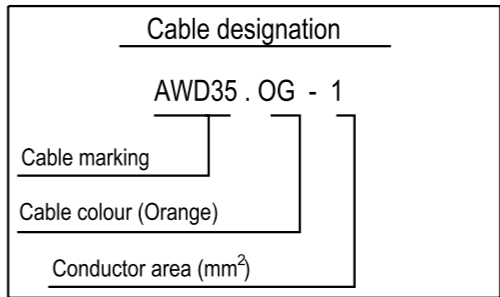

Colour code of electric cables	
Code	Colour
BK	Black
BN	Brown
RD	Red
OG	Orange
YE	Yellow
GN	Green
BU	Blue
VT	Violet
GY	Grey
WH	White
PK	Pink

Des.	Pos.	Description
C100	A 2	Connector, 66-pole
C274	B 3	Joint connector, instr light
G2	A 3	Joint connector, ground
G5	B 2	Joint connector, ground
P2	B 2	Central electric unit
R89	B 2	Relay holder
R89A	B 2	Relay, reduced reverse alarm
S166	B 3	Switch, reduced reverse alarm

B

B

A

A

Reverse alarm with reduced sound level

STD
4247

SCANIA

Circuit Diagram: