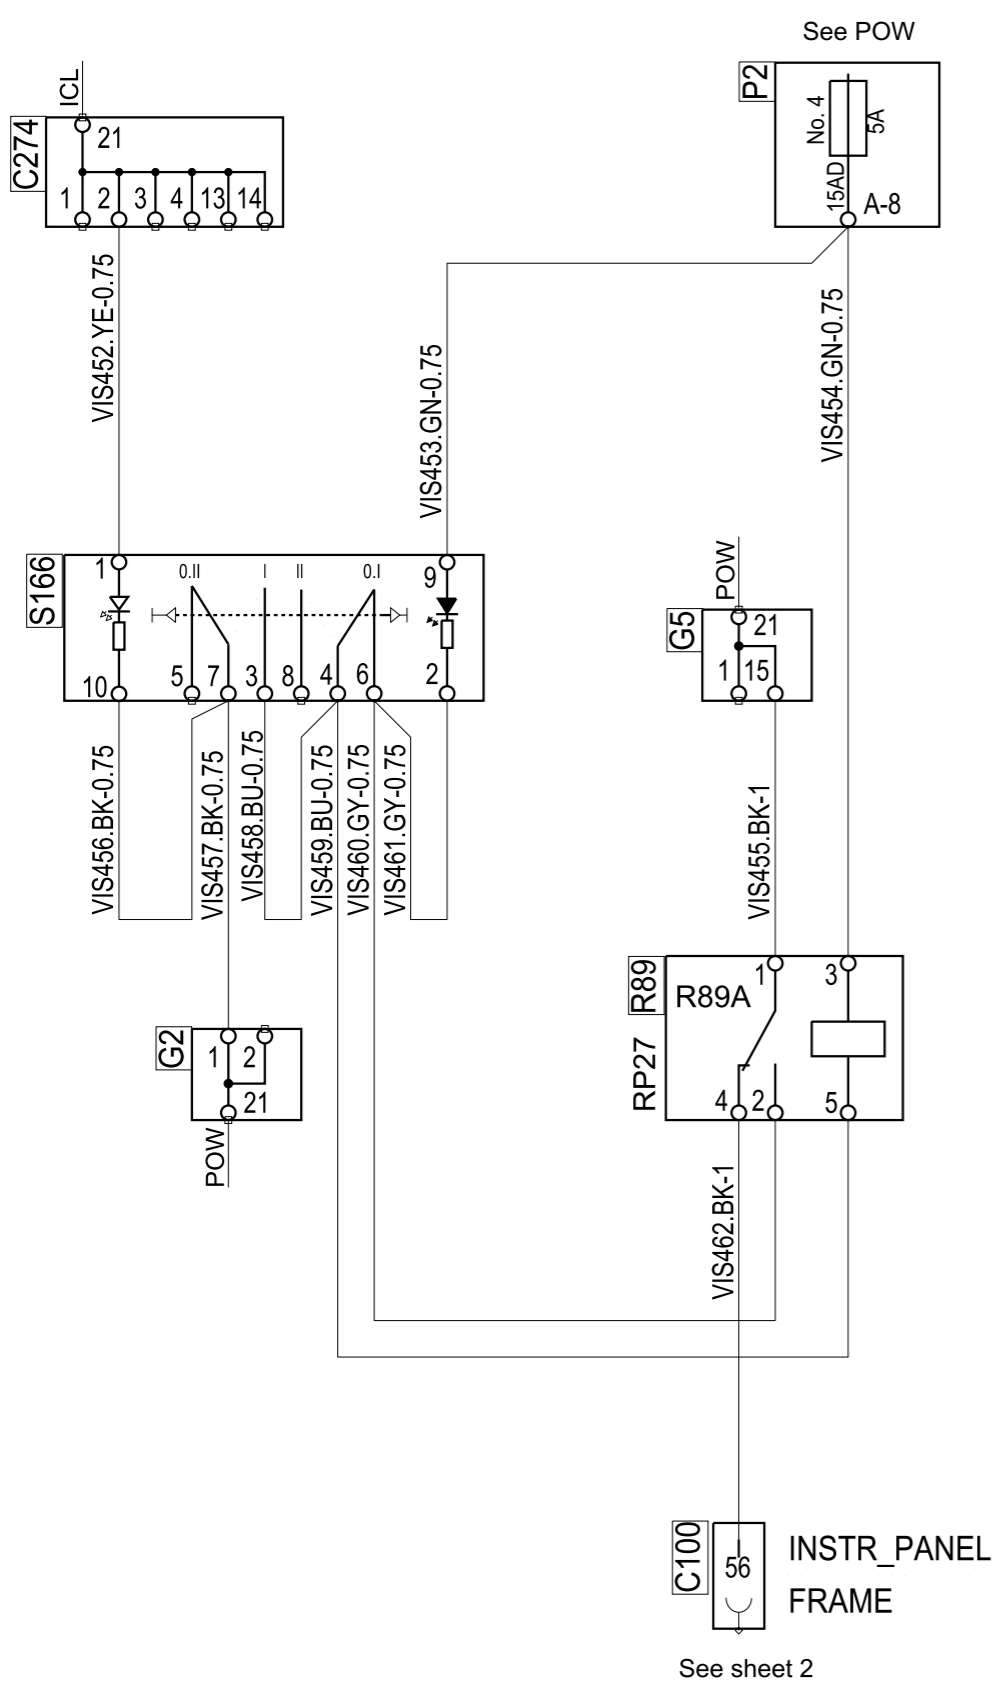

Colour code of electric cables	
Code	Colour
BK	Black
BN	Brown
RD	Red
OG	Orange
YE	Yellow
GN	Green
BU	Blue
VT	Violet
GY	Grey
WH	White
PK	Pink

Des.	Pos.	Description
C100	A 2	Connector, 66-pole
C274	B 3	Joint connector, instr light
G2	A 3	Joint connector, ground
G5	B 2	Joint connector, ground
P2	B 2	Central electric unit
R89	B 2	Relay holder
R89A	B 2	Relay, reduced reverse alarm
S166	B 3	Switch, reduced reverse alarm

B

B

A

A

Reverse alarm with reduced sound level

STD
4247

SCANIA

Circuit Diagram:

VIS

Drawing No.-
Sheet-Rev: 1428523-5-1

N.B. The copyright and ownership of this drawing including associated computer data are and will remain ours. They must not be copied, used or brought to the attention of any third party without prior permission (C) Scania, Sweden