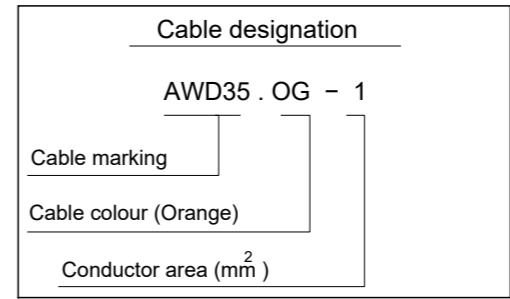

Colour code of electric cables	
Code	Colour
BK	Black
BN	Brown
RD	Red
OG	Orange
YE	Yellow
GN	Green
BU	Blue
VT	Violet
GY	Grey
WH	White
PK	Pink

Des.	Pos.	Description
C100	A 2	Connector, 66-pole
C274	B 3	Joint connector, instr light
G2	A 3	Joint connector, ground
G5	B 2	Joint connector, ground
P2	B 2	Central electric unit
R89	B 2	Relay holder
R89A	B 2	Relay, reduced reverse alarm
S166	B 3	Switch, reduced reverse alarm

S-order equipment connected
 Cir dgm BOL

Reverse alarm with reduced sound level

See sheet 2

SCANIA

Circuit Diagram:

VIS

Drawing No.- 1428523-5-3
 Sheet-Rev:

N.B. The copyright and ownership of this drawing including associated computer data are and will remain ours. They must not be copied, used or brought to the attention of any third party without prior permission (C) Scania, Sweden