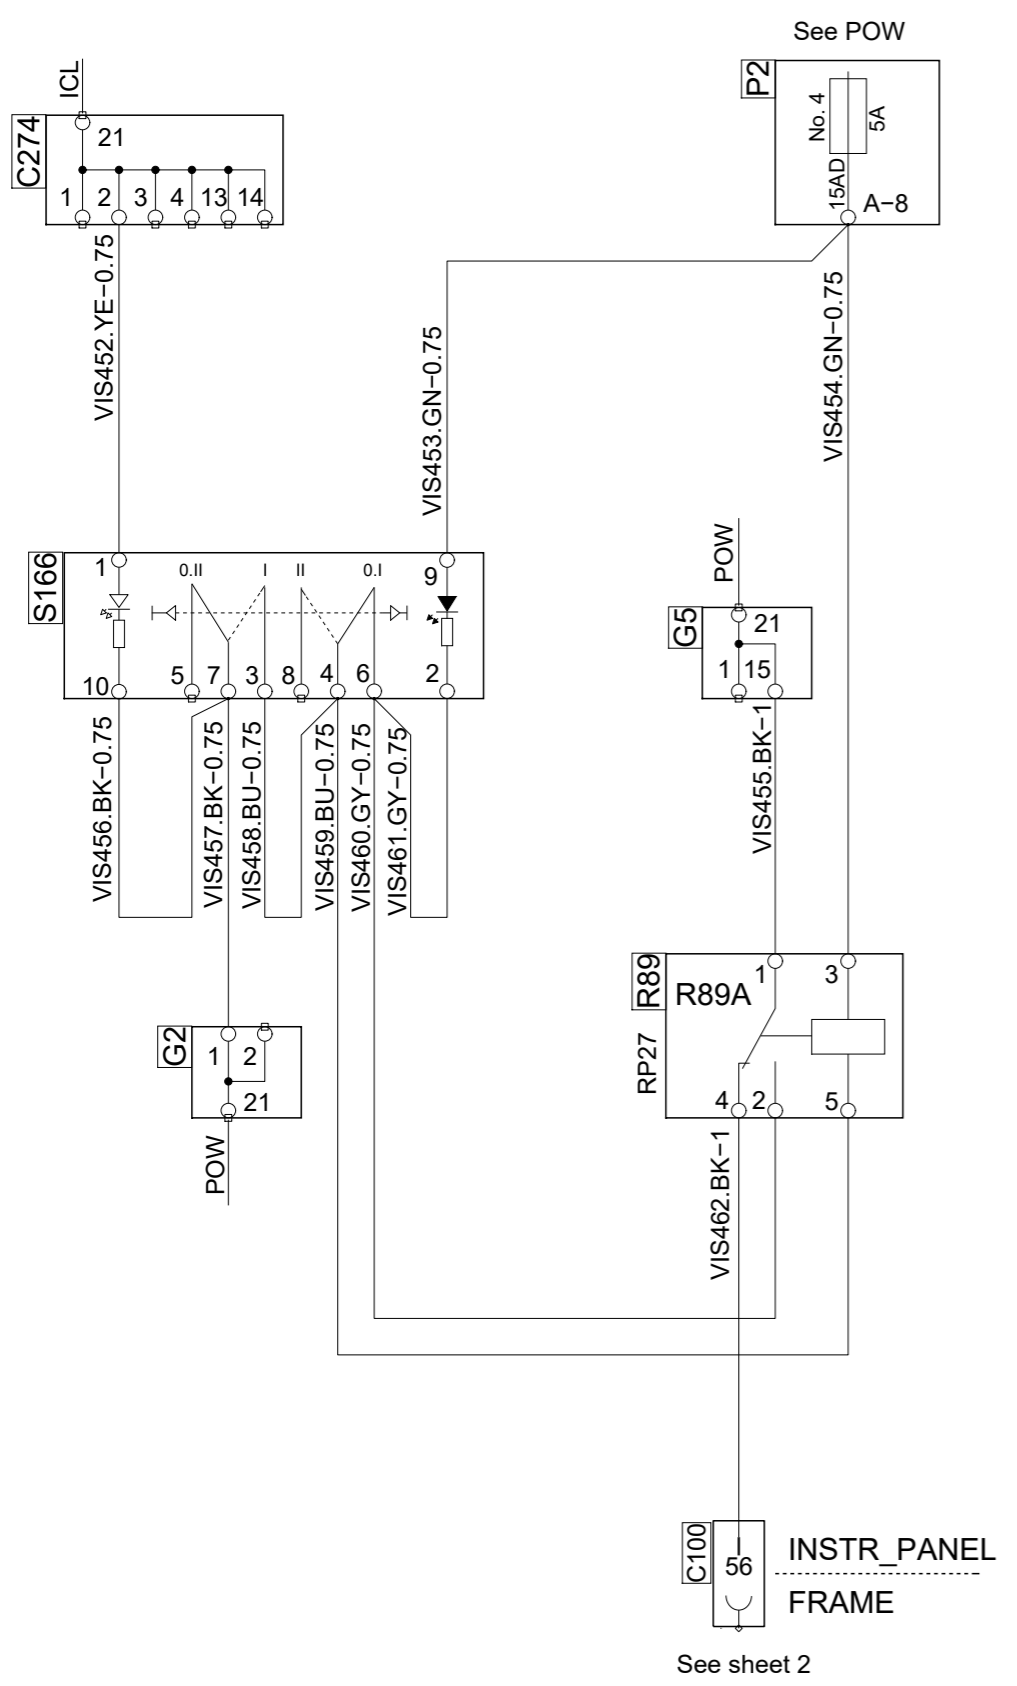

Colour code of electric cables	
Code	Colour
BK	Black
BN	Brown
RD	Red
OG	Orange
YE	Yellow
GN	Green
BU	Blue
VT	Violet
GY	Grey
WH	White
PK	Pink

Des.	Pos.	Description
C100	A 2	Connector, 66-pole
C274	B 3	Joint connector, instr light
G2	A 3	Joint connector, ground
G5	B 2	Joint connector, ground
P2	B 2	Central electric unit
R89	B 2	Relay holder
R89A	B 2	Relay, reduced reverse alarm
S166	B 3	Switch, reduced reverse alarm

S-order equipment connected
 Cir dgm BOL

Reverse alarm with reduced sound level

See sheet 2

SCANIA

Circuit Diagram:

VIS

Drawing No.- 1428523-5-3
 Sheet-Rev:

N.B. The copyright and ownership of this drawing including associated computer data are and will remain ours. They must not be copied, used or brought to the attention of any third party without prior permission (C) Scania, Sweden