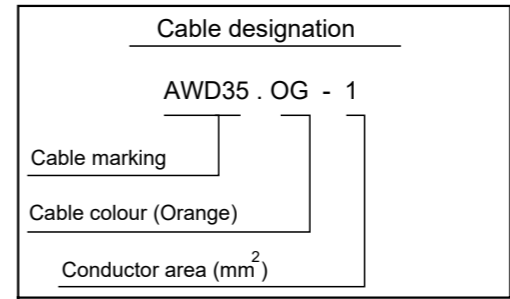

Colour code of electric cables	
Code	Colour
BK	Black
BN	Brown
RD	Red
OG	Orange
YE	Yellow
GN	Green
BU	Blue
VT	Violet
GY	Grey
WH	White
PK	Pink

Des.	Pos.	Description
C100	A 2	Connector, 66-pole
C274	B 3	Joint connector, instr light
G2	A 3	Joint connector, ground
G5	B 2	Joint connector, ground
P2	B 2	Central electric unit
R89	B 2	Relay holder
R89A	B 2	Relay, reduced reverse alarm
S166	B 3	Switch, reduced reverse alarm

S-order equipment connected  
 Cir dgm BOL

Reverse alarm with reduced sound level

**SCANIA**

Circuit Diagram:

VIS

Drawing No.- 1428523-5-4  
 Sheet-Rev:

N.B. The copyright and ownership of this drawing including associated computer data are and will remain ours. They must not be copied, used or brought to the attention of any third party without prior permission (C) Scania, Sweden