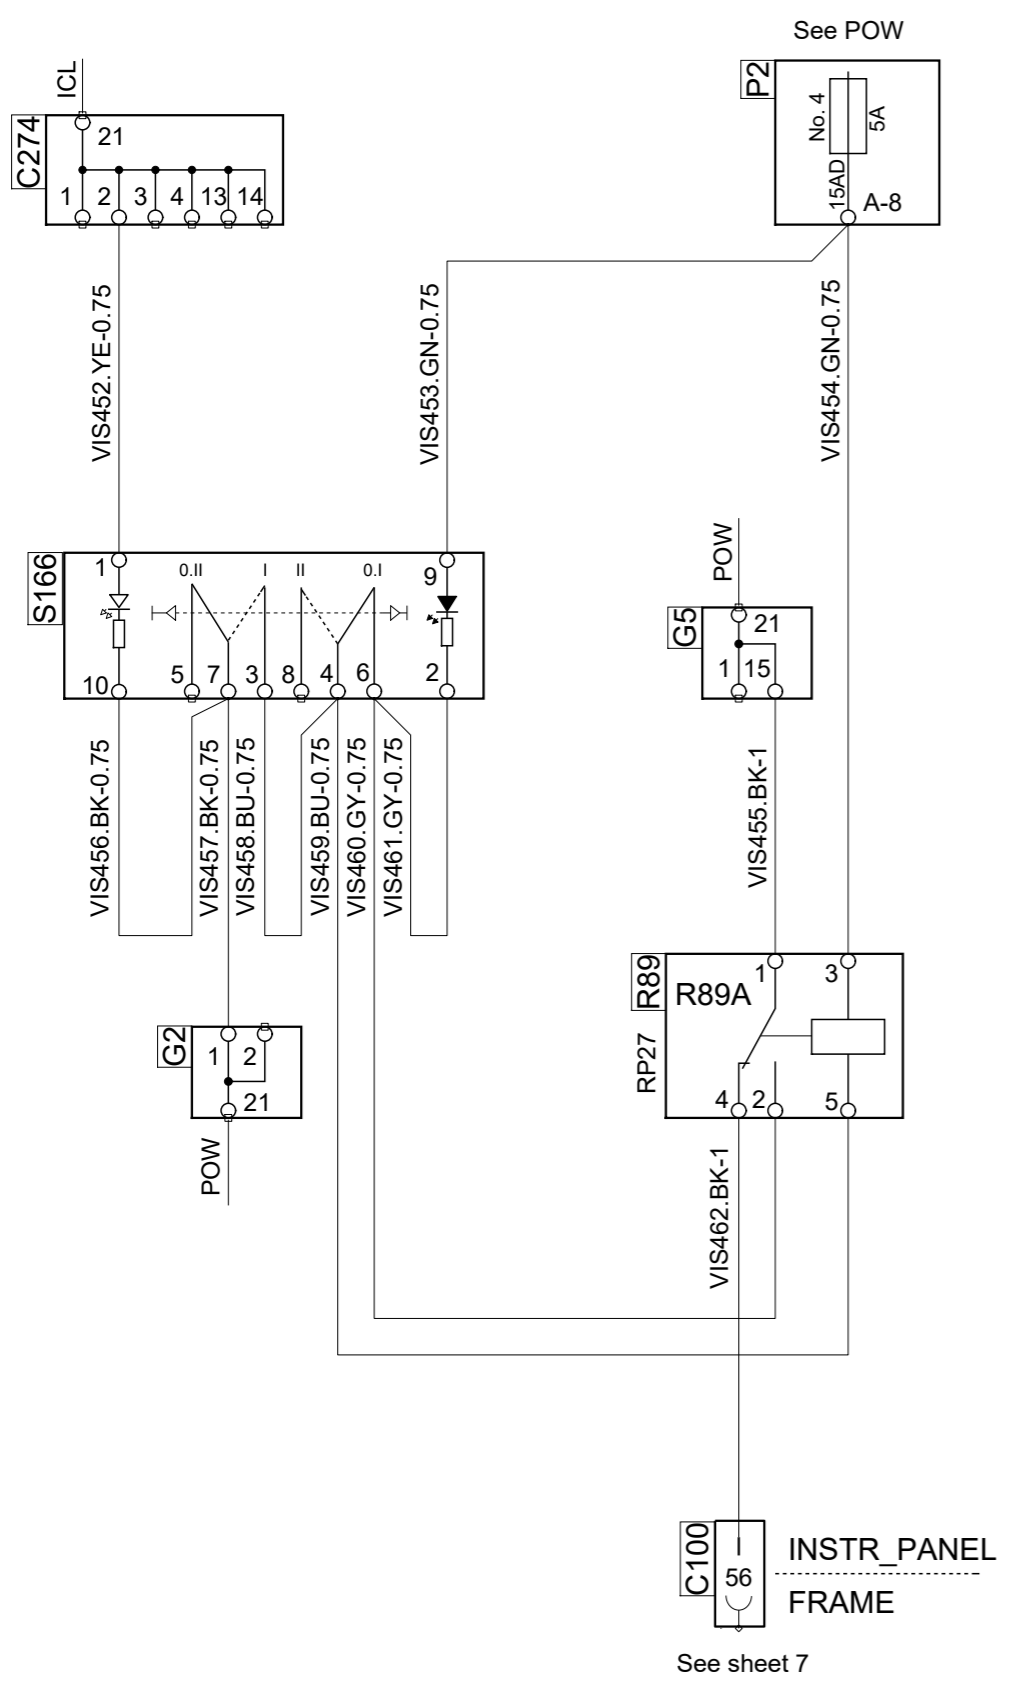

Colour code of electric cables	
Code	Colour
BK	Black
BN	Brown
RD	Red
OG	Orange
YE	Yellow
GN	Green
BU	Blue
VT	Violet
GY	Grey
WH	White
PK	Pink

Des.	Pos.	Description
C100	A 2	Connector, 66-pole
C274	B 3	Joint connector, instr light
G2	A 3	Joint connector, ground
G5	B 2	Joint connector, ground
P2	B 2	Central electric unit
R89	B 2	Relay holder
R89A	B 2	Relay, reduced reverse alarm
S166	B 3	Switch, reduced reverse alarm

S-order equipment connected  
 Cir dgm BOL

Reverse alarm with reduced sound level

**SCANIA**

Circuit Diagram:

VIS

Drawing No.- 1428523-5-4  
 Sheet-Rev:

N.B. The copyright and ownership of this drawing including associated computer data are and will remain ours. They must not be copied, used or brought to the attention of any third party without prior permission (C) Scania, Sweden