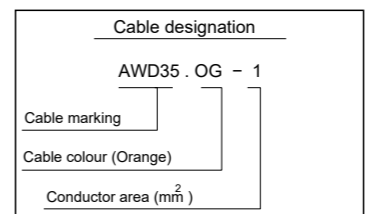

A

A

Colour code of electric cables	
Code	Colour
BK	Black
BN	Brown
RD	Red
OG	Orange
YE	Yellow
GN	Green
BU	Blue
VT	Violet
GY	Grey
WH	White
PK	Pink

Des.	Pos.	Description
C11	B 4	Connector, 5-pole
C29	C 4	Connector 21-pole, Instr-Roof
C94	C 2	Connector, 21-pole
C94	C 3	Connector, 21-pole
C94	B 4	Connector, 21-pole
C207	B 3	Connector, 5-pole, VIS
C208	B 2	Connector, 5-pole, VIS
G9	C 2	Joint connector, ground
G9	C 3	Joint connector, ground
G9	C 4	Joint connector, ground
G10.E	B 2	Ground, roof
G10.F	B 3	Ground, roof
G16.A	B 4	Ground, roof
S59	C 3	Switch, rotating beacon
S60	C 2	Switch, roof sign lighting
S138	C 4	Switch, ID-lamps

Valid for:
Roof shelf with lid, roof height high

Circuit Diagram:
VIS

Drawing No.-
Sheet-Rev: **1428523-6-1**

N.B. The copyright and ownership of this drawing including associated computer data are and will remain ours. They must not be copied, used or brought to the attention of any third party without prior permission (C) Scania, Sweden