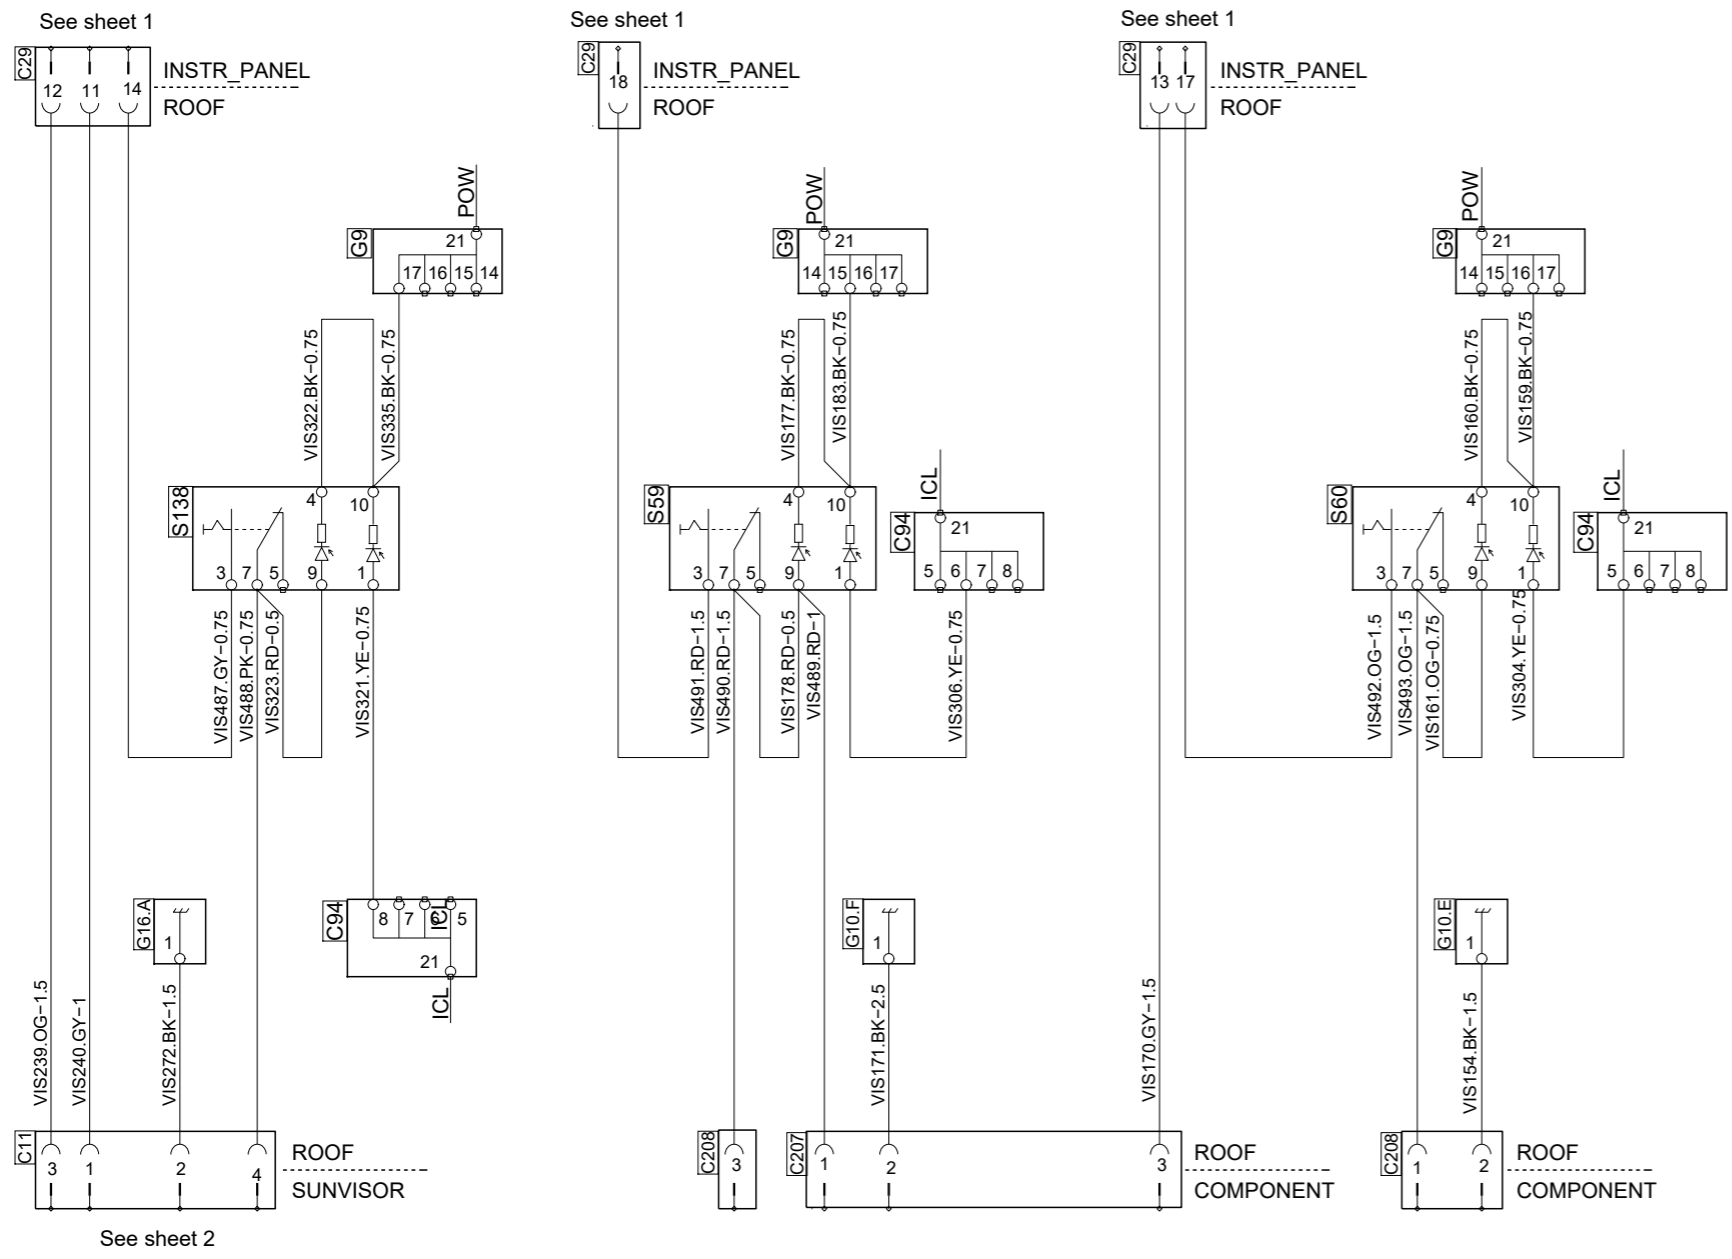

4

3

2

1

C

C

B

B

A

A

Colour code of electric cables	
Code	Colour
BK	Black
BN	Brown
RD	Red
OG	Orange
YE	Yellow
GN	Green
BU	Blue
VT	Violet
GY	Grey
WH	White
PK	Pink

Des.	Pos.	Description
C11	B 4	Connector, 5-pole
C29	C 4	Connector 21-pole, Instr-Roof
C94	C 2	Connector, 21-pole
C94	C 3	Connector, 21-pole
C94	B 4	Connector, 21-pole
C207	B 3	Connector, 5-pole, VIS
C208	B 2	Connector, 5-pole, VIS
G9	C 2	Joint connector, ground
G9	C 3	Joint connector, ground
G9	C 4	Joint connector, ground
G10.E	B 2	Ground, roof
G10.F	B 3	Ground, roof
G16.A	B 4	Ground, roof
S59	C 3	Switch, rotating beacon
S60	C 2	Switch, roof sign lighting
S138	C 4	Switch, ID-lamps

Valid for:
Roof shelf with lid, roof height high

Circuit Diagram:
VIS

Drawing No.-
Sheet-Rev: **1428523-6-1**

N.B. The copyright and ownership of this drawing including associated computer data are and will remain ours. They must not be copied, used or brought to the attention of any third party without prior permission (C) Scania, Sweden