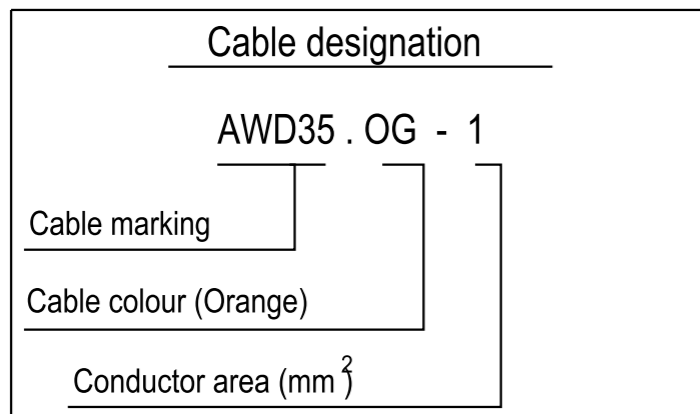

Circuit Diagram: AUS	
Drawing No.- Sheet-Rev.	1441310-5-2
N.B. The copyright and ownership of this drawing including associated computer data are and will remain ours. They must not be copied, used or brought to the attention of any third party without prior permission (C) Scania, Sweden