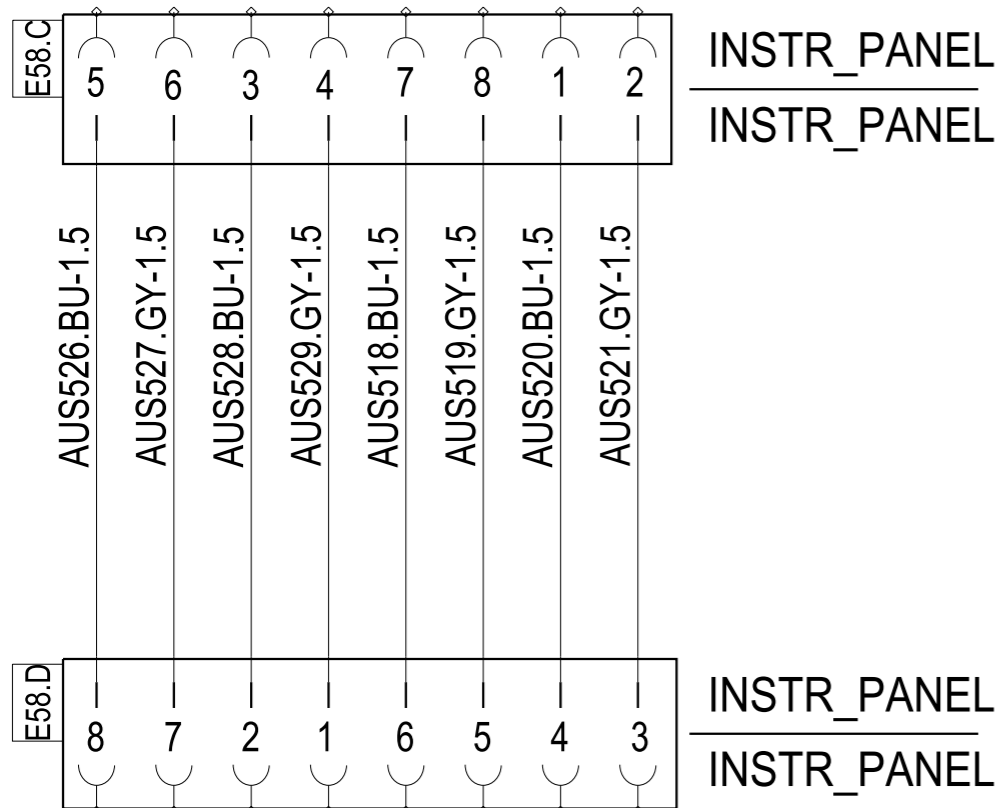

See Sheet 3 and 4.

See Sheet 3 and 4

Des.	Pos.	Description
E58	B 2	Mute-function

Colour code of electric cables	
Code	Colour
BK	Black
BN	Brown
RD	Red
OG	Orange
YE	Yellow
GN	Green
BU	Blue
VT	Violet
GY	Grey
WH	White
PK	Pink