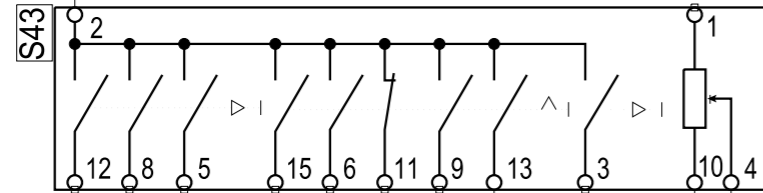

COO305.BK-0.5

COO301.BN-0.5

COO304.VT-0.5
COO303.BN-0.5

Colour code of electric cables	
Code	Colour
BK	Black
BN	Brown
RD	Red
OG	Orange
YE	Yellow
GN	Green
BU	Blue
VT	Violet
GY	Grey
WH	White
PK	Pink

Des.	Pos.	Description
E30	A 4	Control unit coordinator
G2	D 5	Joint connector, ground
S43	C 4	Switch, retarder

Retarder with BMS

STD
4247

SCANIA

Circuit Diagram:

COO

Drawing No.-
Sheet-Rev: 1441456-3-7

N.B. The copyright and ownership of this drawing including associated computer data are and will remain ours. They must not be copied, used or brought to the attention of any third party without prior permission (C) Scania, Sweden