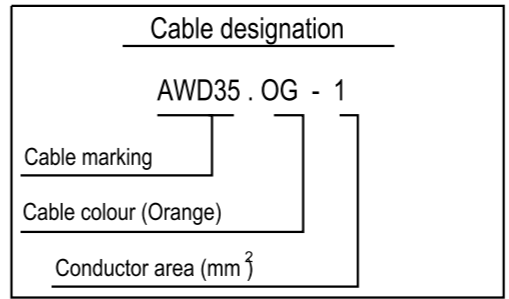

COO305.BK-0.5

COO301.BN-0.5

COO304.VT-0.5
COO303.BN-0.5

Colour code of electric cables	
Code	Colour
BK	Black
BN	Brown
RD	Red
OG	Orange
YE	Yellow
GN	Green
BU	Blue
VT	Violet
GY	Grey
WH	White
PK	Pink

Des.	Pos.	Description
E30	A 4	Control unit coordinator
G2	D 5	Joint connector, ground
S43	C 4	Switch, retarder

Retarder with BMS

STD
4247

SCANIA

Circuit Diagram:

COO

Drawing No.-
Sheet-Rev: 1441456-3-7

N.B. The copyright and ownership of this drawing including associated computer data are and will remain ours. They must not be copied, used or brought to the attention of any third party without prior permission (C) Scania, Sweden