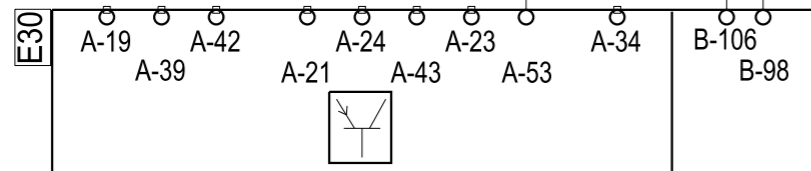

COO305.BK-0.5

COO301.BN-0.5

COO304.VT-0.5
COO303.BN-0.5

Colour code of electric cables	
Code	Colour
BK	Black
BN	Brown
RD	Red
OG	Orange
YE	Yellow
GN	Green
BU	Blue
VT	Violet
GY	Grey
WH	White
PK	Pink

Des.	Pos.	Description
E30	A 4	Control unit coordinator
G2	D 5	Joint connector, ground
S43	C 4	Switch, retarder

Retarder with BMS

STD
4247

SCANIA

Circuit Diagram:

COO

Drawing No.-
Sheet-Rev: 1441456-3-7

N.B. The copyright and ownership of this drawing including associated computer data are and will remain ours. They must not be copied, used or brought to the attention of any third party without prior permission (C) Scania, Sweden