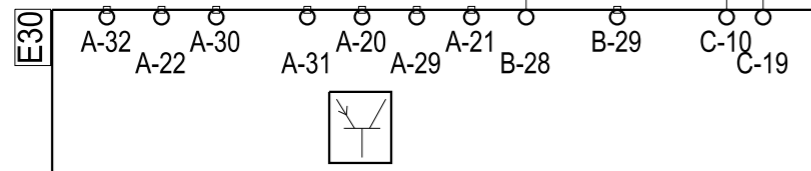

COO305.BK-0.5

COO301.BN-0.5

COO304.VT-0.5  
COO303.BN-0.5

Colour code of electric cables	
Code	Colour
BK	Black
BN	Brown
RD	Red
OG	Orange
YE	Yellow
GN	Green
BU	Blue
VT	Violet
GY	Grey
WH	White
PK	Pink

Des.	Pos.	Description
E30	A 4	Control unit coordinator
G2	D 5	Joint connector, ground
S43	C 4	Switch, retarder

Retarder with BMS

STD  
4247

**SCANIA**

Circuit Diagram:

COO

Drawing No.-  
Sheet-Rev: 1441456-3-8

N.B. The copyright and ownership of this drawing including associated computer data are and will remain ours. They must not be copied, used or brought to the attention of any third party without prior permission (C) Scania, Sweden