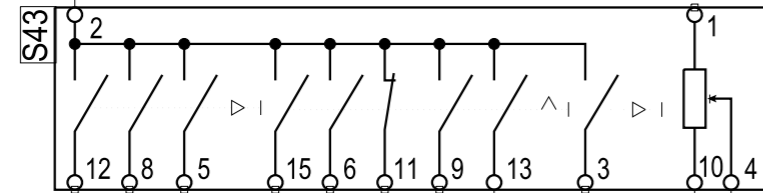

COO305.BK-0.5

COO301.BN-0.5

COO304.VT-0.5  
COO303.BN-0.5

Colour code of electric cables	
Code	Colour
BK	Black
BN	Brown
RD	Red
OG	Orange
YE	Yellow
GN	Green
BU	Blue
VT	Violet
GY	Grey
WH	White
PK	Pink

Des.	Pos.	Description
E30	A 4	Control unit coordinator
G2	D 5	Joint connector, ground
S43	C 4	Switch, retarder

Retarder with BMS

STD  
4247

**SCANIA**

Circuit Diagram:

COO

Drawing No.-  
Sheet-Rev: 1441456-3-8

N.B. The copyright and ownership of this drawing including associated computer data are and will remain ours. They must not be copied, used or brought to the attention of any third party without prior permission (C) Scania, Sweden