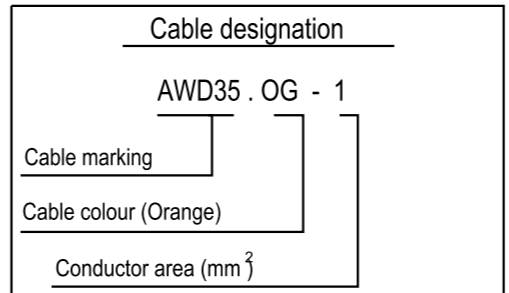

COO305.BK-0.5

COO301.BN-0.5

COO304.VT-0.5  
COO303.BN-0.5

Colour code of electric cables	
Code	Colour
BK	Black
BN	Brown
RD	Red
OG	Orange
YE	Yellow
GN	Green
BU	Blue
VT	Violet
GY	Grey
WH	White
PK	Pink

Des.	Pos.	Description
E30	A 4	Control unit coordinator
G2	D 5	Joint connector, ground
S43	C 4	Switch, retarder

Retarder with BMS

STD  
4247

**SCANIA**

Circuit Diagram:

COO

Drawing No.-  
Sheet-Rev: 1441456-3-8

N.B. The copyright and ownership of this drawing including associated computer data are and will remain ours. They must not be copied, used or brought to the attention of any third party without prior permission (C) Scania, Sweden