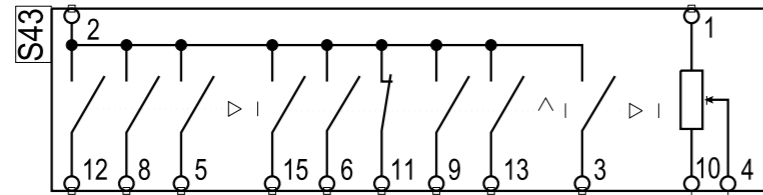

A

Colour code of electric cables	
Code	Colour
BK	Black
BN	Brown
RD	Red
OG	Orange
YE	Yellow
GN	Green
BU	Blue
VT	Violet
GY	Grey
WH	White
PK	Pink

Des.	Pos.	Description
E30	B 4	Control unit, coordinator
S43	D 4	Switch, retarder

COO401.VT-0.5
COO400.BN-0.5

Retarder without BMS

STD
4247

SCANIA

Circuit Diagram:
COO

Drawing No.-
Sheet-Rev: 1441456-4-8

N.B. The copyright and ownership of this drawing including associated computer data are and will remain ours. They must not be copied, used or brought to the attention of any third party without prior permission (C) Scania, Sweden