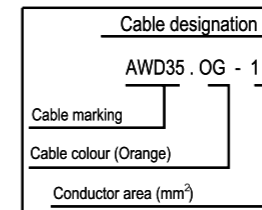

4

3

2

1

Colour code of electric cables	
Code	Colour
BK	Black
BN	Brown
RD	Red
OG	Orange
YE	Yellow
GN	Green
BU	Blue
VT	Violet
GY	Grey
WH	White
PK	Pink

Des.	Pos.	Description
C458-1	B 3	Splice, oil protection V28
C458-2	B 3	Splice, oil protection V28
C452-1	B 3	Splice, oil protection V26
C452-2	B 3	Splice, oil protection V26
C456-1	B 2	Splice, oil protection V14
C456-2	B 2	Splice, oil protection V14
C459-2	B 3	Splice, oil protection V15
C459-1	B 2	Splice, oil protection V15
C457-1	B 3	Splice, oil protection V27
C457-2	B 3	Splice, oil protection V27
V28	C 3	Solenoid valve, fuel actuator
V16	C 3	Solenoid valve, fuel actuator
V15	C 3	Solenoid valve, fuel actuator
V26	C 2	Solenoid valve, fuel actuator
V14	C 2	Solenoid valve, fuel actuator
E44	A 2	Control unit, EMS

PDE injection 5-cyl

Circuit Diagram:	
EMS S6, 5-, 6-cyl.	
Drawing No.-	1501036-4-1
Sheet-Rev:	
N.B. The copyright and ownership of this drawing including associated computer data are and will remain ours. They must not be copied, used or brought to the attention of any third party without prior permission (C) Scania, Sweden	