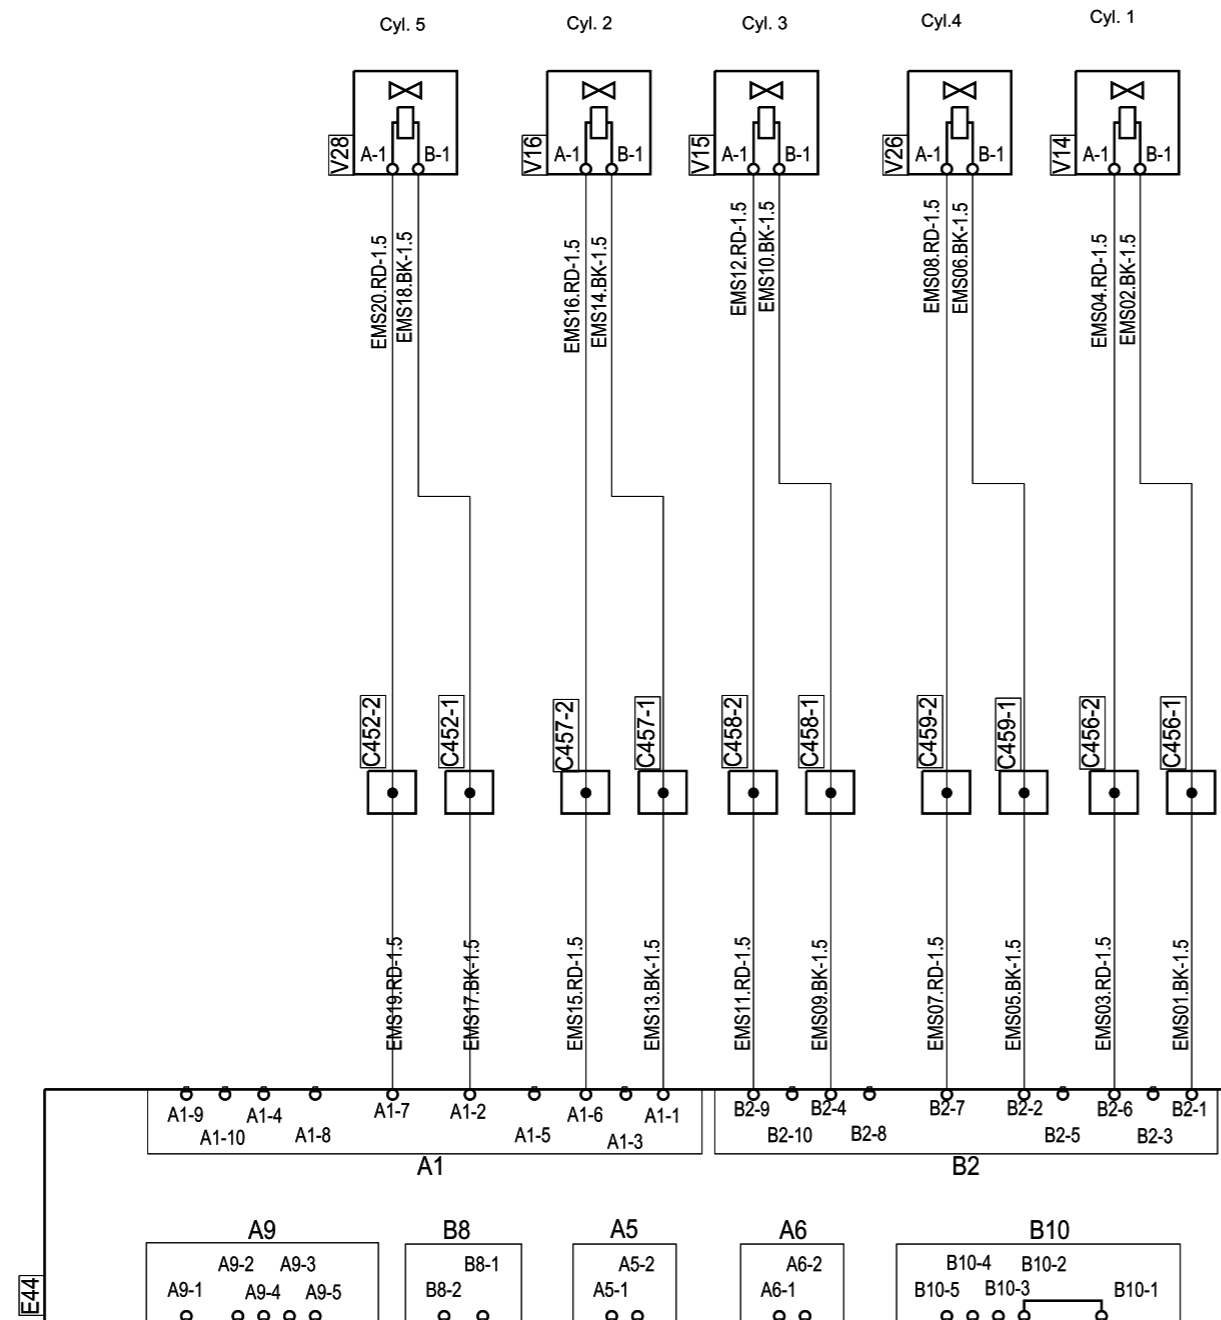

4

3

2

1

Colour code of electric cables	
Code	Colour
BK	Black
BN	Brown
RD	Red
OG	Orange
YE	Yellow
GN	Green
BU	Blue
VT	Violet
GY	Grey
WH	White
PK	Pink

Des.	Pos.	Description
C458-1	B 3	Splice, oil protection V28
C458-2	B 3	Splice, oil protection V28
C452-1	B 3	Splice, oil protection V26
C452-2	B 3	Splice, oil protection V26
C456-1	B 2	Splice, oil protection V14
C456-2	B 2	Splice, oil protection V14
C459-2	B 3	Splice, oil protection V15
C459-1	B 2	Splice, oil protection V15
C457-1	B 3	Splice, oil protection V27
C457-2	B 3	Splice, oil protection V27
V28	C 3	Solenoid valve, fuel actuator
V16	C 3	Solenoid valve, fuel actuator
V15	C 3	Solenoid valve, fuel actuator
V26	C 2	Solenoid valve, fuel actuator
V14	C 2	Solenoid valve, fuel actuator
E44	A 2	Control unit, EMS

PDE injection 5-cyl

Circuit Diagram:	
EMS S6, 5-, 6-cyl.	
Drawing No.-	1501036-4-1
Sheet-Rev:	
N.B. The copyright and ownership of this drawing including associated computer data are and will remain ours. They must not be copied, used or brought to the attention of any third party without prior permission (C) Scania, Sweden	