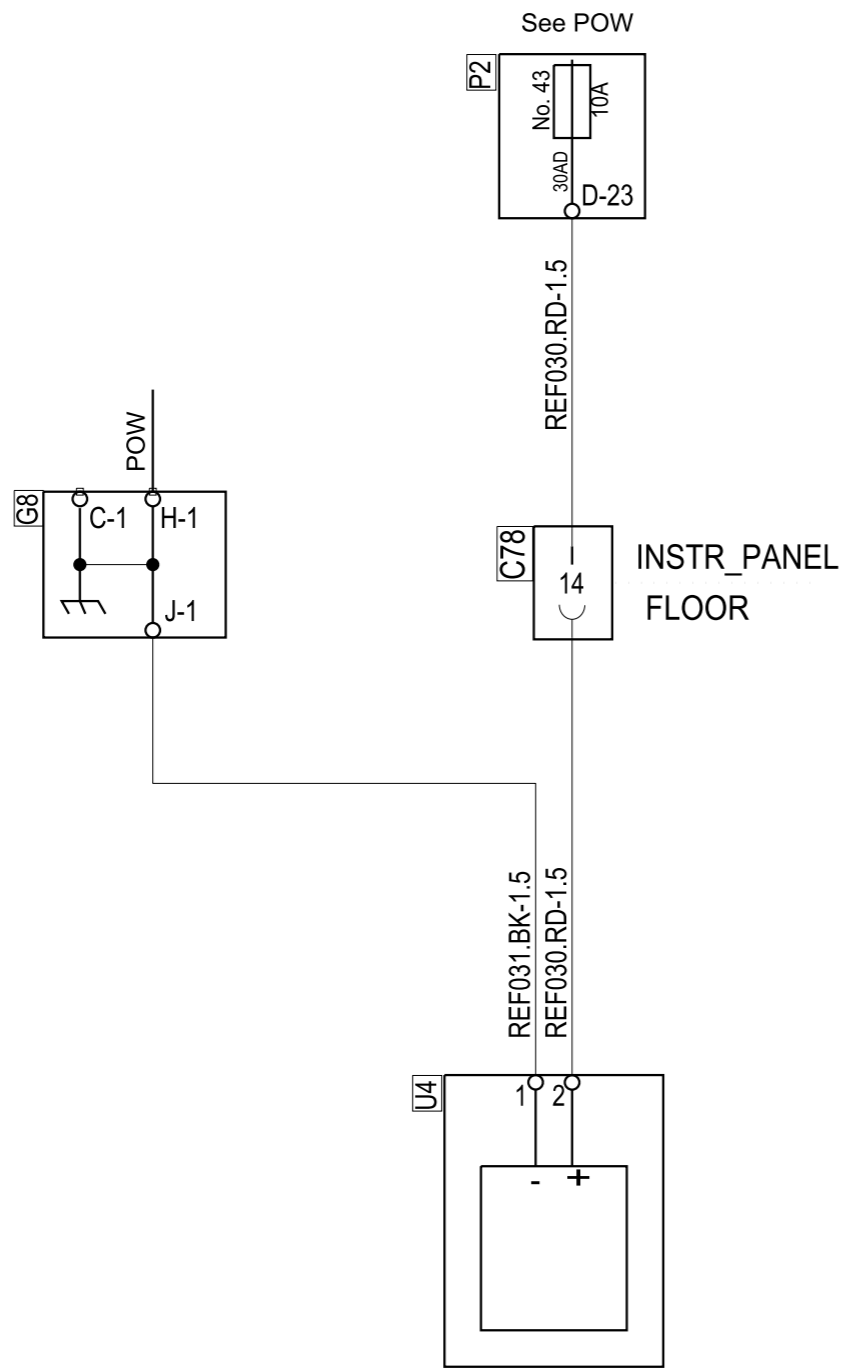

3 2 1

B

B

A

A

3 2 1

Colour code of electric cables	
Code	Colour
BK	Black
BN	Brown
RD	Red
OG	Orange
YE	Yellow
GN	Green
BU	Blue
VT	Violet
GY	Grey
WH	White
PK	Pink

Des.	Pos.	Description
C78	B 2	Connector 21-pole IP-Floor
G8	B 3	Joint connector, ground
P2	B 2	Central electric unit
U4	A 2	Refridgerator

SCANIA
Circuit Diagram: Refrigerator
Drawing No.- Sheet-Rev: 1501893-1-3
N.B. The copyright and ownership of this drawing including associated computer data are and will remain ours. They must not be copied, used or brought to the attention of any third party without prior permission (C) Scania, Sweden