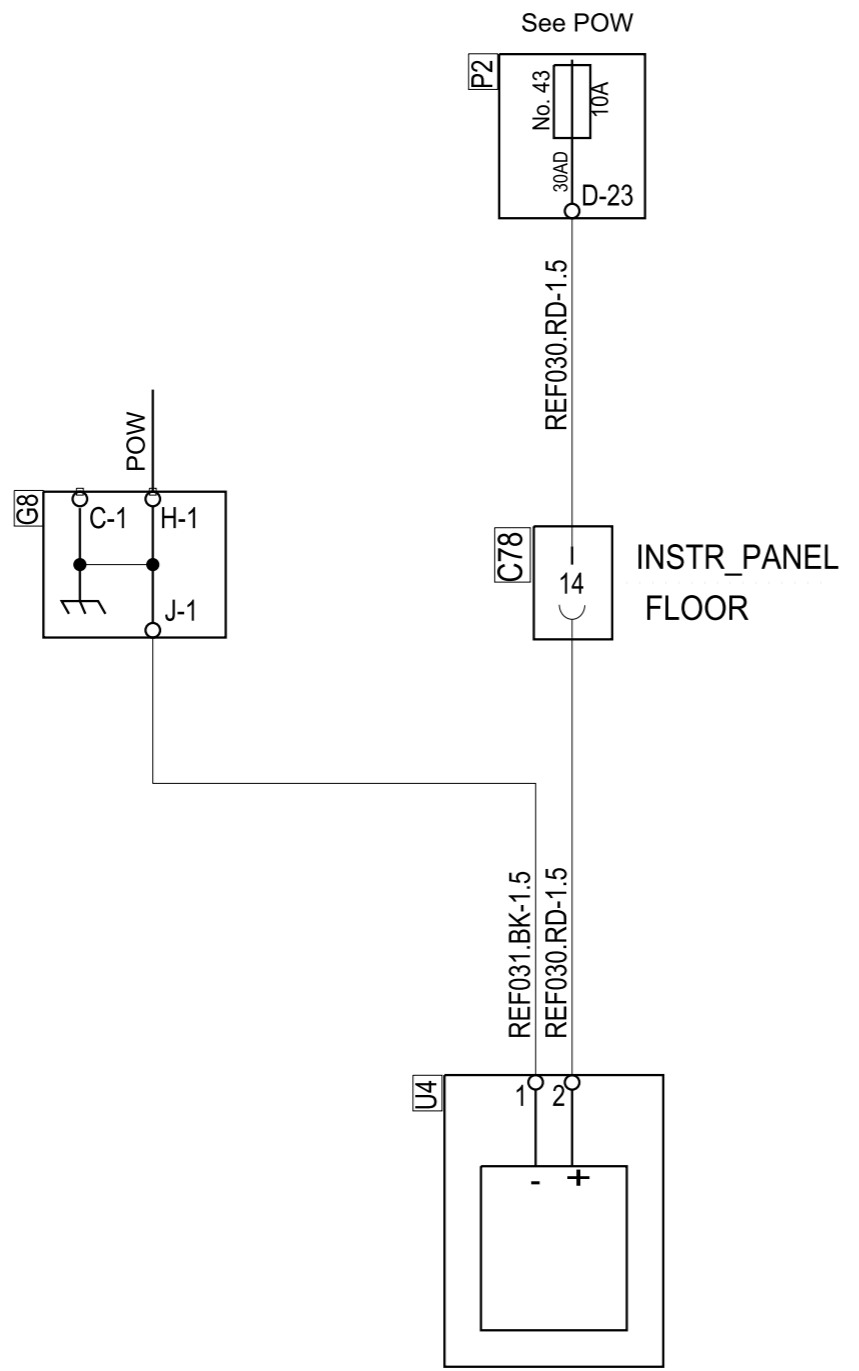

3 2 1

B

B

A

A

3 2 1

Colour code of electric cables	
Code	Colour
BK	Black
BN	Brown
RD	Red
OG	Orange
YE	Yellow
GN	Green
BU	Blue
VT	Violet
GY	Grey
WH	White
PK	Pink

Des.	Pos.	Description
C78	B 2	Connector 21-pole IP-Floor
G8	B 3	Joint connector, ground
P2	B 2	Central electric unit
U4	A 2	Refridgerator

Circuit Diagram: Refrigerator
Drawing No.- Sheet-Rev: 1501893-1-5
N.B. The copyright and ownership of this drawing including associated computer data are and will remain ours. They must not be copied, used or brought to the attention of any third party without prior permission (C) Scania, Sweden