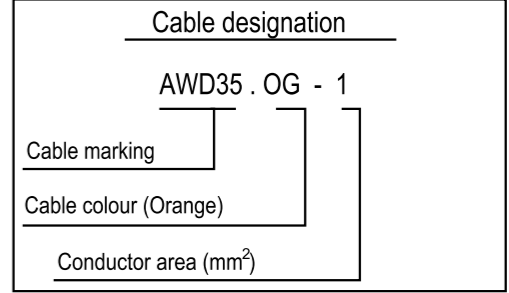

Colour code of electric cables	
Code	Colour
BK	Black
BN	Brown
RD	Red
OG	Orange
YE	Yellow
GN	Green
BU	Blue
VT	Violet
GY	Grey
WH	White
PK	Pink

Des.	Pos.	Description
C9	B 3	Connector, 15-pole
C14	B 3	Connector, 15-pole
C32	B 2	Splice, do pa
C285	B 3	Splice, door driver
C286	B 3	Splice, door passenger
L32	B 3	Boarding step lamp, driver
L33	B 3	Boarding step lamp, passenger
S35	B 2	Switch, general/read light, passenger

STD
4247

Circuit Diagram:	
INL	
Drawing No.- Sheet-Rev:	1505824-5-6
<small>N.B. The copyright and ownership of this drawing including associated computer data are and will remain ours. They must not be copied, used or brought to the attention of any third party without prior permission (C) Scania, Sweden</small>	