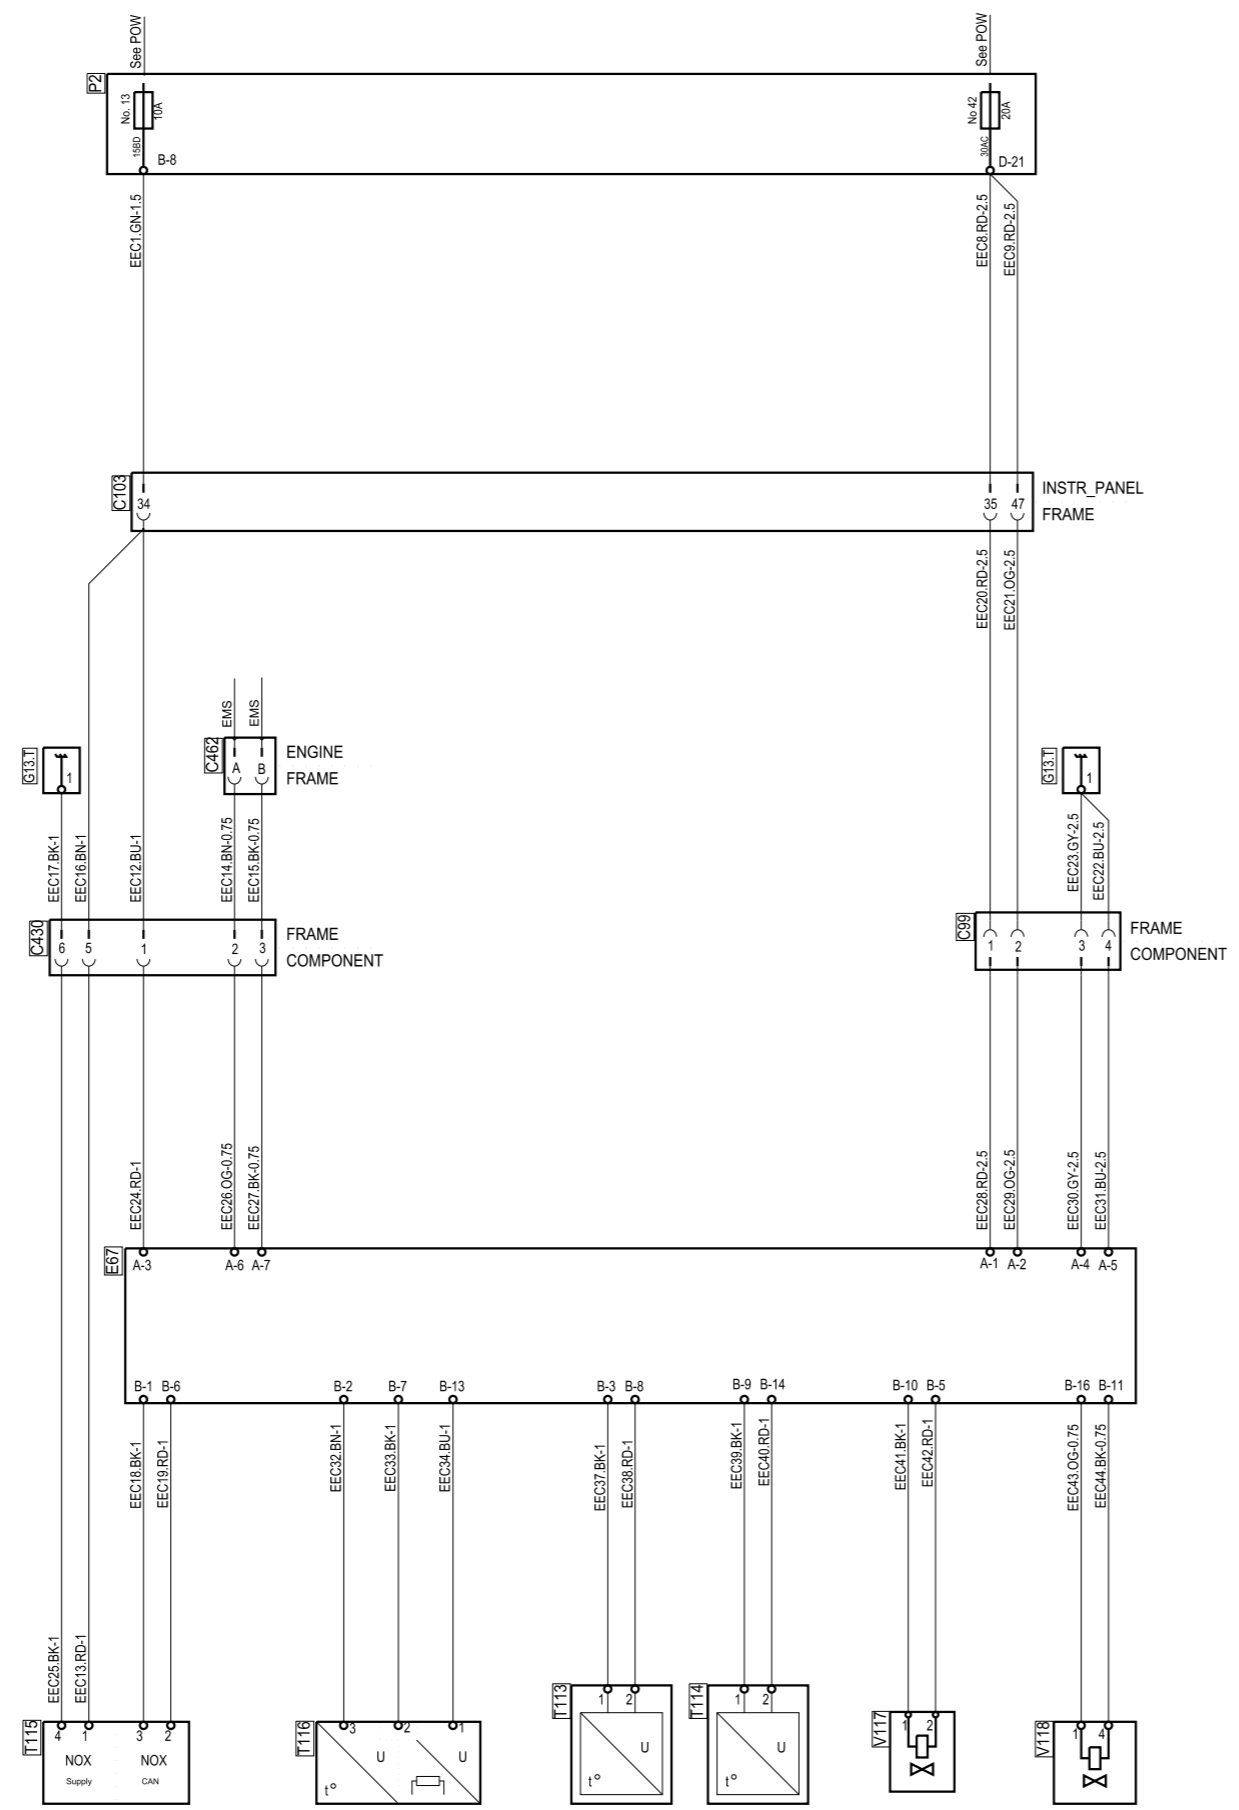

Colour code of electric cables		Des.	Pos.	Description
Code	Colour	C99	C 3	Connector, 4-pole
BK	Black	C103	D 3	Connector, 66-pole
BN	Brown	C430	C 5	Connector, 7-pole
RD	Red	C462	C 4	Connector, 3-pole
OG	Orange	E67	B 3	Control unit, EEC
YE	Yellow	G13.T	C 5	Ground, torpedo wall
GN	Green	G13.T	C 3	Ground, torpedo wall
BU	Blue	P2	D 3	Central electric unit
VT	Violet	T113	A 4	Sensor, temp, upstream
GY	Grey	T115	A 5	Sensor, nox
WH	White	T116	A 4	Sensor, temp, temperature/level
PK	Pink	V117	A 3	Dosing unit
		V118	A 3	Water valve, EEC

SCANIA

Circuit Diagram:

EEC

Drawing No.- 1529086-1-10
Sheet-Rev:

N.B. The copyright and ownership of this drawing including associated computer data are and will remain ours. They must not be copied, used or brought to the attention of any third party without prior permission (C) Scania, Sweden

STD
4247