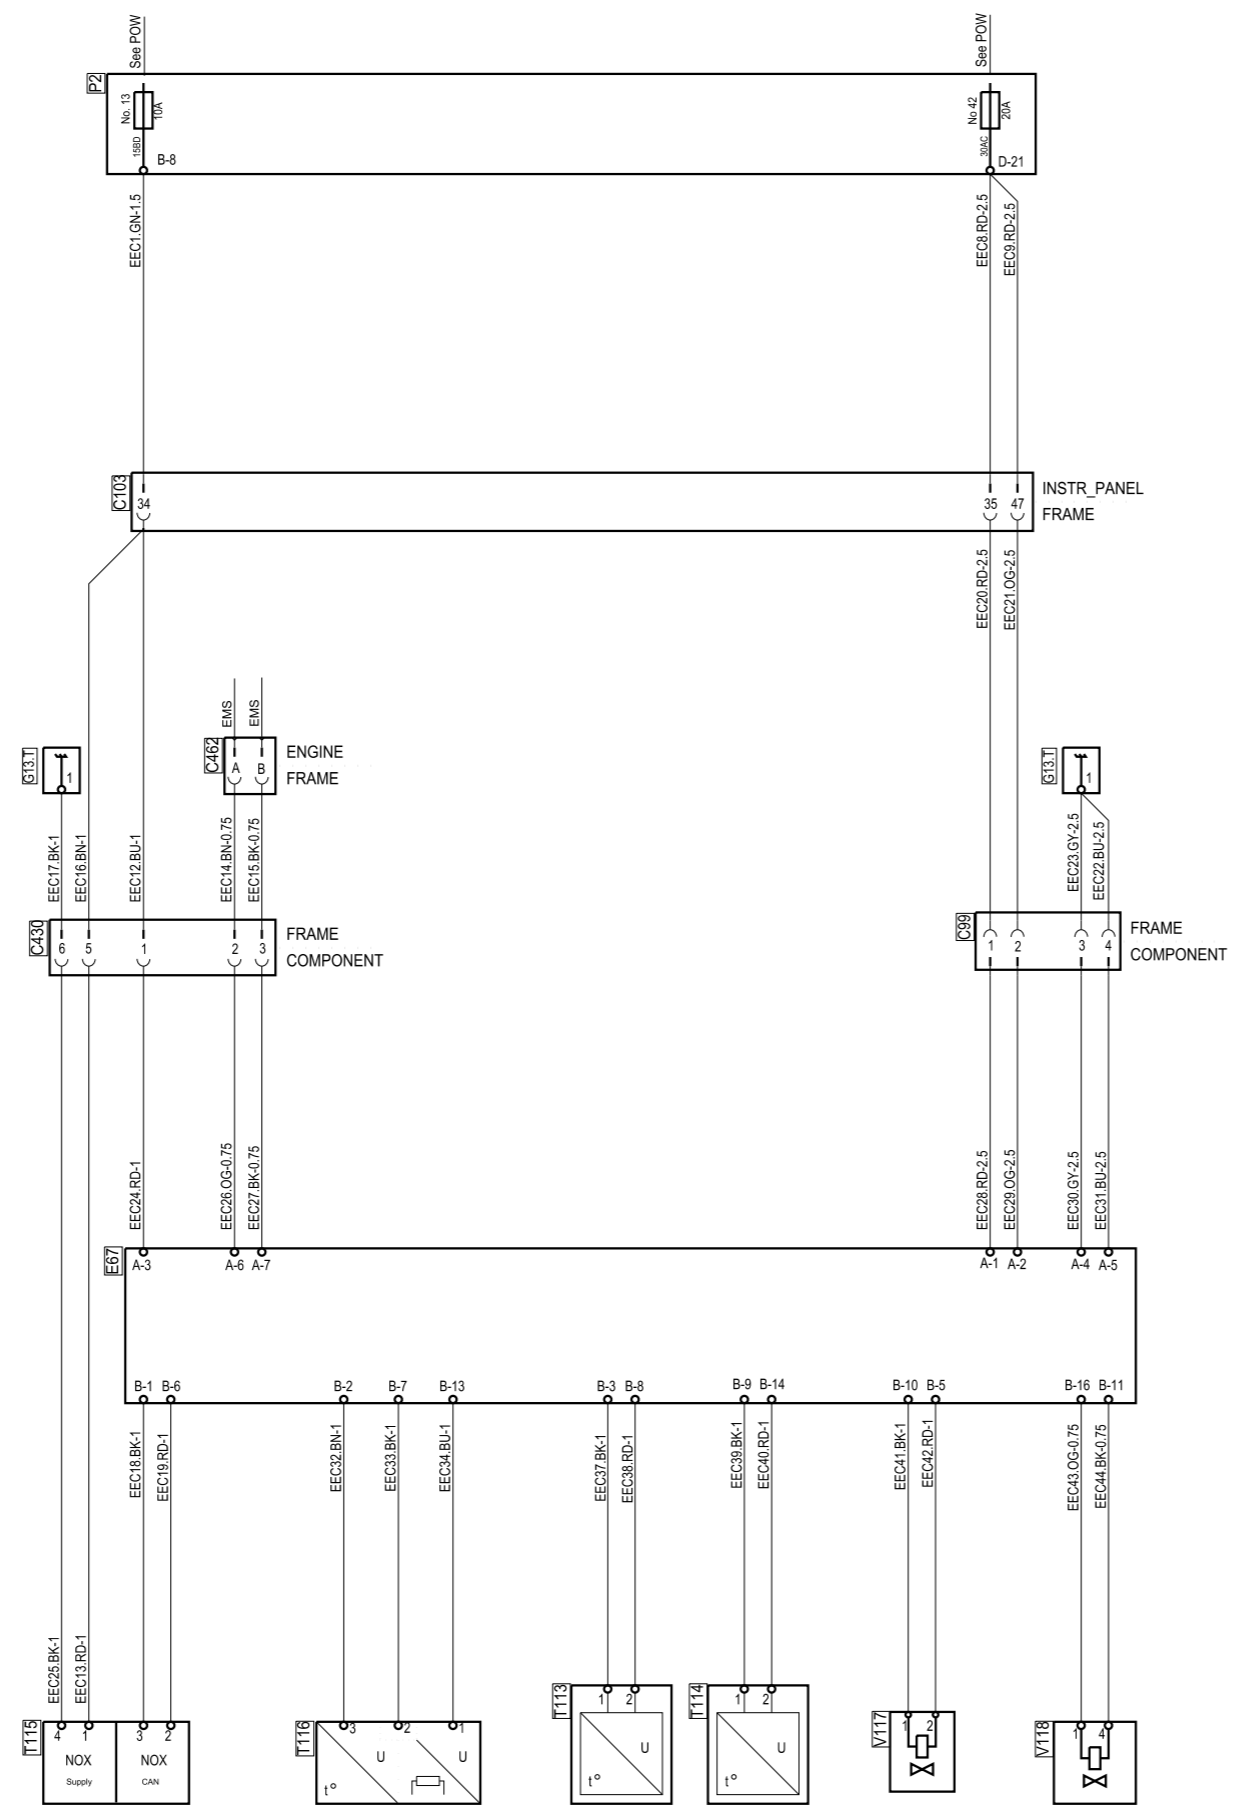

Colour code of electric cables		Des.	Pos.	Description
Code	Colour	C99	C 3	Connector, 4-pole
BK	Black	C103	D 3	Connector, 66-pole
BN	Brown	C430	C 5	Connector, 7-pole
RD	Red	C462	C 4	Connector, 3-pole
OG	Orange	E67	B 3	Control unit, EEC
YE	Yellow	G13.T	C 5	Ground, torpedo wall
GN	Green	G13.T	C 3	Ground, torpedo wall
BU	Blue	P2	D 3	Central electric unit
VT	Violet	T113	A 4	Sensor, temp, upstream
GY	Grey	T115	A 5	Sensor, nox
WH	White	T116	A 4	Sensor, temp, temperature/level
PK	Pink	V117	A 3	Dosing unit
		V118	A 3	Water valve, EEC

**SCANIA**

Circuit Diagram:

**EEC**

Drawing No.- 1529086-1-11  
Sheet-Rev:

N.B. The copyright and ownership of this drawing including associated computer data are and will remain ours. They must not be copied, used or brought to the attention of any third party without prior permission (C) Scania, Sweden

STD 4247