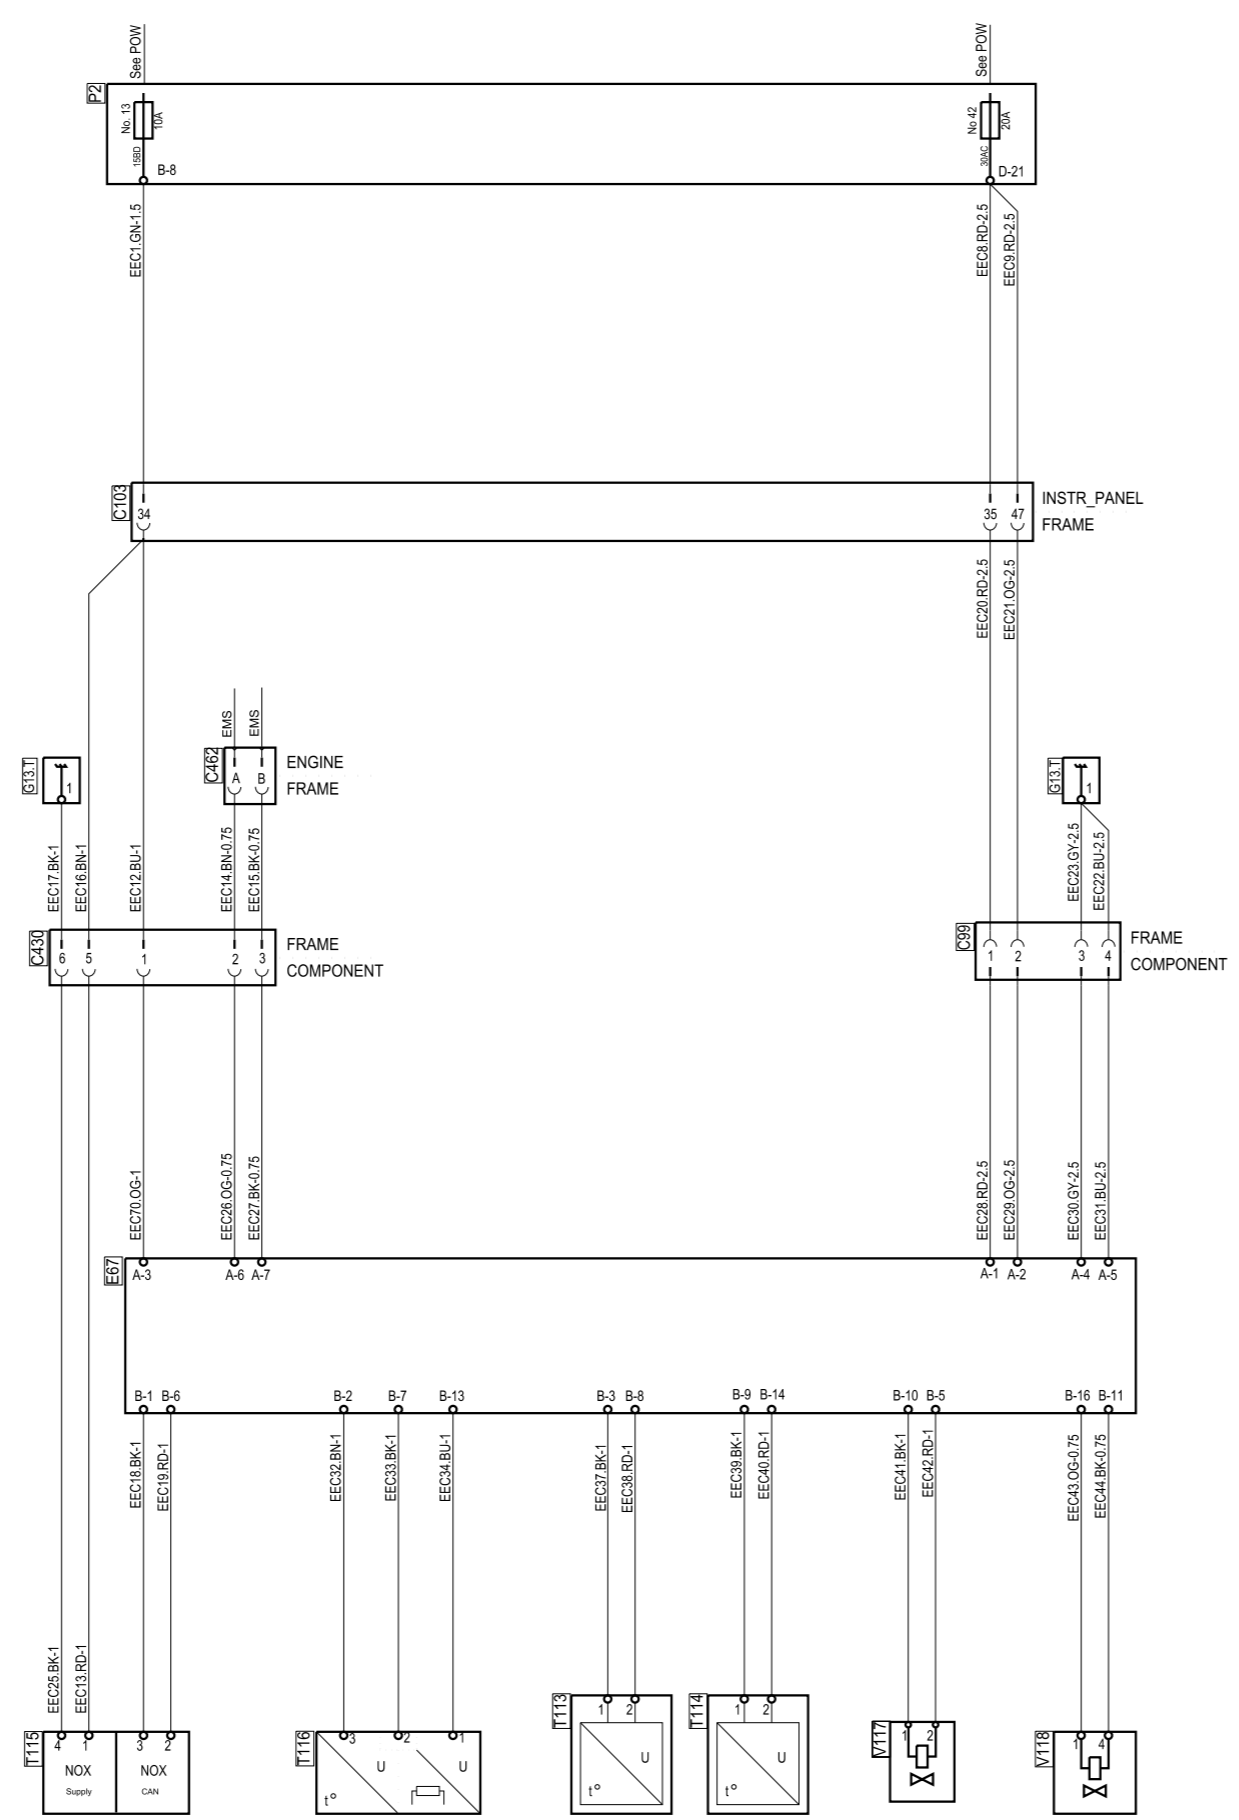

Colour code of electric cables		Des.	Pos.	Description
Code	Colour	C99	C 3	Connector, 4-pole
BK	Black	C103	D 3	Connector, 66-pole
BN	Brown	C430	C 5	Connector, 7-pole
RD	Red	C462	C 4	Connector, 3-pole
OG	Orange	E67	B 3	Control unit, EEC
YE	Yellow	G13.T	C 5	Ground, torpedo wall
GN	Green	G13.T	C 3	Ground, torpedo wall
BU	Blue	P2	D 3	Central electric unit
VT	Violet	T113	A 4	Sensor, temp, upstream
GY	Grey	T115	A 5	Sensor, nox
WH	White	T116	A 4	Sensor unit, temperature/level
PK	Pink	V117	A 3	Dosing unit
		V118	A 3	Water valve, EEC

SCANIA

Circuit Diagram:

EEC

Drawing No.- 1529086-1-12
Sheet-Rev.

N.B. The copyright and ownership of this drawing including associated computer data are and will remain ours. They must not be copied, used or brought to the attention of any third party without prior permission (C) Scania, Sweden

STD
4247