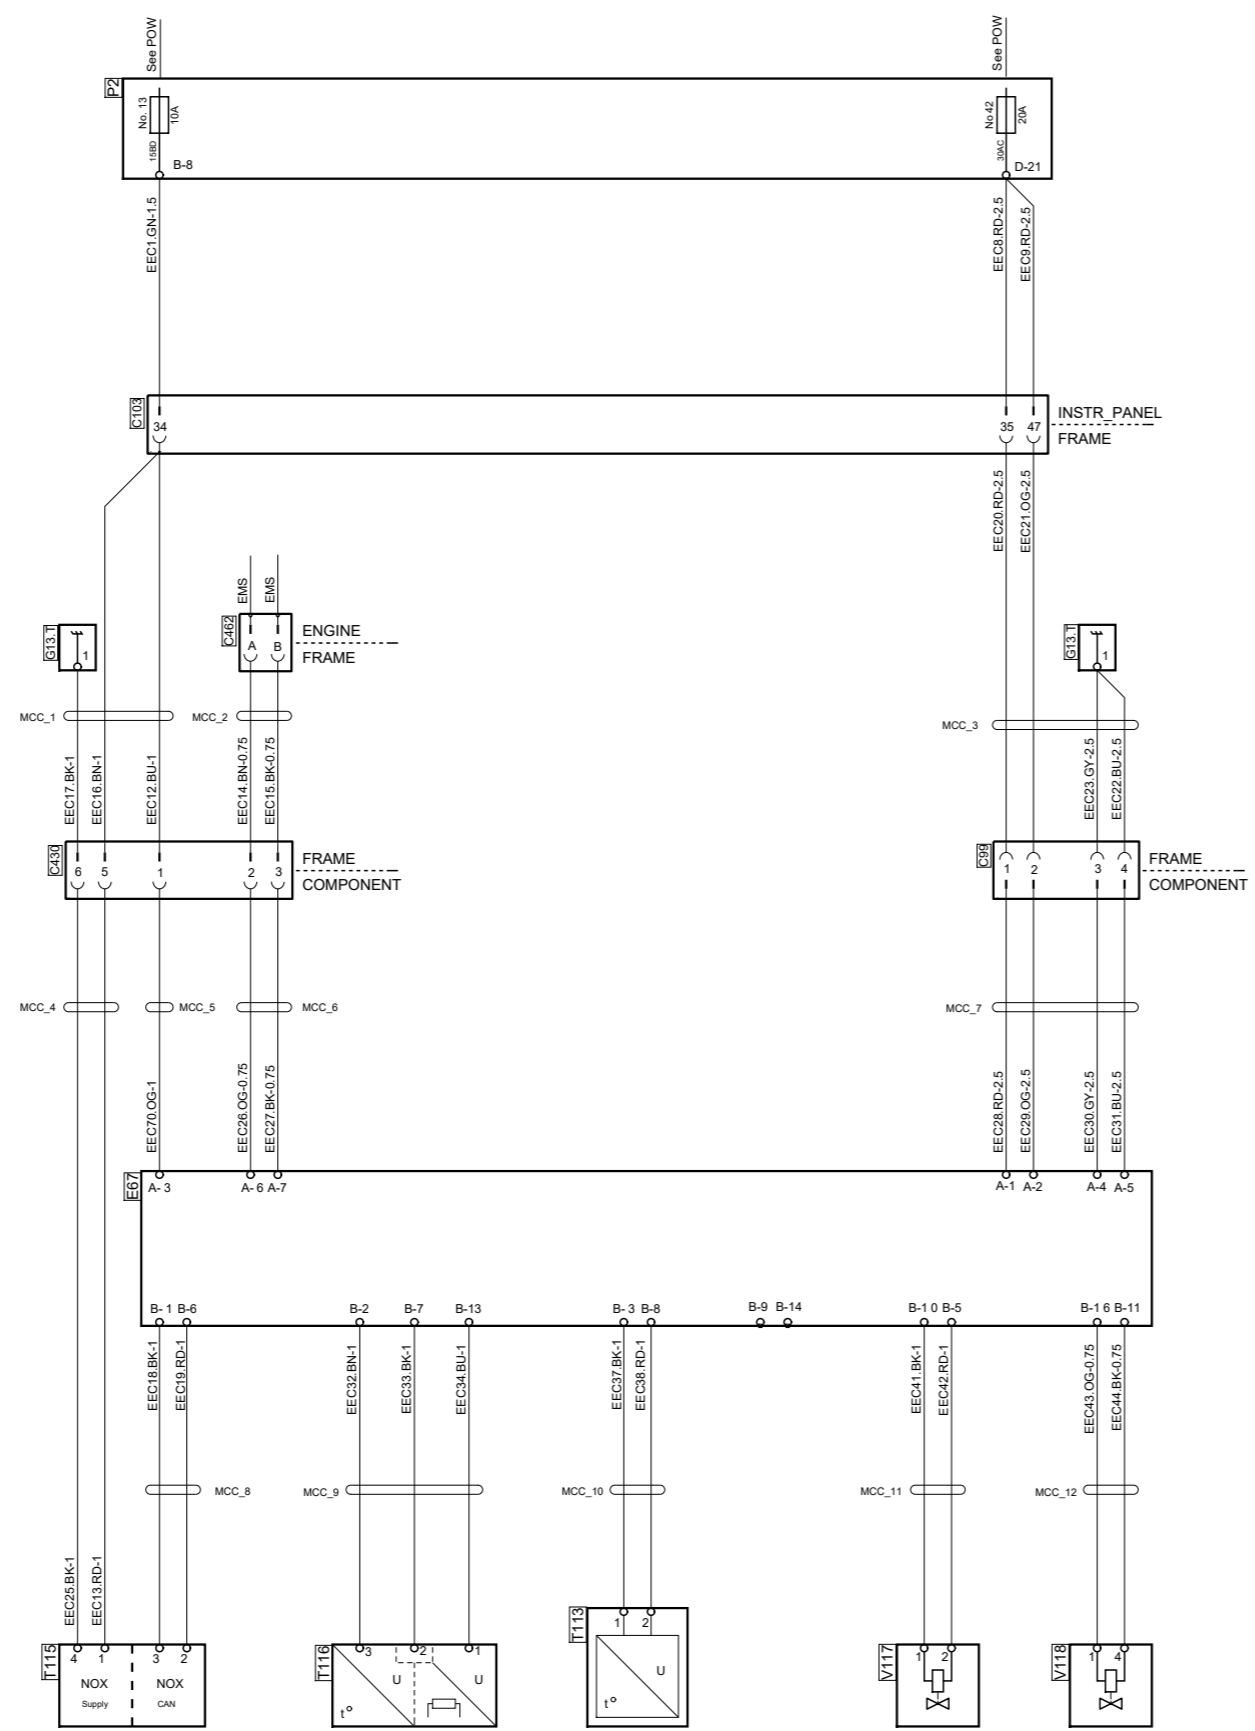

Colour code of electric cables		Des.	Pos.	Description
Code	Colour	C99	C 3	Connector, 4-pole
BK	Black	C103	D 3	Connector, 66-pole
BN	Brown	C430	C 5	Connector, 7-pole
RD	Red	C462	C 4	Connector, 3-pole
OG	Orange	E67	B 3	Control unit, EEC
YE	Yellow	G13.T	C 5	Ground, torpedo wall
GN	Green	G13.T	C 3	Ground, torpedo wall
BU	Blue	P2	D 3	Central electric unit
VT	Violet	T113	A 4	Sensor, temp, upstream
GY	Grey	T115	A 5	Sensor, nox
WH	White	T116	A 4	Sensor unit, temperature/level
PK	Pink	V117	A 3	Dosing unit
		V118	A 3	Water valve, EEC

S-order equipment connected:
Cable h EEC GMS ZF Frame

SCANIA

Circuit Diagram:

EEC

Drawing No.-
Sheet-Rev: **1529086-1-22**

N.B. The copyright and ownership of this drawing including associated computer data are and will remain ours. They must not be copied, used or brought to the attention of any third party without prior permission (C) Scania, Sweden