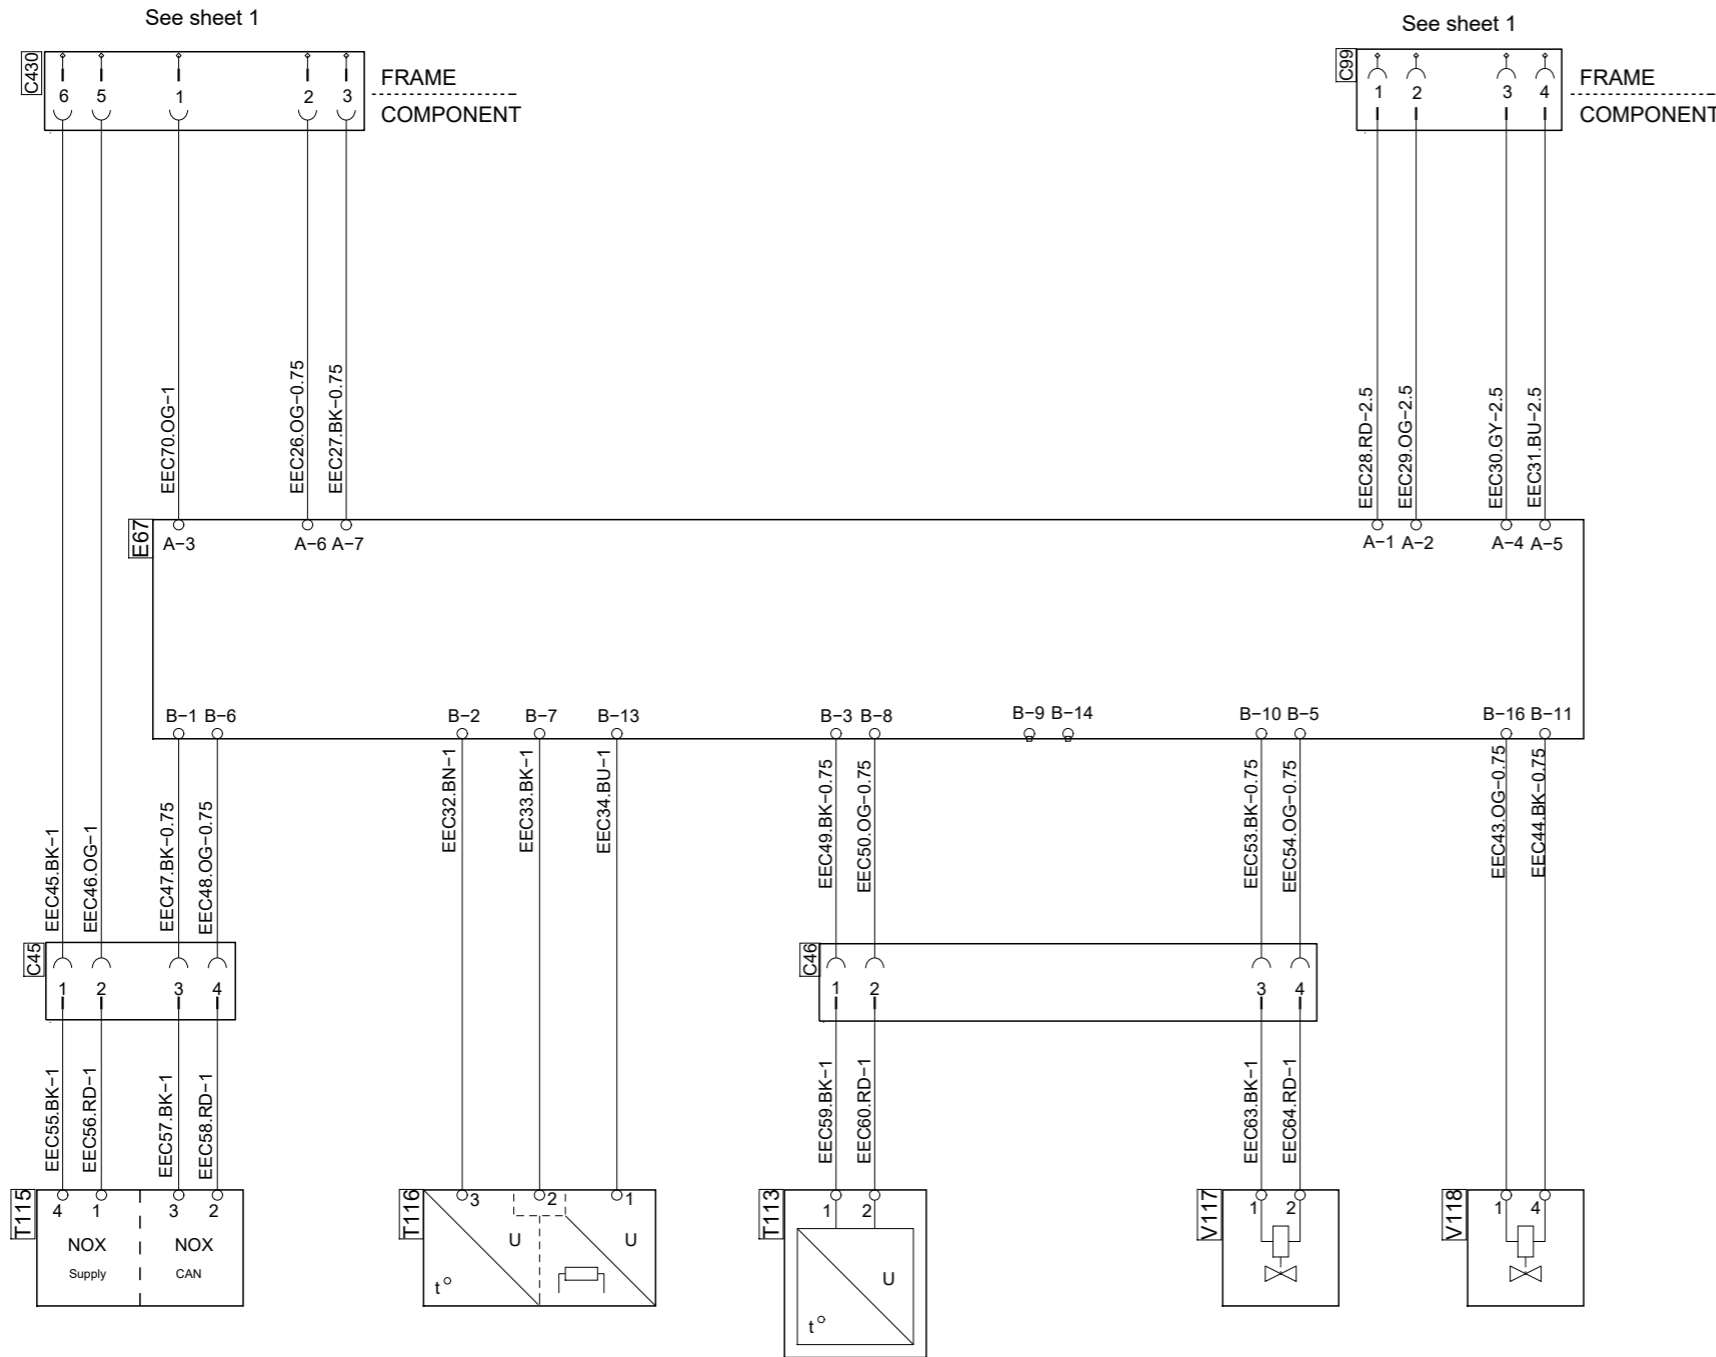

Colour code of electric cables	
Code	Colour
BK	Black
BN	Brown
RD	Red
OG	Orange
YE	Yellow
GN	Green
BU	Blue
VT	Violet
GY	Grey
WH	White
PK	Pink

Des.	Pos.	Description
C45	B 4	Connector, 4-pole
C46	B 3	Connector, 4-pole
C99	C 2	Connector, 4-pole
C430	C 4	Connector, 7-pole
E67	B 2	Control unit, EEC
T113	A 3	Sensor, temp, upstream
T115	A 4	Sensor, nox
T116	A 3	Sensor unit, temperature/level
V117	A 2	Dosing unit
V118	A 2	Water valve, EEC

Valid for double front axles

**SCANIA**

Circuit Diagram:

**EEC**

Drawing No.-  
Sheet-Rev: **1529086-2-4**

N.B. The copyright and ownership of this drawing including associated computer data are and will remain ours. They must not be copied, used or brought to the attention of any third party without prior permission (C) Scania, Sweden