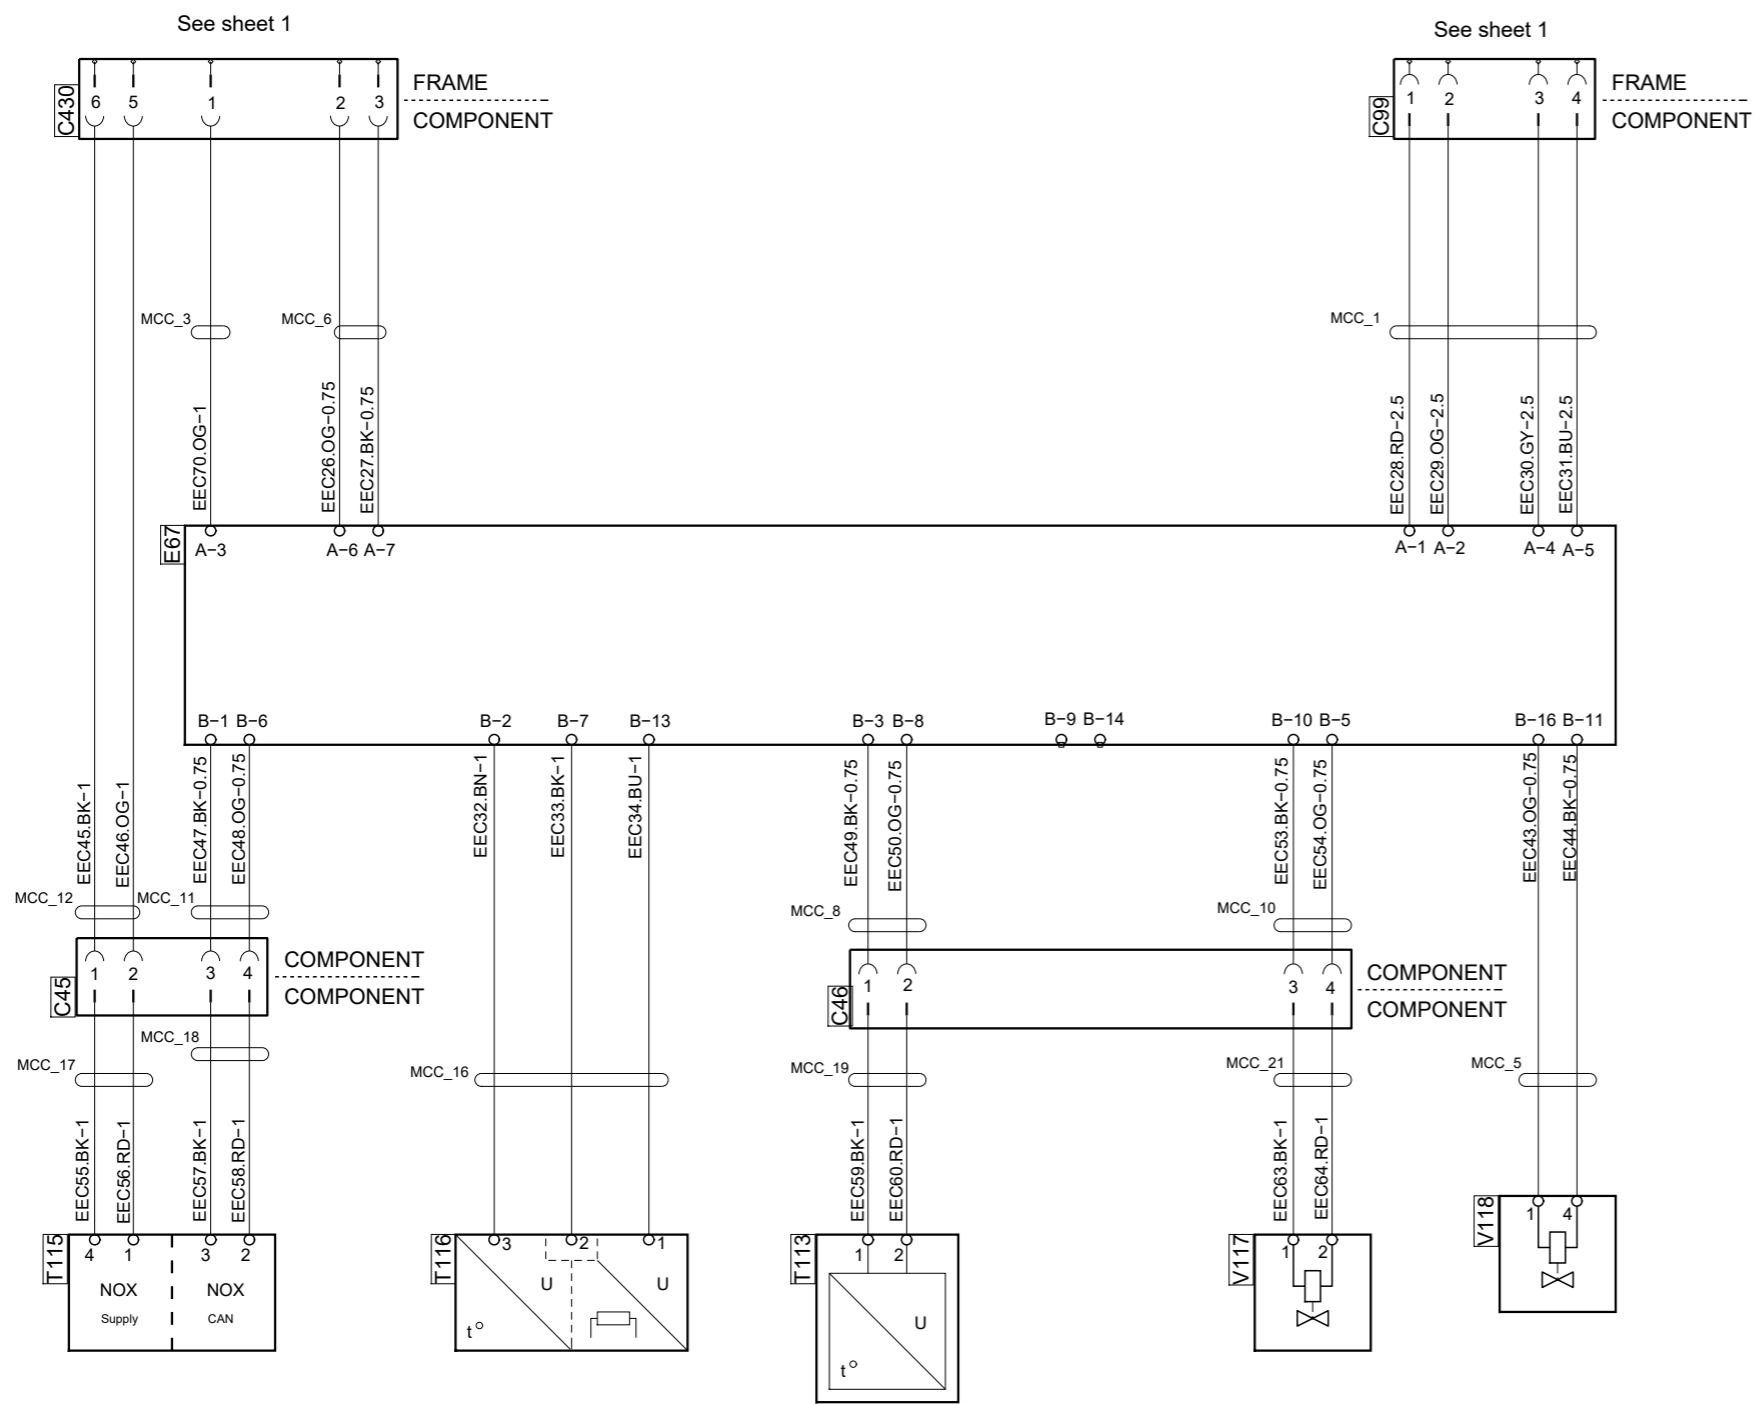

Colour code of electric cables	
Code	Colour
BK	Black
BN	Brown
RD	Red
OG	Orange
YE	Yellow
GN	Green
BU	Blue
VT	Violet
GY	Grey
WH	White
PK	Pink

Des.	Pos.	Description
C45	B 4	Connector, 4-pole
C46	B 3	Connector, 4-pole
C99	C 2	Connector, 4-pole
C430	C 4	Connector, 7-pole
E67	B 2	Control unit, EEC
T113	A 3	Sensor, temp, upstream
T115	A 4	Sensor, nox
T116	A 3	Sensor unit, temperature/level
V117	A 2	Dosing unit
V118	A 2	Water valve, EEC

See sheet 1

See sheet 1

C

C

B

B

A

Valid for double front axles

SCANIA

Circuit Diagram:

EEC

Drawing No.-
Sheet-Rev: **1529086-2-8**

N.B. The copyright and ownership of this drawing including associated computer data are and will remain ours. They must not be copied, used or brought to the attention of any third party without prior permission (C) Scania, Sweden