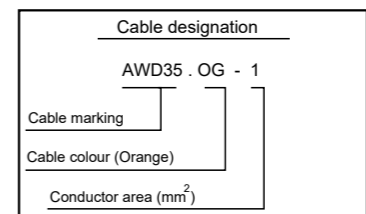

8 7 6 5 4 3 2 1

F  
E  
D  
C  
B  
A

Colour code of electric cables	
Code	Colour
BK	Black
BN	Brown
RD	Red
OG	Orange
YE	Yellow
GN	Green
BU	Blue
VT	Violet
GY	Grey
WH	White
PK	Pink

Des.	Pos.	Description
C45	D 7	Connector, 4-pole
C46	D 5	Connector, 4-pole
C61	C 6	Splice, EEC, Comp
C62	C 6	Splice, EEC, Comp
C63	C 7	Splice, EEC, Comp
C64	C 7	Splice, EEC, Comp
T113	B 5	Sensor, temp, upstream
T115	B 7	Sensor, nox
T131	B 7	Sensor, nox
V117	B 4	Dosing unit

Valid for V8 engines with XPI and 2 front axes.

**SCANIA**

Circuit Diagram:

EEC

Drawing No.-  
Sheet-Rev: 1529086-4-2

N.B. The copyright and ownership of this drawing including associated computer data are and will remain ours. They must not be copied, used or brought to the attention of any third party without prior permission (C) Scania, Sweden