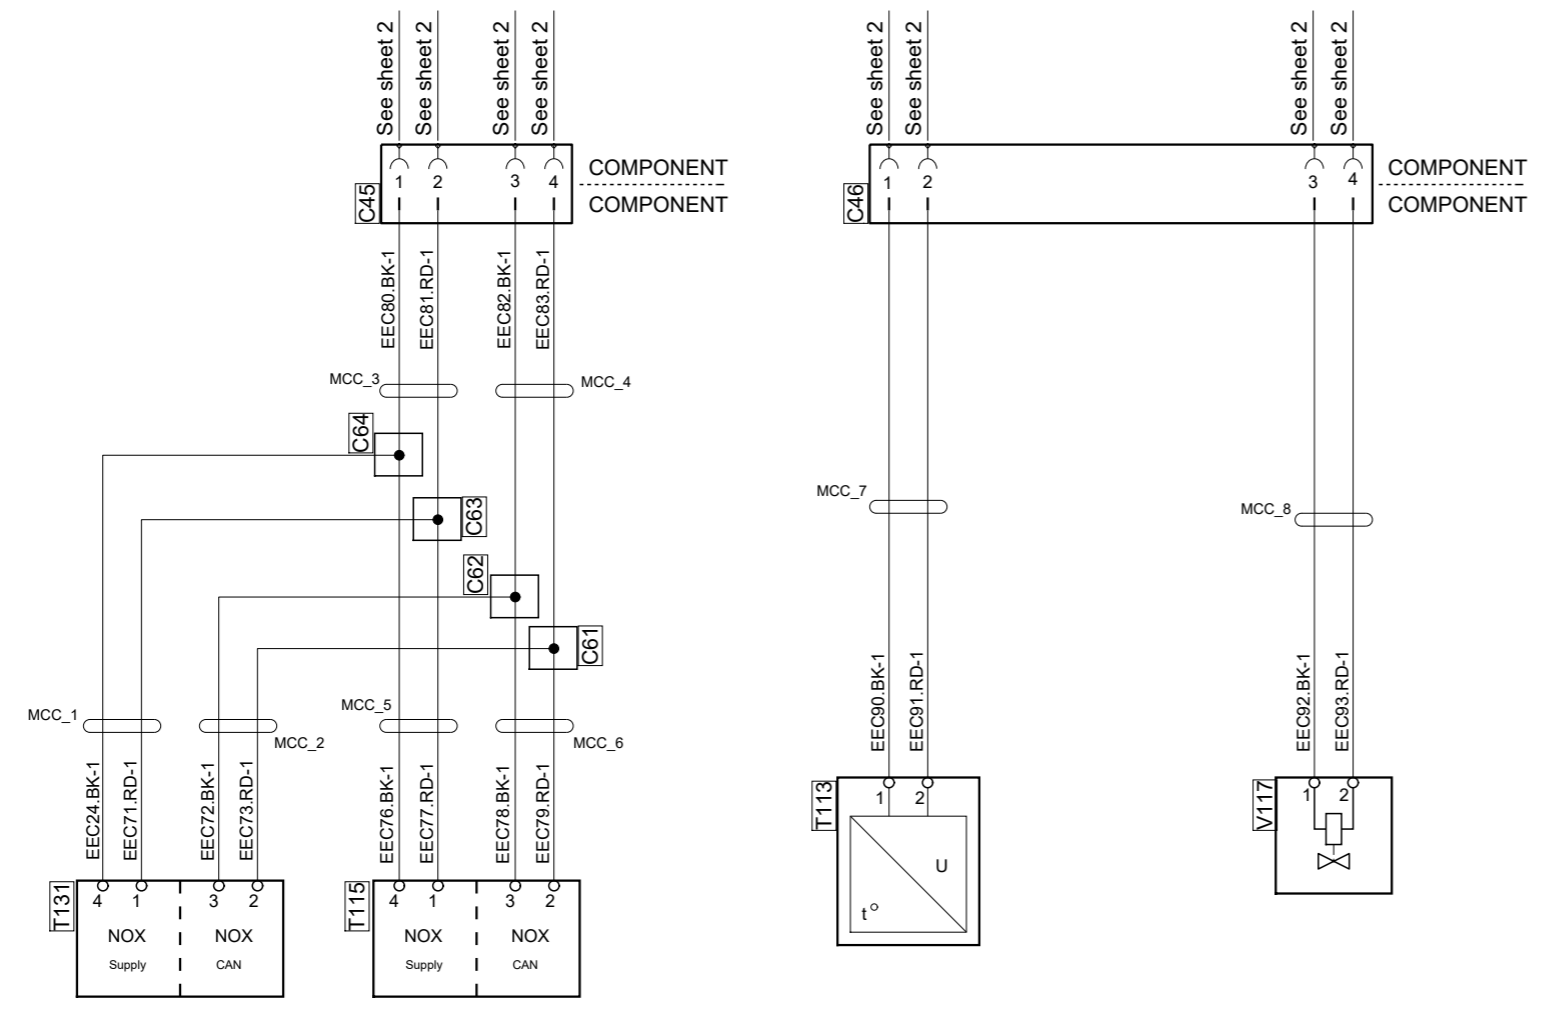

8 7 6 5 4 3 2 1

F  
E  
D  
C  
B  
A

Colour code of electric cables	
Code	Colour
BK	Black
BN	Brown
RD	Red
OG	Orange
YE	Yellow
GN	Green
BU	Blue
VT	Violet
GY	Grey
WH	White
PK	Pink

Des.	Pos.	Description
C45	D 7	Connector, 4-pole
C46	D 5	Connector, 4-pole
C61	C 6	Splice, EEC, Comp
C62	C 6	Splice, EEC, Comp
C63	C 7	Splice, EEC, Comp
C64	C 7	Splice, EEC, Comp
T113	B 5	Sensor, temp, upstream
T115	B 7	Sensor, nox
T131	B 7	Sensor, nox
V117	B 4	Dosing unit

Valid for V8 engines with XPI and 2 front axes.

**SCANIA**

Circuit Diagram:

EEC

Drawing No.-  
Sheet-Rev: 1529086-4-2

N.B. The copyright and ownership of this drawing including associated computer data are and will remain ours. They must not be copied, used or brought to the attention of any third party without prior permission (C) Scania, Sweden

8 7 6 5 4 3 2 1