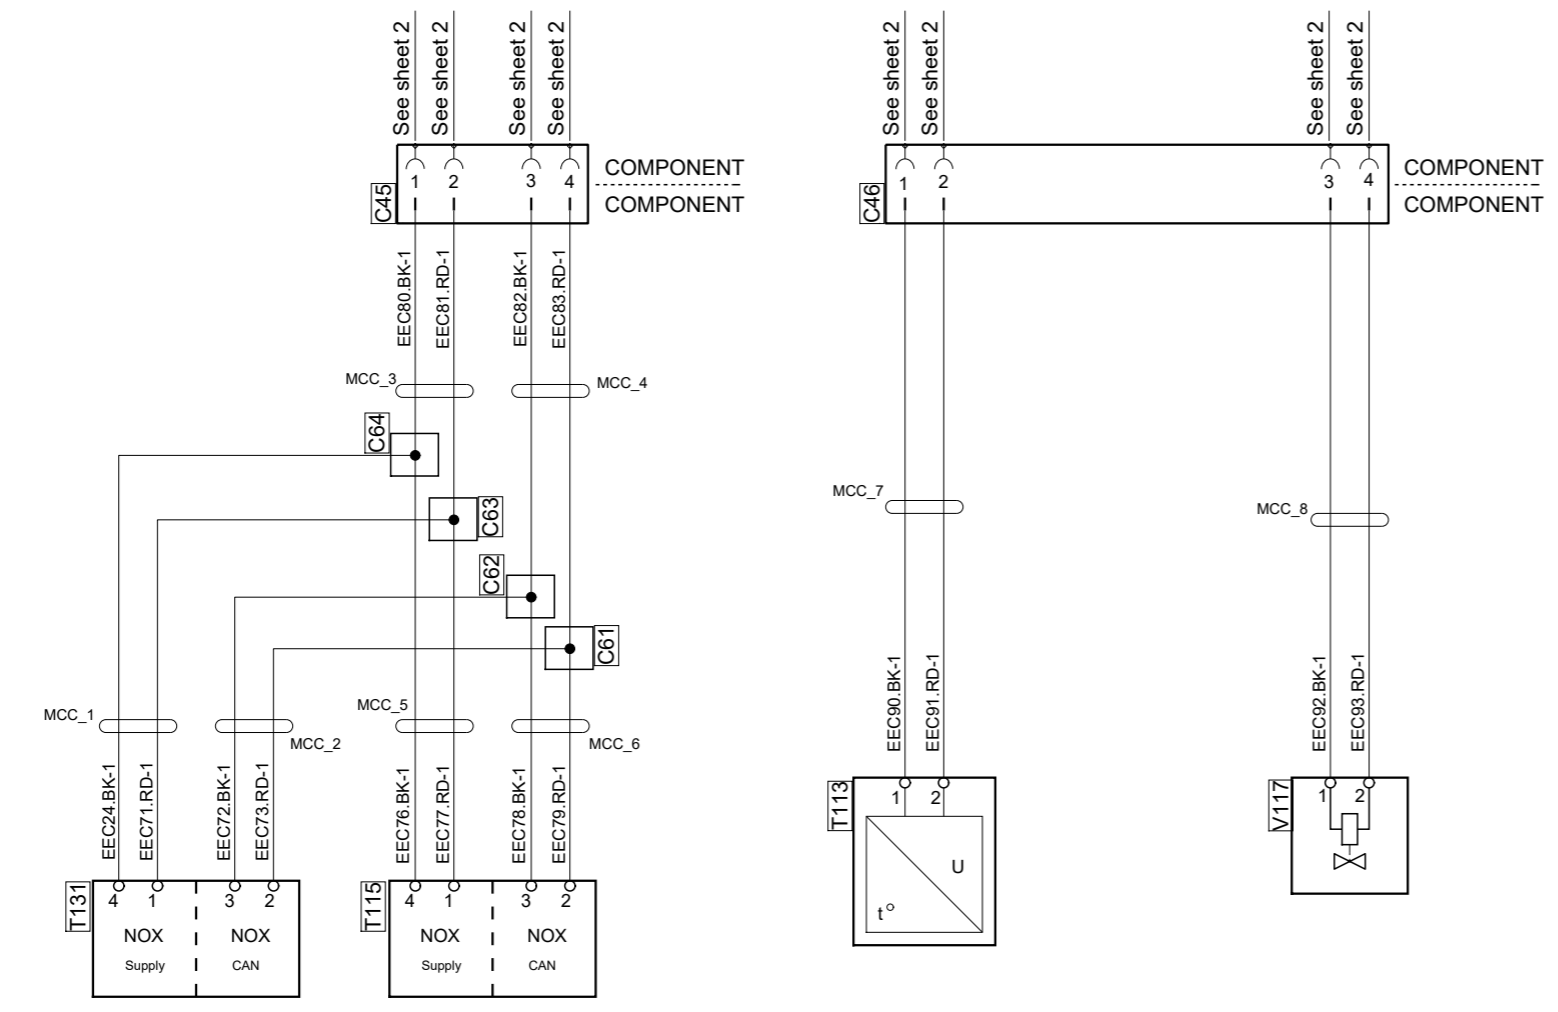

8 7 6 5 4 3 2 1

F
E
D
C
B
A

Colour code of electric cables	
Code	Colour
BK	Black
BN	Brown
RD	Red
OG	Orange
YE	Yellow
GN	Green
BU	Blue
VT	Violet
GY	Grey
WH	White
PK	Pink

Des.	Pos.	Description
C45	D 7	Connector, 4-pole
C46	D 5	Connector, 4-pole
C61	C 6	Splice, EEC, Comp
C62	C 6	Splice, EEC, Comp
C63	C 7	Splice, EEC, Comp
C64	C 7	Splice, EEC, Comp
T113	B 5	Sensor, temp, upstream
T115	B 7	Sensor, nox - Downstream
T131	B 7	Sensor, nox - Upstream
V117	B 4	Dosing unit

Valid for V8 engines with XPI and 2 front axles.

SCANIA

Circuit Diagram:

EEC

Drawing No.-
Sheet-Rev: 1529086-4-3

N.B. The copyright and ownership of this drawing including associated computer data are and will remain ours. They must not be copied, used or brought to the attention of any third party without prior permission (C) Scania, Sweden

8 7 6 5 4 3 2 1