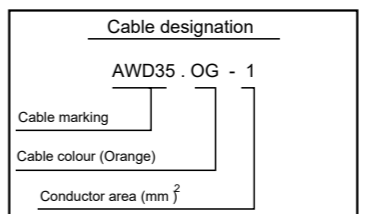

8 7 6 5 4 3 2 1

F
E
D
C
B
A

Colour code of electric cables	
Code	Colour
BK	Black
BN	Brown
RD	Red
OG	Orange
YE	Yellow
GN	Green
BU	Blue
VT	Violet
GY	Grey
WH	White
PK	Pink

Des.	Pos.	Description
C45	D 7	Connector, 4-pole
C46	D 5	Connector, 4-pole
C61	C 6	Splice, EEC, Comp
C62	C 6	Splice, EEC, Comp
C63	C 7	Splice, EEC, Comp
C64	C 7	Splice, EEC, Comp
T113	B 5	Sensor, temp, upstream
T115	B 7	Sensor, nox - Downstream
T131	B 7	Sensor, nox - Upstream
V117	B 4	Dosing unit

Valid for V8 engines with XPI and 2 front axles.

SCANIA

Circuit Diagram:

EEC

Drawing No.-
Sheet-Rev: 1529086-4-3

N.B. The copyright and ownership of this drawing including associated computer data are and will remain ours. They must not be copied, used or brought to the attention of any third party without prior permission (C) Scania, Sweden