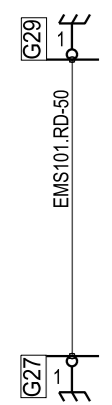

4 3 2 1

Colour code of electric cables	
Code	Colour
BK	Black
BN	Brown
RD	Red
OG	Orange
YE	Yellow
GN	Green
BU	Blue
VT	Violet
GY	Grey
WH	White
PK	Pink

Des.	Pos.	Description
C333	B 2	Connector, 2-pole
C433	B 4	Connector, 2-pole
E44	C 2	Control unit, EMS
G27	A 4	Ground, frame
G29	A 4	Ground, engine
M1	B 3	Starter motor
P3	B 3	Alternator
P500	B 4	Alternator
T110	B 2	Sensor, oil level
V119	B 2	Hydraulic pump
V120	B 3	Solenoid valve, inlet metering
V124	B 2	Solenoid valve, coolant water pump

C

C

B

B

A

A

Bus option shown
Truck option:
See sheet 1

Option bus
STD
4247

SCANIA

Circuit Diagram:
EMS, S7, 5-6-cyl

Drawing No.-
Sheet-Rev: **1529382-4-7**

N.B. The copyright and ownership of this drawing including associated computer data are and will remain ours. They must not be copied, used or brought to the attention of any third party without prior permission (C) Scania, Sweden