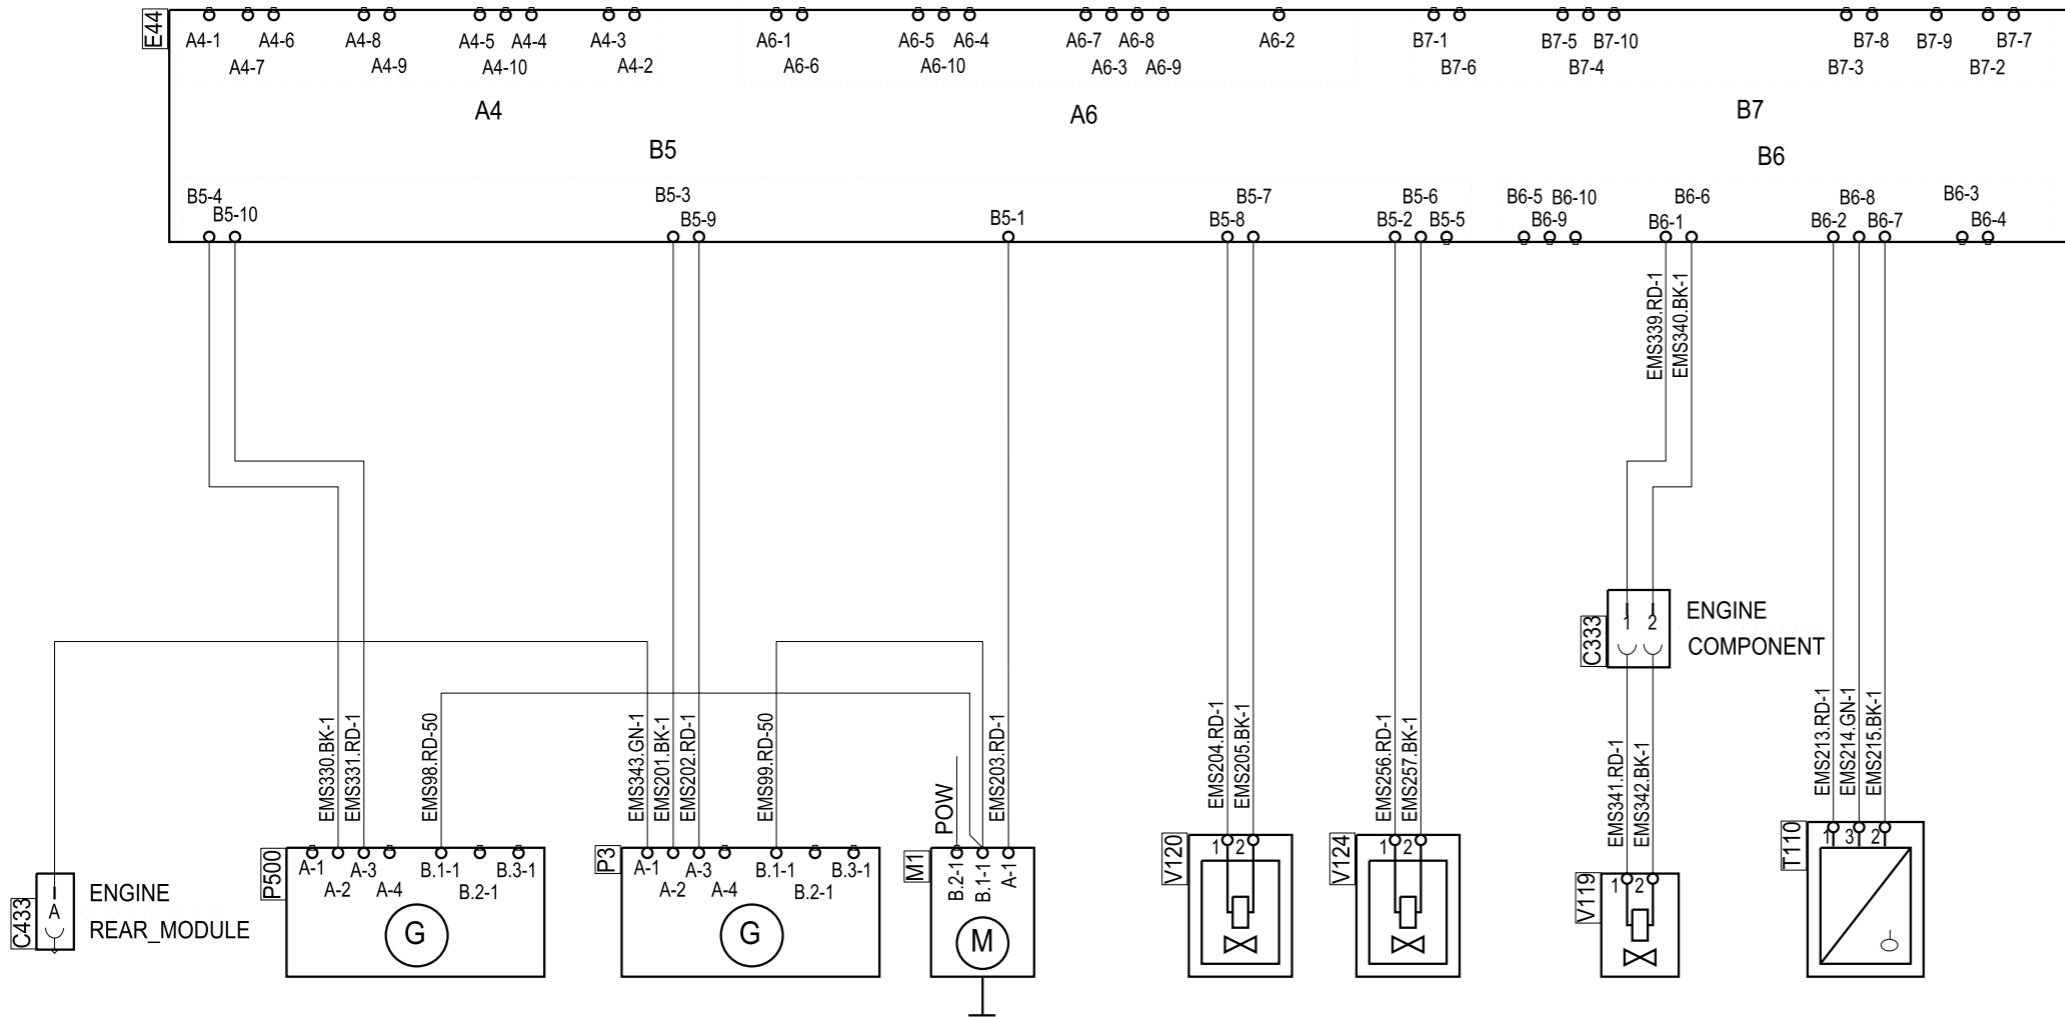

4 3 2 1

Colour code of electric cables	
Code	Colour
BK	Black
BN	Brown
RD	Red
OG	Orange
YE	Yellow
GN	Green
BU	Blue
VT	Violet
GY	Grey
WH	White
PK	Pink

Des.	Pos.	Description
C333	B 2	Connector, 2-pole
C433	B 4	Connector, 2-pole
E44	C 2	Control unit, EMS
G27	A 4	Ground, frame
G29	A 4	Ground, engine
M1	B 3	Starter motor
P3	B 3	Alternator
P500	B 4	Alternator
T110	B 2	Sensor, oil level
V119	B 2	Hydraulic pump
V120	B 3	Solenoid valve, inlet metering
V124	B 2	Solenoid valve, coolant water pump

C

C

B

B

A

A

Bus option shown
Truck option:
See sheet 1

Option bus
STD
4247

SCANIA

Circuit Diagram:
EMS, S7, 5-6-cyl

Drawing No.-
Sheet-Rev: **1529382-4-7**

N.B. The copyright and ownership of this drawing including associated computer data are and will remain ours. They must not be copied, used or brought to the attention of any third party without prior permission (C) Scania, Sweden