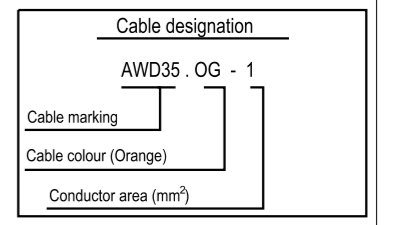

Des.	Pos.	Description
C100	B 2	Connector, 66-pole
C272	B 4	Connector, 21-pole
C273	A 4	Connector, 21-pole
C493	C 4	Connector, 15-pole, BWS
E53	C 2	Control unit, coordinator
E53	C 2	Signal amplifier
E62	C 4	Puls converter
F5	C 4	Fuse holder, 8-pole
G10	A 3	Ground, roof
O17	A 3	Tachograph
P2	C 4	Central electric unit

Colour code of electric cables	
Code	Colour
BK	Black
BN	Brown
RD	Red
OG	Orange
YE	Yellow
GN	Green
BU	Blue
VT	Violet
GY	Grey
WH	White
PK	Pink

**SCANIA**

Circuit Diagram:

**TCO Hino**

Drawing No.- 1725248-1-6  
Sheet-Rev.