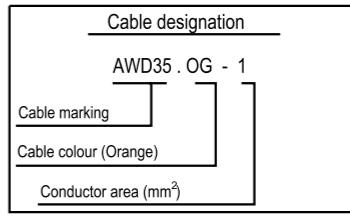

Colour code of electric cables	
Code	Colour
BK	Black
BN	Brown
RD	Red
OG	Orange
YE	Yellow
GN	Green
BU	Blue
VT	Violet
GY	Grey
WH	White
PK	Pink

Des.	Pos.	Description
E18.A	C 6	Control Unit, SMS
E18.B	C 4	Control Unit, SMS
E18.C	C 3	Control Unit, SMS
E18X	A 3	Control Unit, SMS

INSTR_PANEL
INSTR_PANEL¹⁾

2)

- 1) Standard SMS cable harness.
- 2) Mounted over the damper in the middle of the dashboard.

STD
4247

Circuit Diagram:
SMS/AWD adapter cable

Drawing No.- 1767984-1-4
Sheet-Rev: