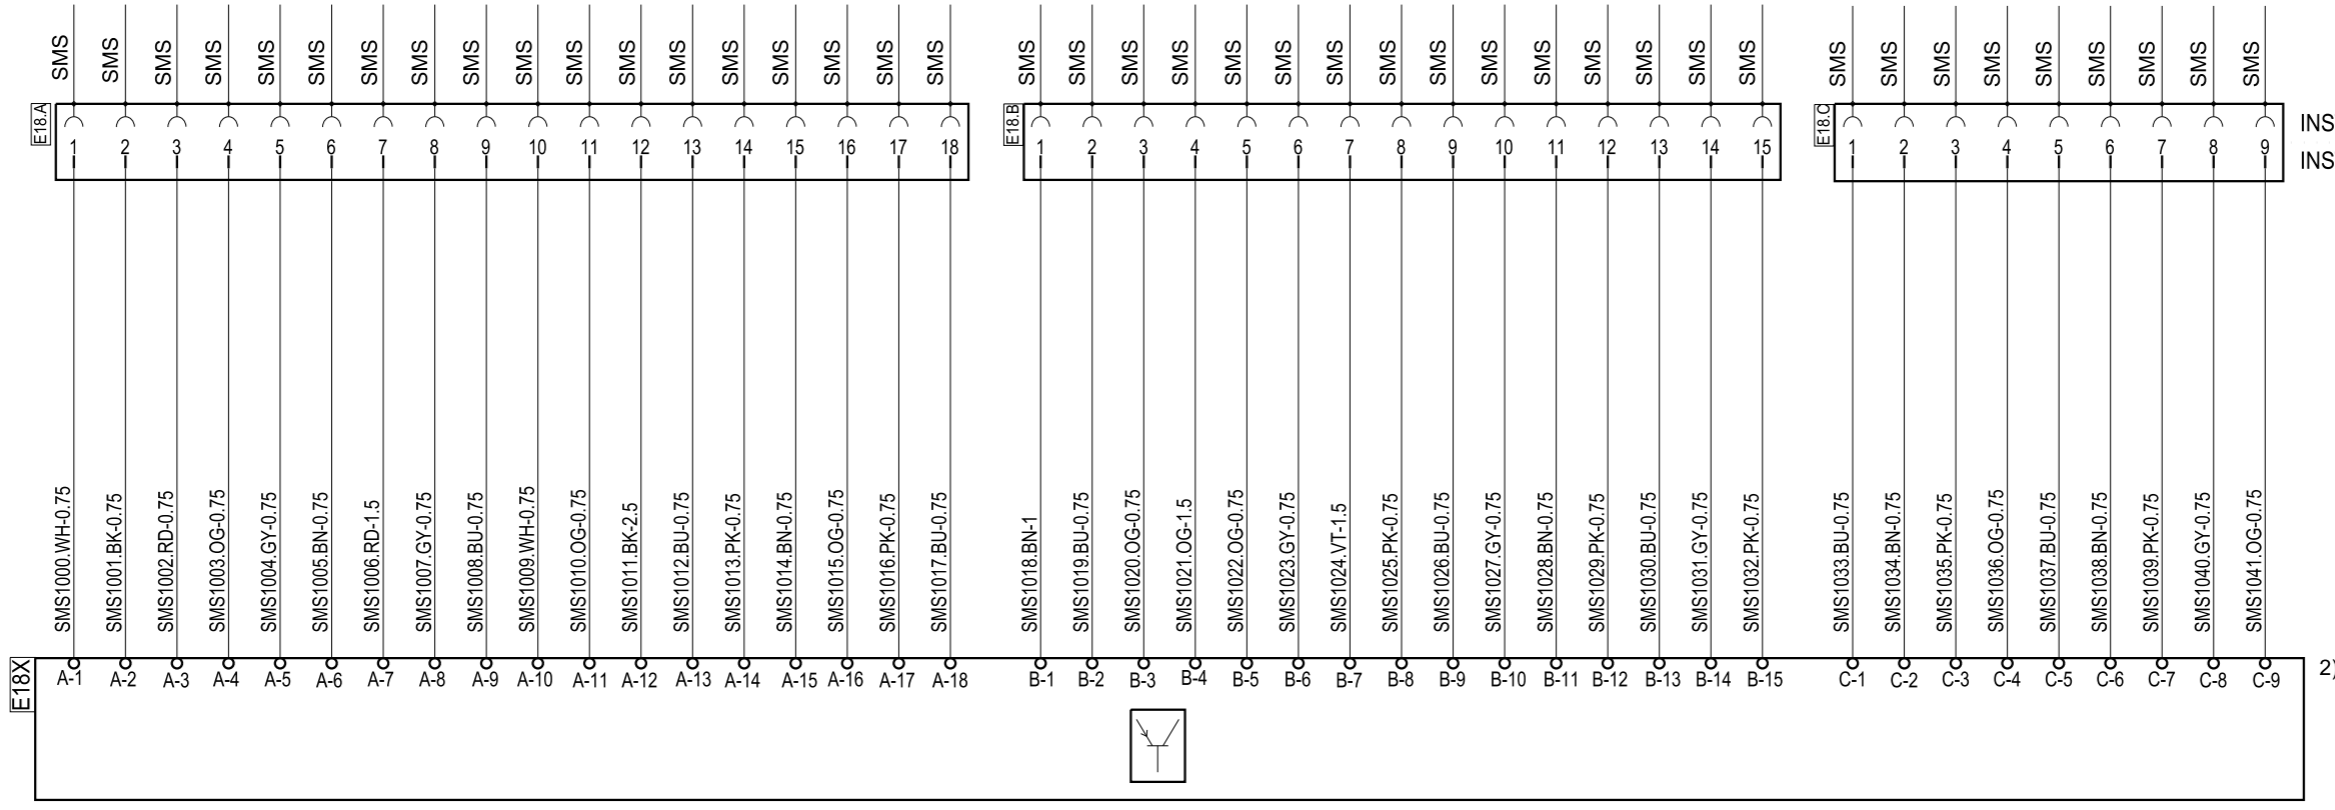

Colour code of electric cables	
Code	Colour
BK	Black
BN	Brown
RD	Red
OG	Orange
YE	Yellow
GN	Green
BU	Blue
VT	Violet
GY	Grey
WH	White
PK	Pink

Des.	Pos.	Description
E18.A	C 6	Control Unit, SMS
E18.B	C 4	Control Unit, SMS
E18.C	C 3	Control Unit, SMS
E18X	A 3	Control Unit, SMS

INSTR_PANEL
INSTR_PANEL¹⁾

2)

- 1) Standard SMS cable harness.
- 2) Mounted over the damper in the middle of the dashboard.

STD
4247

Circuit Diagram:
SMS/AWD adapter cable

Drawing No.- 1767984-1-4
Sheet-Rev: