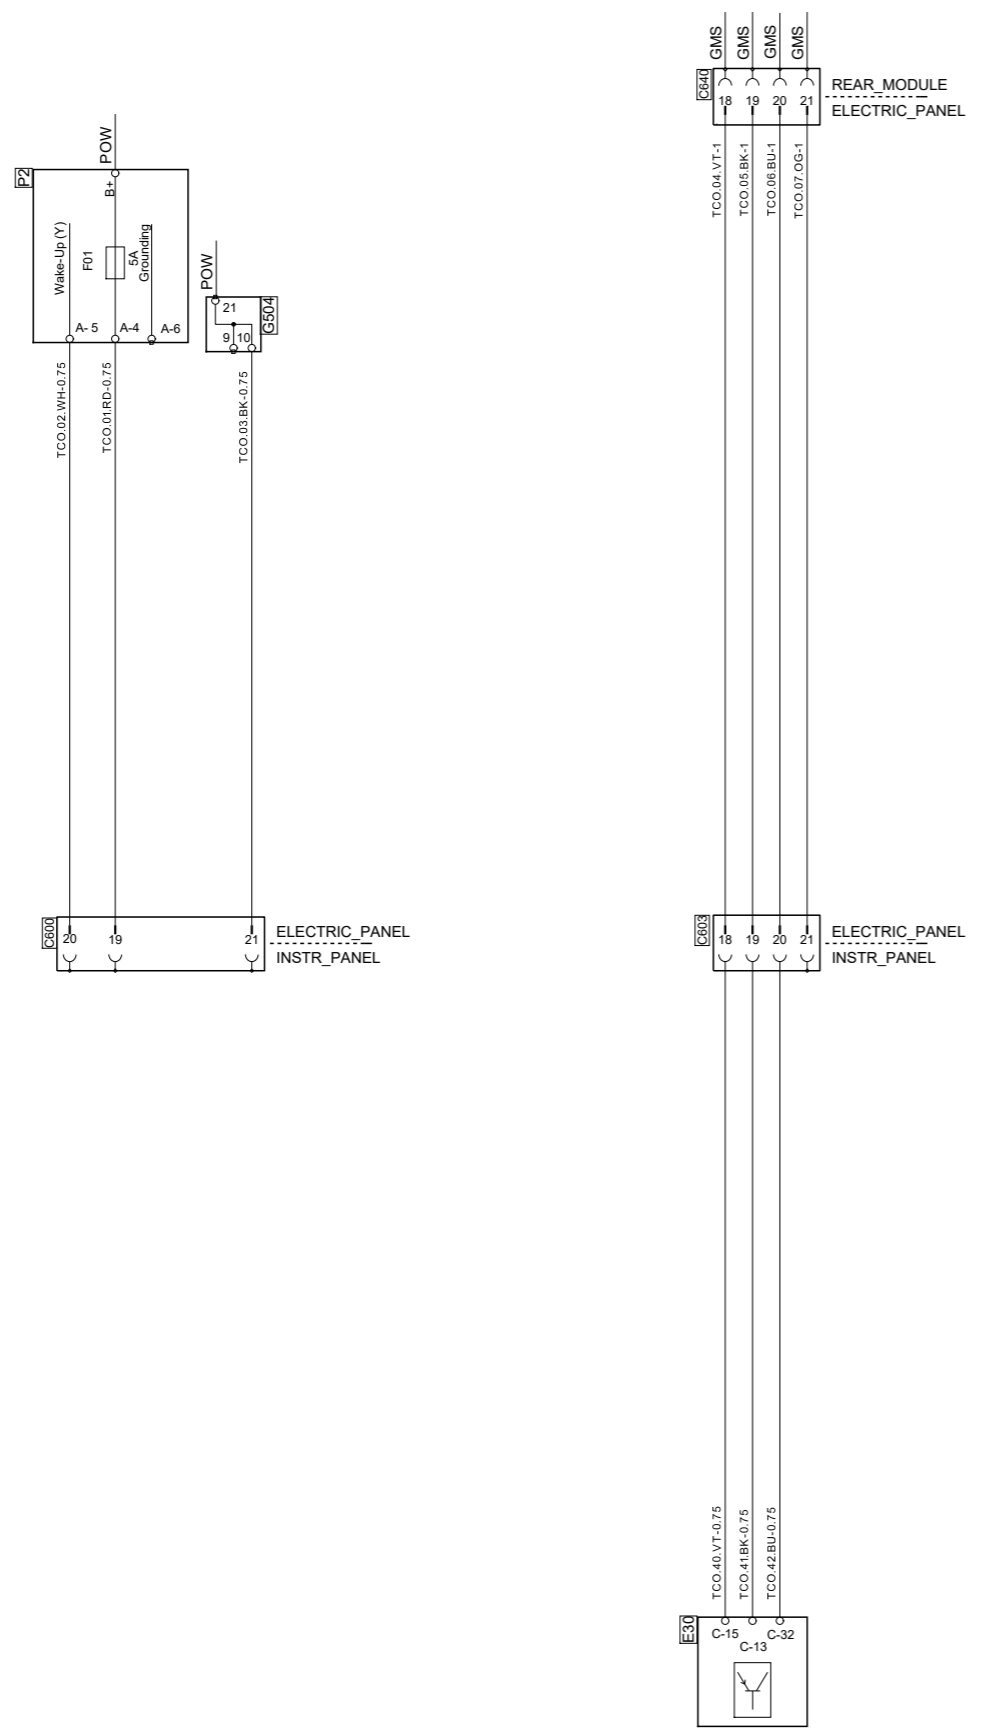

Des.	Pos.	Description
C600	B 5	Connector 21 Pole Instrument Panel
C603	B 4	Connector 21 Pole COO
C640	D 4	Connector 21 Pole Gearbox
E30	A 4	Control unit, coordinator
G504	D 5	Joint Connector, 21 pole, Grounding Electric panel
P2	D 5	Central electric unit

Cable designation		Colour code of electric cables	
Code	Colour	Code	Colour
BK	Black	VT	Violet
BN	Brown	GY	Grey
RD	Red	WH	White
OG	Orange	PK	Pink
YE	Yellow		
GN	Green		
BU	Blue		

Circuit Diagram:
TCO

Drawing No.- 1790756-3-3
Sheet-Rev:

Valid for K/N without TCO