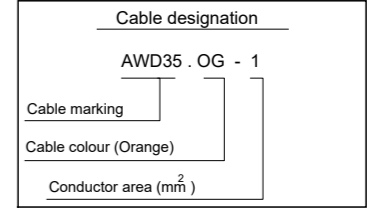

Des.	Pos.	Description
C630	D 7	Connector, 18 pole, Engine
C738	B 6	Connector, 4-pole
E44	A 6	Control unit, EMS
G504	E 6	Joint Connector, 21 pole, Grounding Electric panel
P2	F 6	Central electric unit
T756	C 5	Sensor, diff pressure

Colour code of electric cables	
Code	Colour
BK	Black
BN	Brown
RD	Red
OG	Orange
YE	Yellow
GN	Green
BU	Blue
VT	Violet
GY	Grey
WH	White
PK	Pink

For more information see Cir dgm EMS S6 : 1501036-5

**SCANIA**