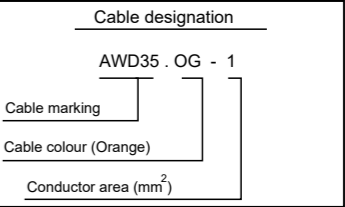

Des.	Pos.	Description
C501	B 3	Connector 21 Pole, Instrument lights
C502	A 3	Connector 21-pole, Power Supply Instr.panel
C602	B 3	Connector 21 Pole Visibility
C632	B 4	Connector, 15-pole, APS, FHS, EEC
C822	B 4	Connector, 21-pole
C832	B 4	Connector, 15-pole, APS, FHS, EEC
C838	A 4	Connector, 6 pole Fuel heater
G501	A 3	Join Connector, 21 pole, Grounding Instrument panel
G504	C 4	Joint Connector, 21 pole, Grounding Electric panel
H15	A 4	Heater, fuel filter
P2	C 3	Central electric unit
R46	C 4	Relay, Fuel heater
S62	A 3	Switch, fuel filter

Colour code of electric cables	
Code	Colour
BK	Black
BN	Brown
RD	Red
OG	Orange
YE	Yellow
GN	Green
BU	Blue
VT	Violet
GY	Grey
WH	White
PK	Pink

Valid for 6x2/2  
 \*1 Only for K  
 \*2 Only for N

**SCANIA**