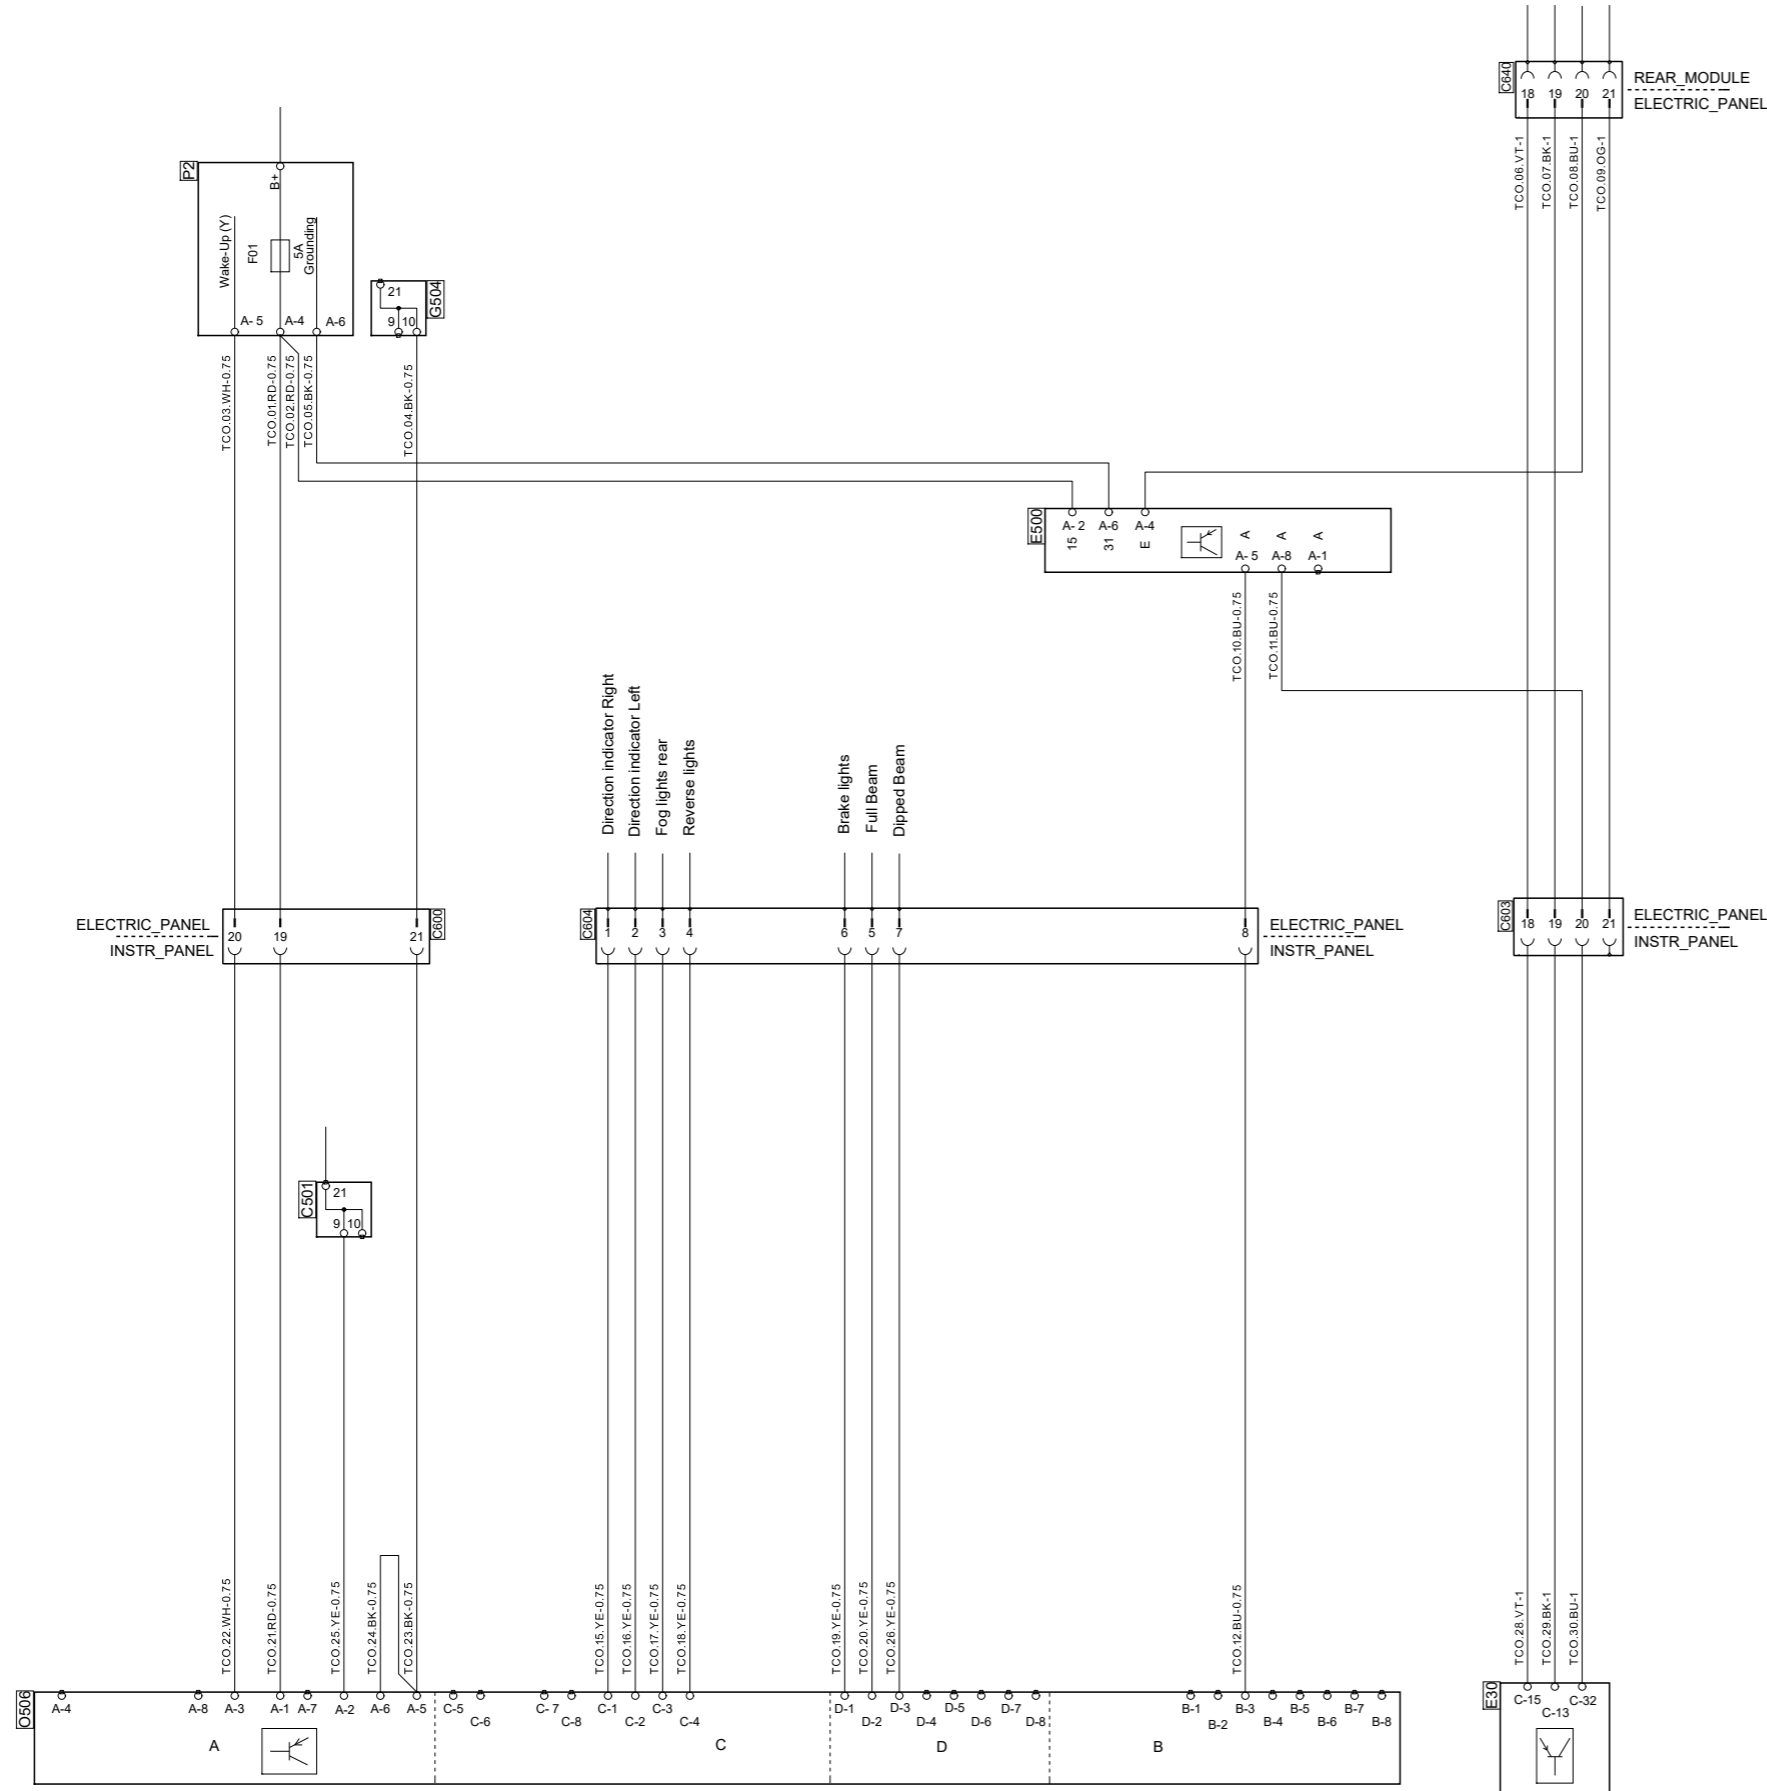

Des.	Pos.	Description
C501	C 7	Connector 21 Pole, Instrument lights
C600	C 7	Connector 21 Pole Instrument Panel
C603	C 4	Connector 21 Pole COO
C604	C 6	Connector, 9-pole VDR
C640	F 4	Connector 21 Pole Gearbox
E30	A 3	Control unit, coordinator
E500	E 4	Signal amplifier
G504	E 7	Joint Connector, 21 pole, Grounding Electric panel
O506	A 4	Vehicle Data Recorder
P2	E 7	Central electric unit

Cable designation		Colour code of electric cables	
AWD35 - OG - 1		Code	Colour
Cable marking		BK	Black
Cable colour (Orange)		BN	Brown
Conductor area (mm²)		RD	Red
		OG	Orange
		YE	Yellow
		GN	Green
		BU	Blue
		VT	Violet
		GY	Grey
		WH	White
		PK	Pink

Circuit Diagram:

VDR

Drawing No.- 1851191-1-3
Sheet-Rev:

Valid for Vehicle Data Recorder Kina
Valid for Siemens variant 3202A