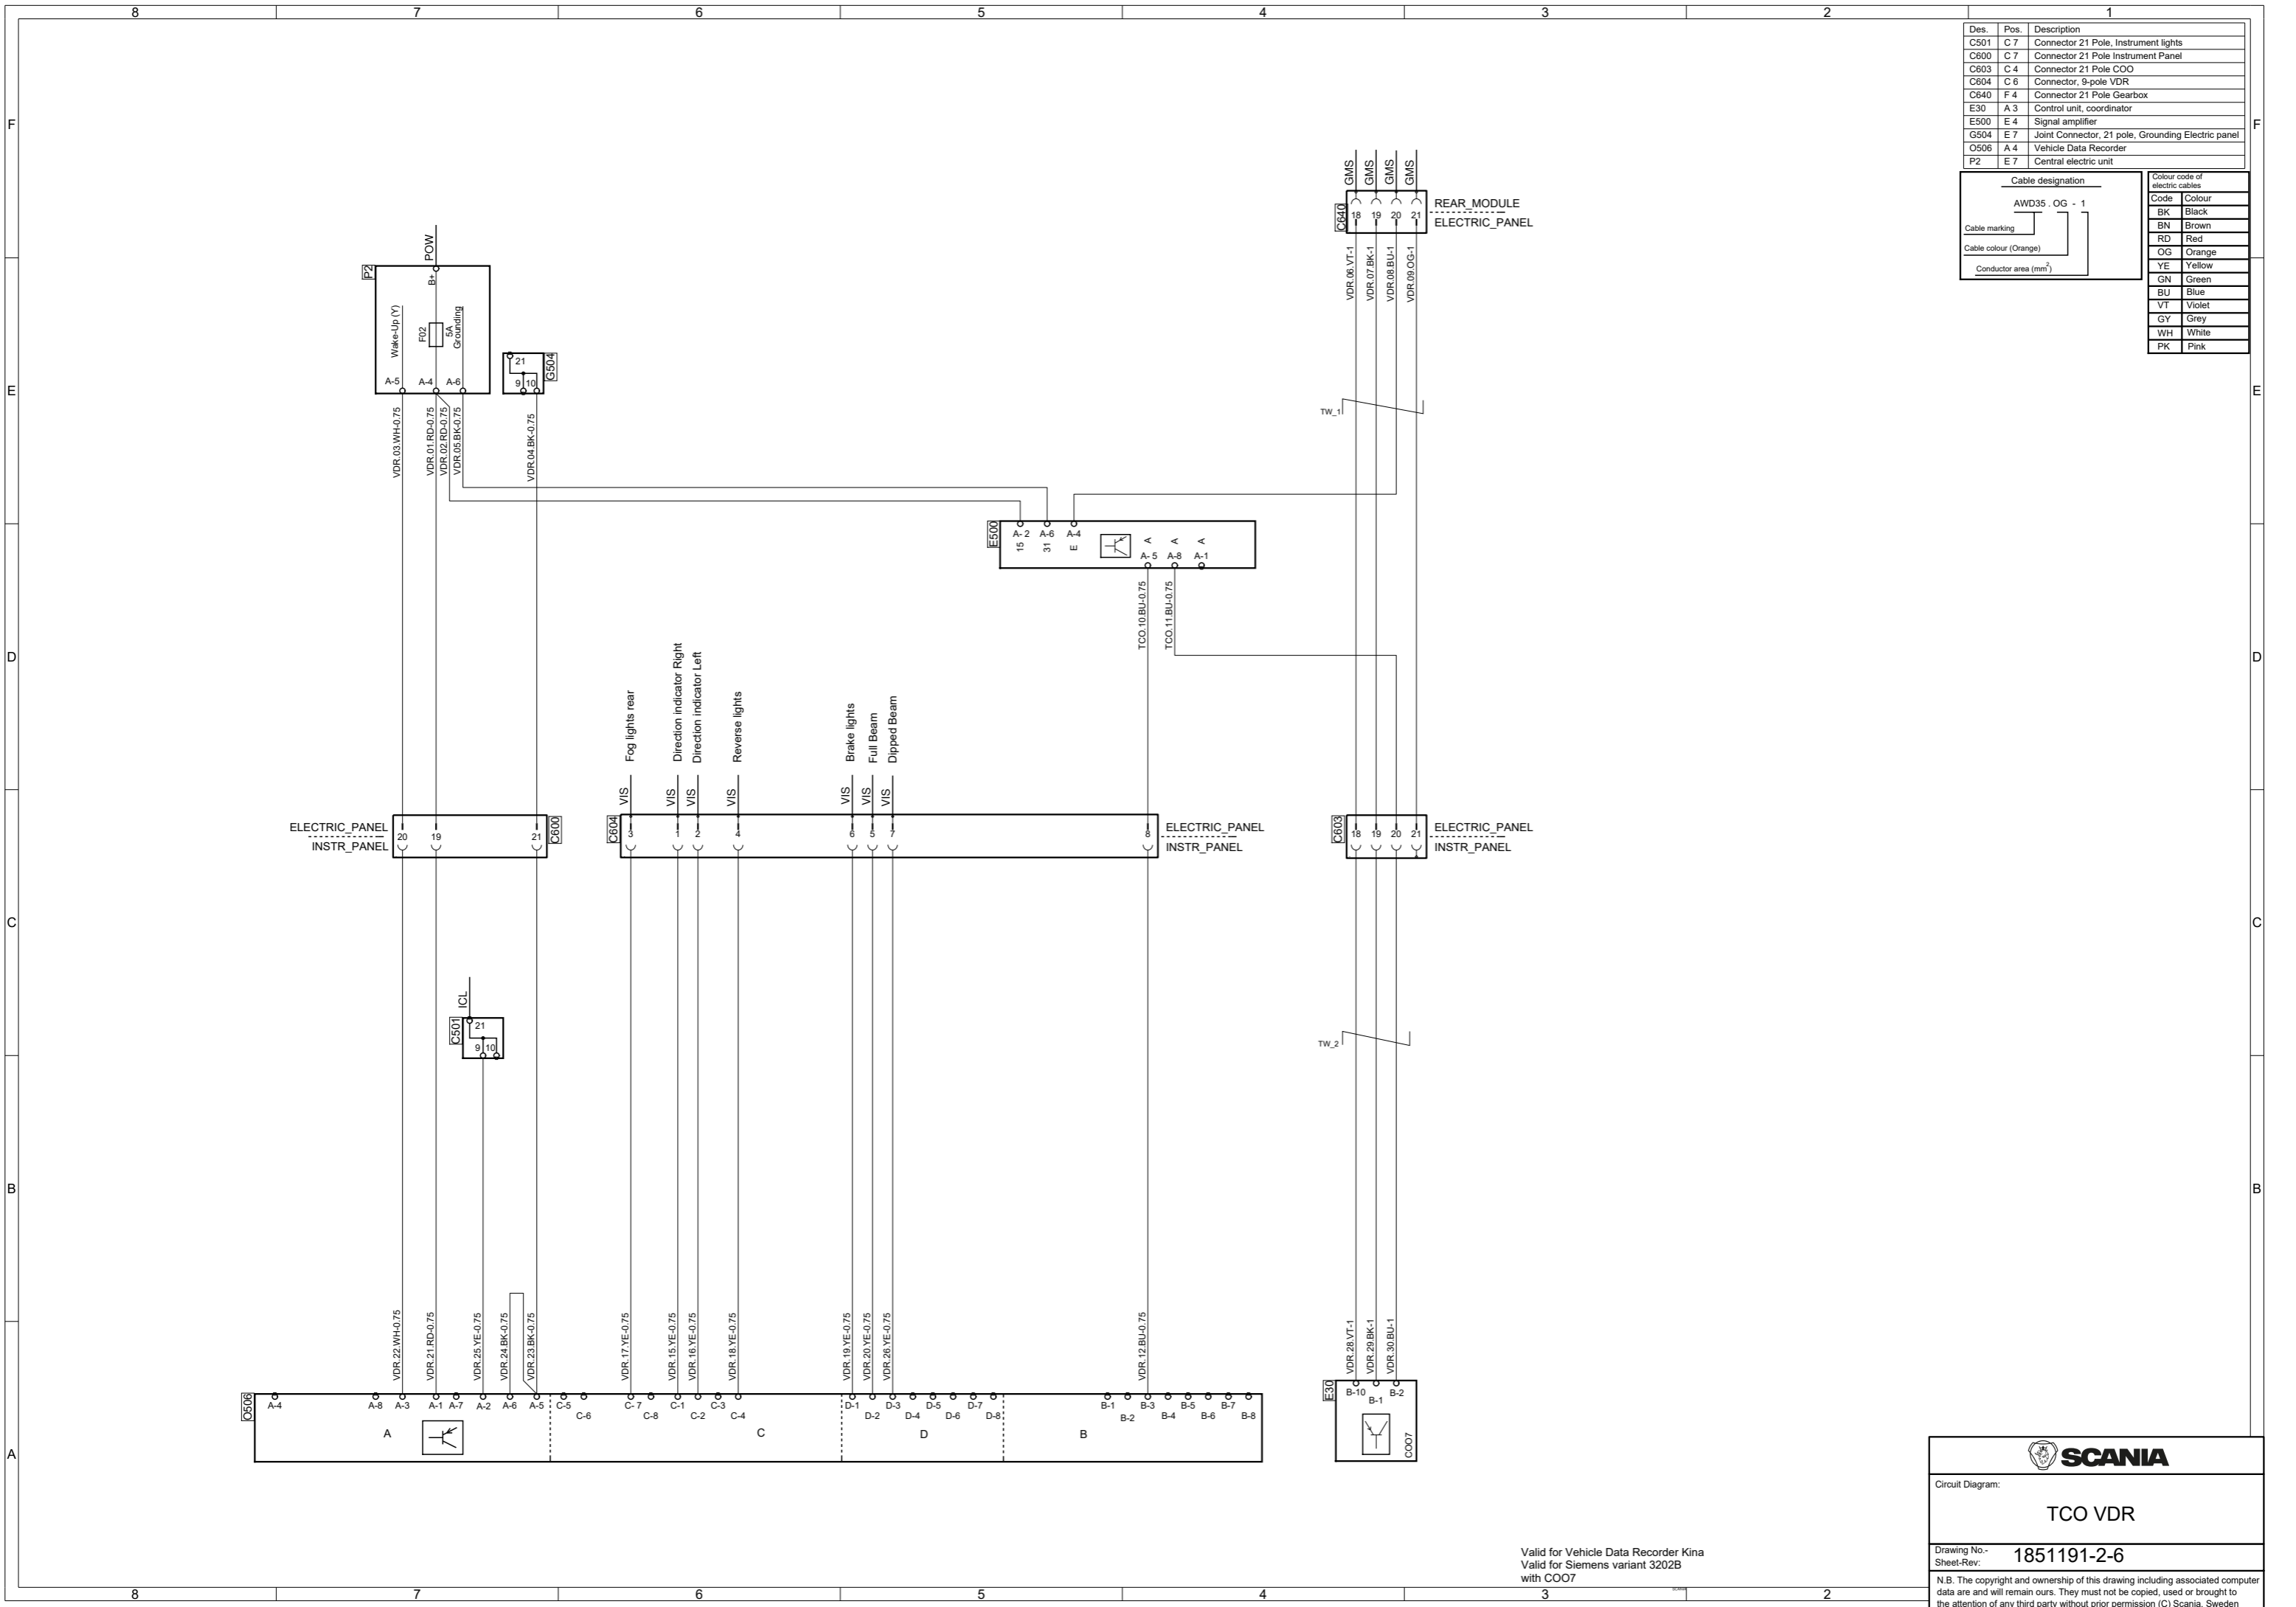

Des.	Pos.	Description
C501	C 7	Connector 21 Pole, Instrument lights
C600	C 7	Connector 21 Pole Instrument Panel
C603	C 4	Connector 21 Pole COO
C604	C 6	Connector, 9-pole VDR
C640	F 4	Connector 21 Pole Gearbox
E30	A 3	Control unit, coordinator
E500	E 4	Signal amplifier
G504	E 7	Joint Connector, 21 pole, Grounding Electric panel
O506	A 4	Vehicle Data Recorder
P2	E 7	Central electric unit

Cable designation		Colour code of electric cables	
AWD35 . OG - 1		Code	Colour
Cable marking		BK	Black
Cable colour (Orange)		BN	Brown
		RD	Red
		OG	Orange
		YE	Yellow
		GN	Green
		BU	Blue
		VT	Violet
		GY	Grey
		WH	White
		PK	Pink

Valid for Vehicle Data Recorder Kina
Valid for Siemens variant 3202B
with CO07

SCANIA

Circuit Diagram:
TCO VDR

Drawing No.- **1851191-2-6**
Sheet-Rev:

N.B. The copyright and ownership of this drawing including associated computer data are and will remain ours. They must not be copied, used or brought to the attention of any third party without prior permission (C) Scania, Sweden