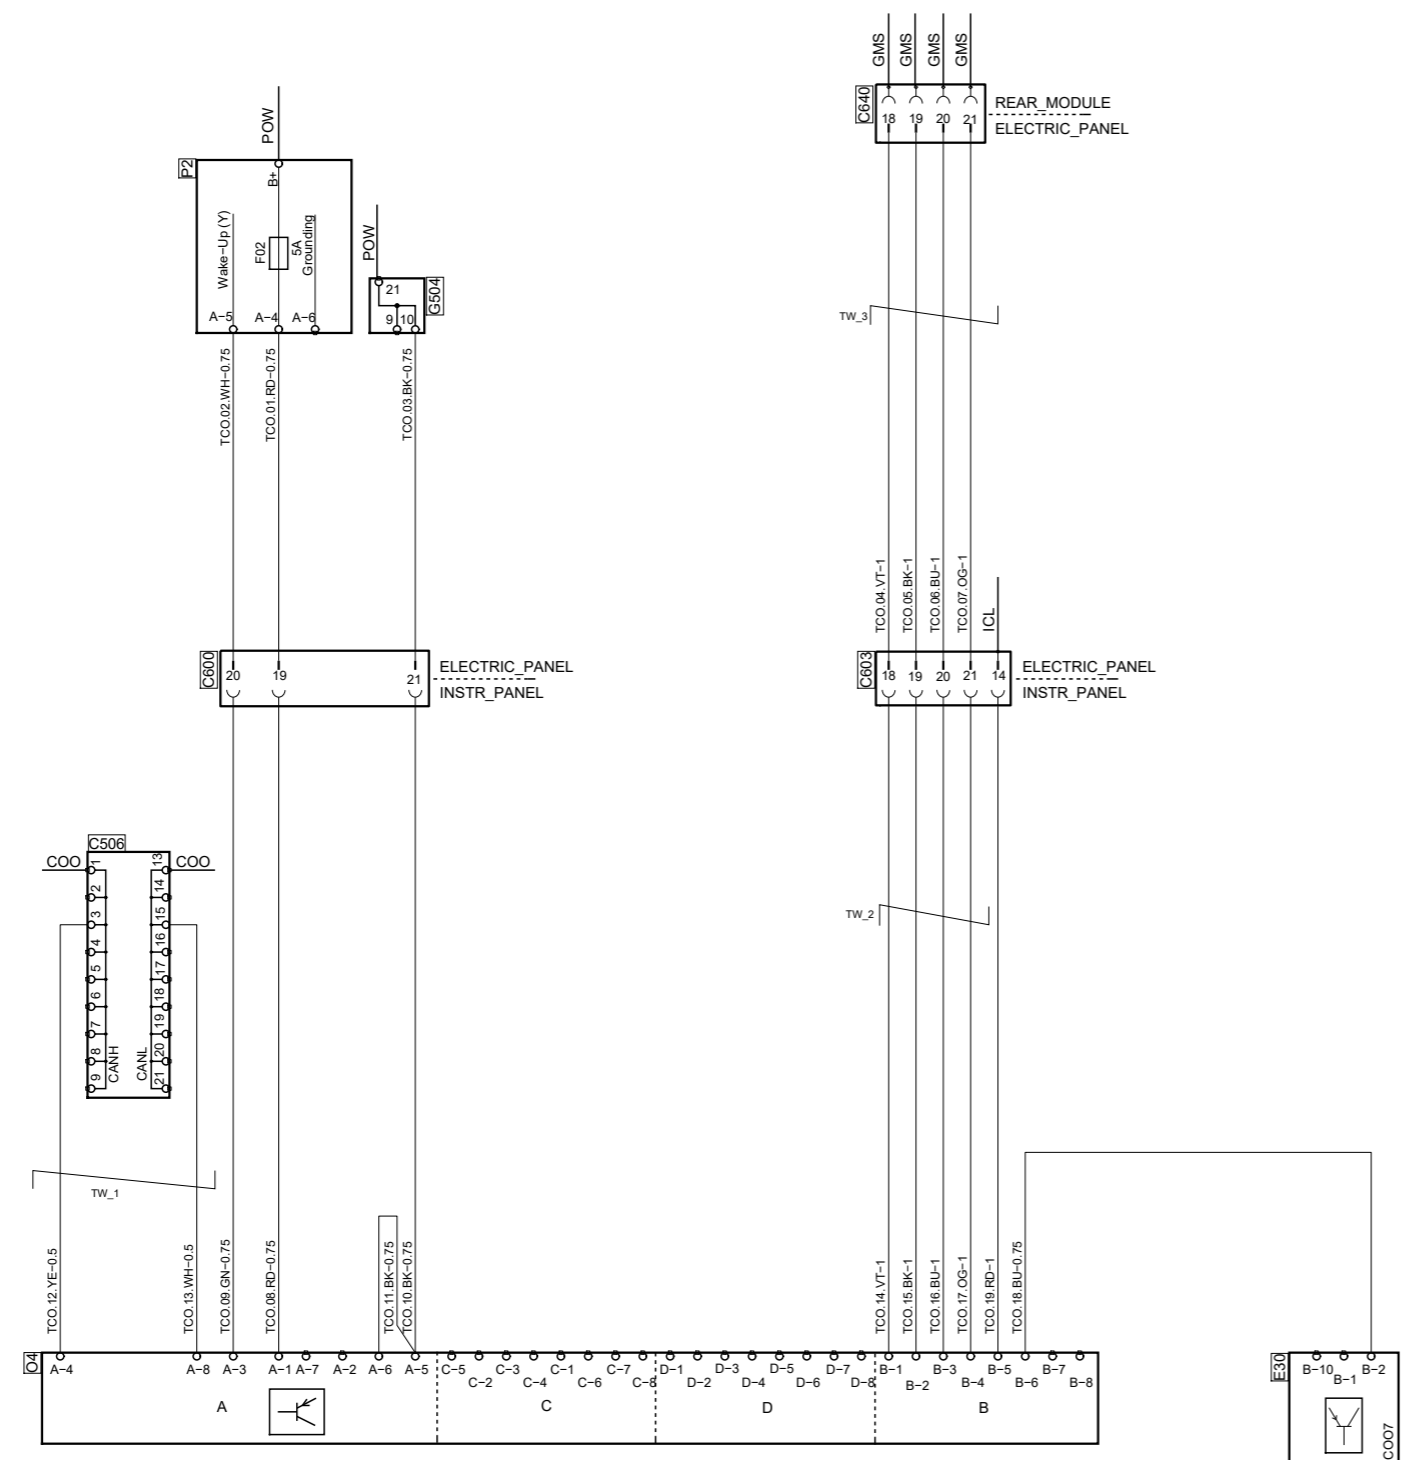

Des.	Pos.	Description
C506	B 8	Join Connector 21 Pole CAN Yellow
C600	C 7	Connector 21 Pole Instrument Panel
C603	C 5	Connector 21 Pole COO
C640	E 5	Connector 21 Pole Gearbox
E30	B 4	Control unit, coordinator
G504	E 7	Joint Connector, 21 pole, Grounding Electric panel
O4	B 5	Tachograph
P2	E 7	Central electric unit

Cable designation		Colour code of electric cables	
Code	Colour	Code	Colour
BK	Black	VT	Violet
BN	Brown	GY	Grey
RD	Red	WH	White
OG	Orange	PK	Pink
YE	Yellow		
GN	Green		
BU	Blue		

Valid for K/N/F chassis; Analog TCO; Digital TCO with dual CAN / Tachograph download function.

Circuit Diagram:

TCO

Drawing No.- 1851839-1-11
 Sheet-Rev:

N.B. The copyright and ownership of this drawing including associated computer data are and will remain ours. They must not be copied, used or brought to the attention of any third party without prior permission (C) Scania, Sweden