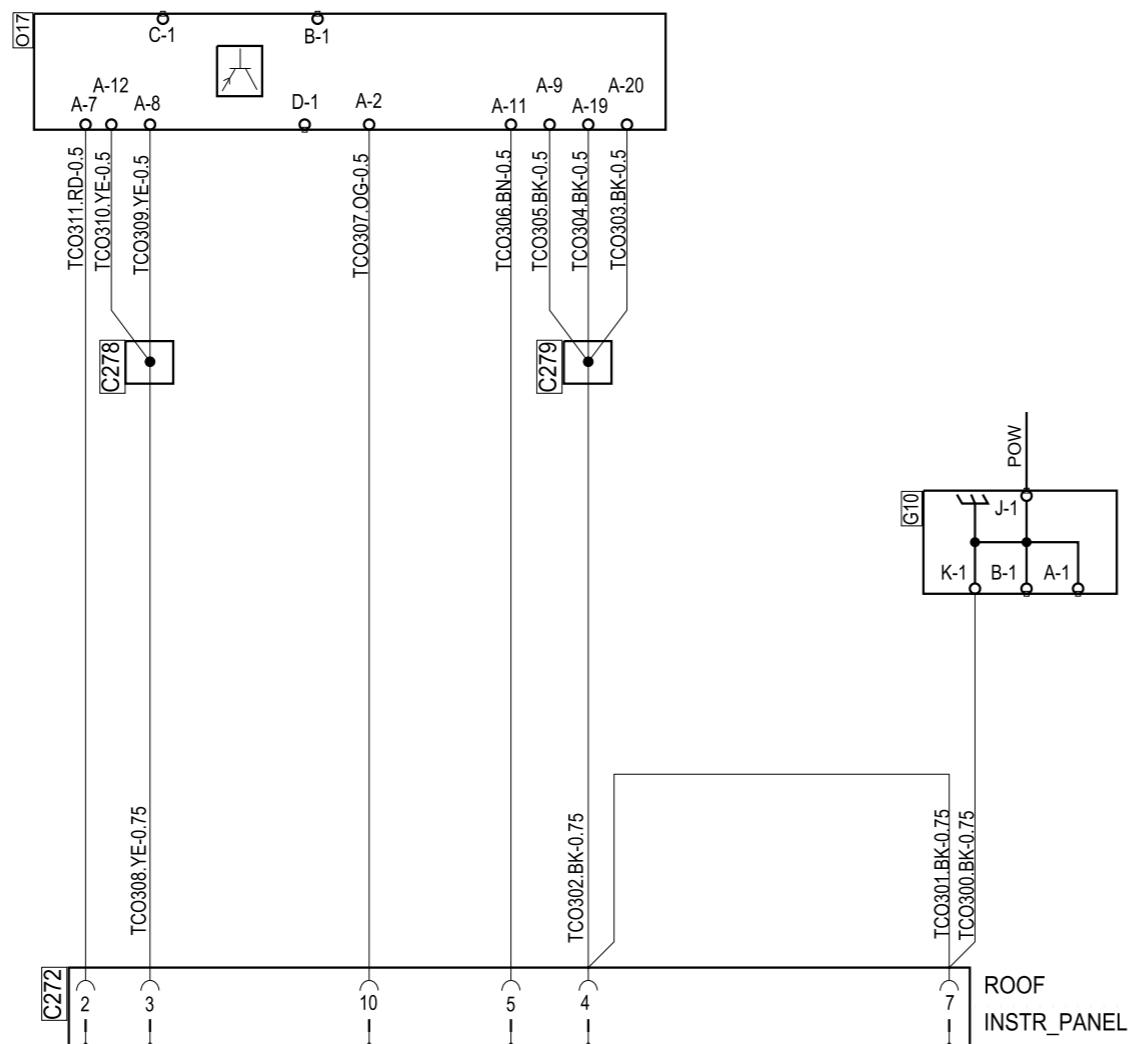

Des.	Pos.	Description
C272	B 3	Connector, 21-pole
C278	B 3	Splice, TCO Hino
C279	B 3	Splice, TCO Hino
G10	B 2	Ground, roof
O17	C 3	Tachograph

Cable designation	
AWD35 . OG - 1	
Cable marking	
Cable colour (Orange)	
Conductor area (mm <sup>2</sup> )	

Colour code of electric cables	
Code	Colour
BK	Black
BN	Brown
RD	Red
OG	Orange
YE	Yellow
GN	Green
BU	Blue
VT	Violet
GY	Grey
WH	White
PK	Pink

See sheet 5

ROOF INSTR\_PANEL

Notes:  
Valid only for cabs with Roof height High.

STD  
4247

Circuit Diagram:	
TCO	
Drawing No.-	1852759-6-4
Sheet-Rev:	
N.B. The copyright and ownership of this drawing including associated computer data are and will remain ours. They must not be copied, used or brought to the attention of any third party without prior permission (C) Scania, Sweden	