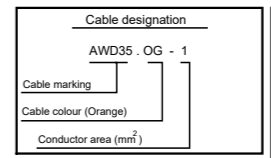

Side mounted AdBlue tank

Code	Colour
BK	Black
BN	Brown
RD	Red
OG	Orange
YE	Yellow
GN	Green
BU	Blue
VT	Violet
GY	Grey
WH	White
PK	Pink

Des.	Pos.	Description
C156	E 6	Connector, 4-pole
E67	F 8	Control unit, EEC
H25	D 6	Heater, Hose heater
H26	D 7	Heater, Hose heater
T116	D 7	Sensor unit, temperature/level
V183	D 6	Pump unit

Euro6 Inline engines  
Frame mounted Control Unit

**SCANIA**

Circuit Diagram:

**EEC**

Drawing No.-  
Sheet-Rev: **1926090-4-1**

N.B. The copyright and ownership of this drawing including associated computer data are and will remain ours. They must not be copied, used or brought to the attention of any third party without prior permission (C) Scania, Sweden