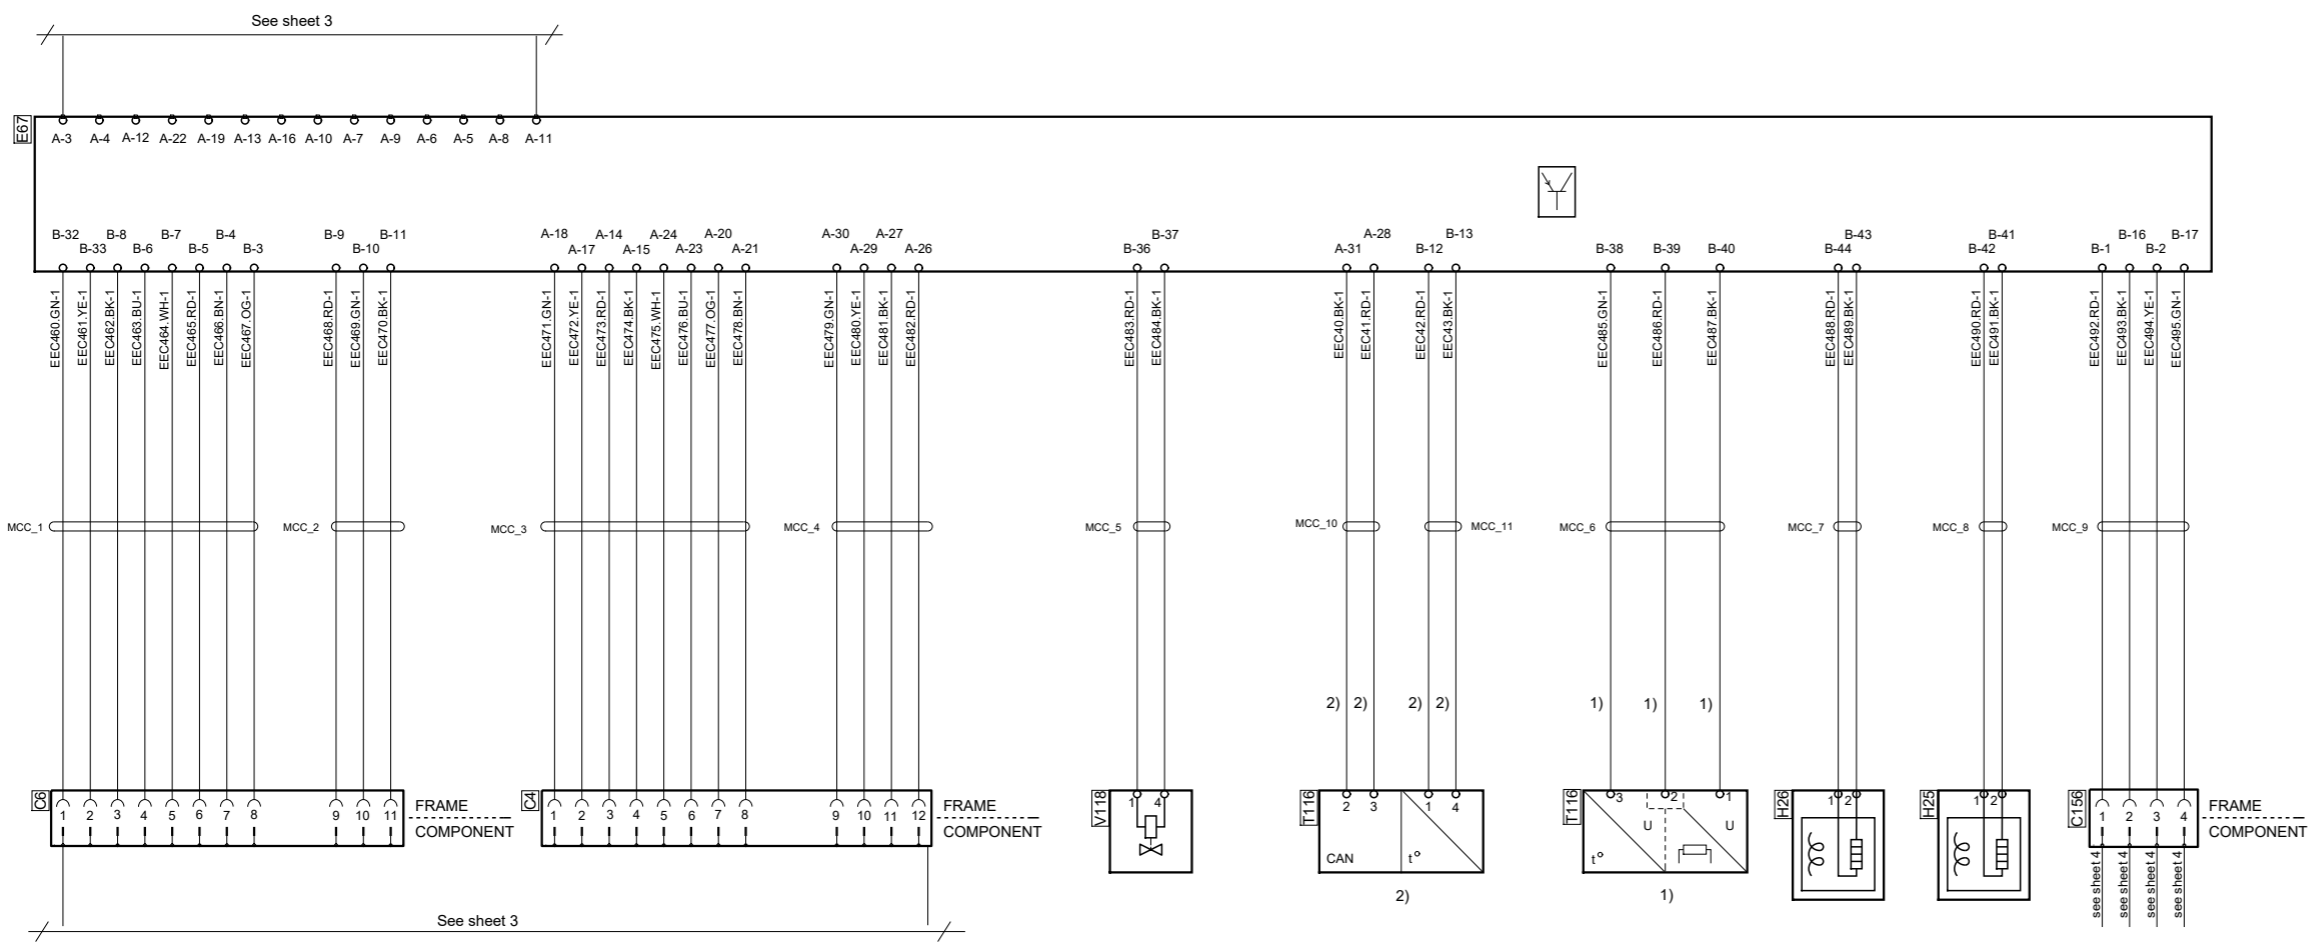

Code	Colour	Des.	Pos.	Description
BK	Black	C4	C 6	Connector, 12-pole
C156	C 3	C6	C 8	Connector, 12-pole
BN	Brown	C156	C 3	Connector, 4-pole
RD	Red	E67	E 3	Control unit, EEC
OG	Orange	H25	C 3	Heater, Hose heater
YE	Yellow	H26	C 3	Heater, Hose heater
GN	Green	T116	C 4	Sensor unit, temperature/level
BU	Blue	T116	C 4	Sensor unit, temperature/level
VT	Violet	V118	C 5	Water valve, EEC
GY	Grey			
WH	White			
PK	Pink			

Notes!

- 1) Without SCR quality sensor
- 2) With SCR quality sensor

EEC for Hybrid Truck

SCANIA

Circuit Diagram:

EEC

Drawing No.-
Sheet-Rev: **1926090-5-2**

N.B. The copyright and ownership of this drawing including associated computer data are and will remain ours. They must not be copied, used or brought to the attention of any third party without prior permission (C) Scania, Sweden