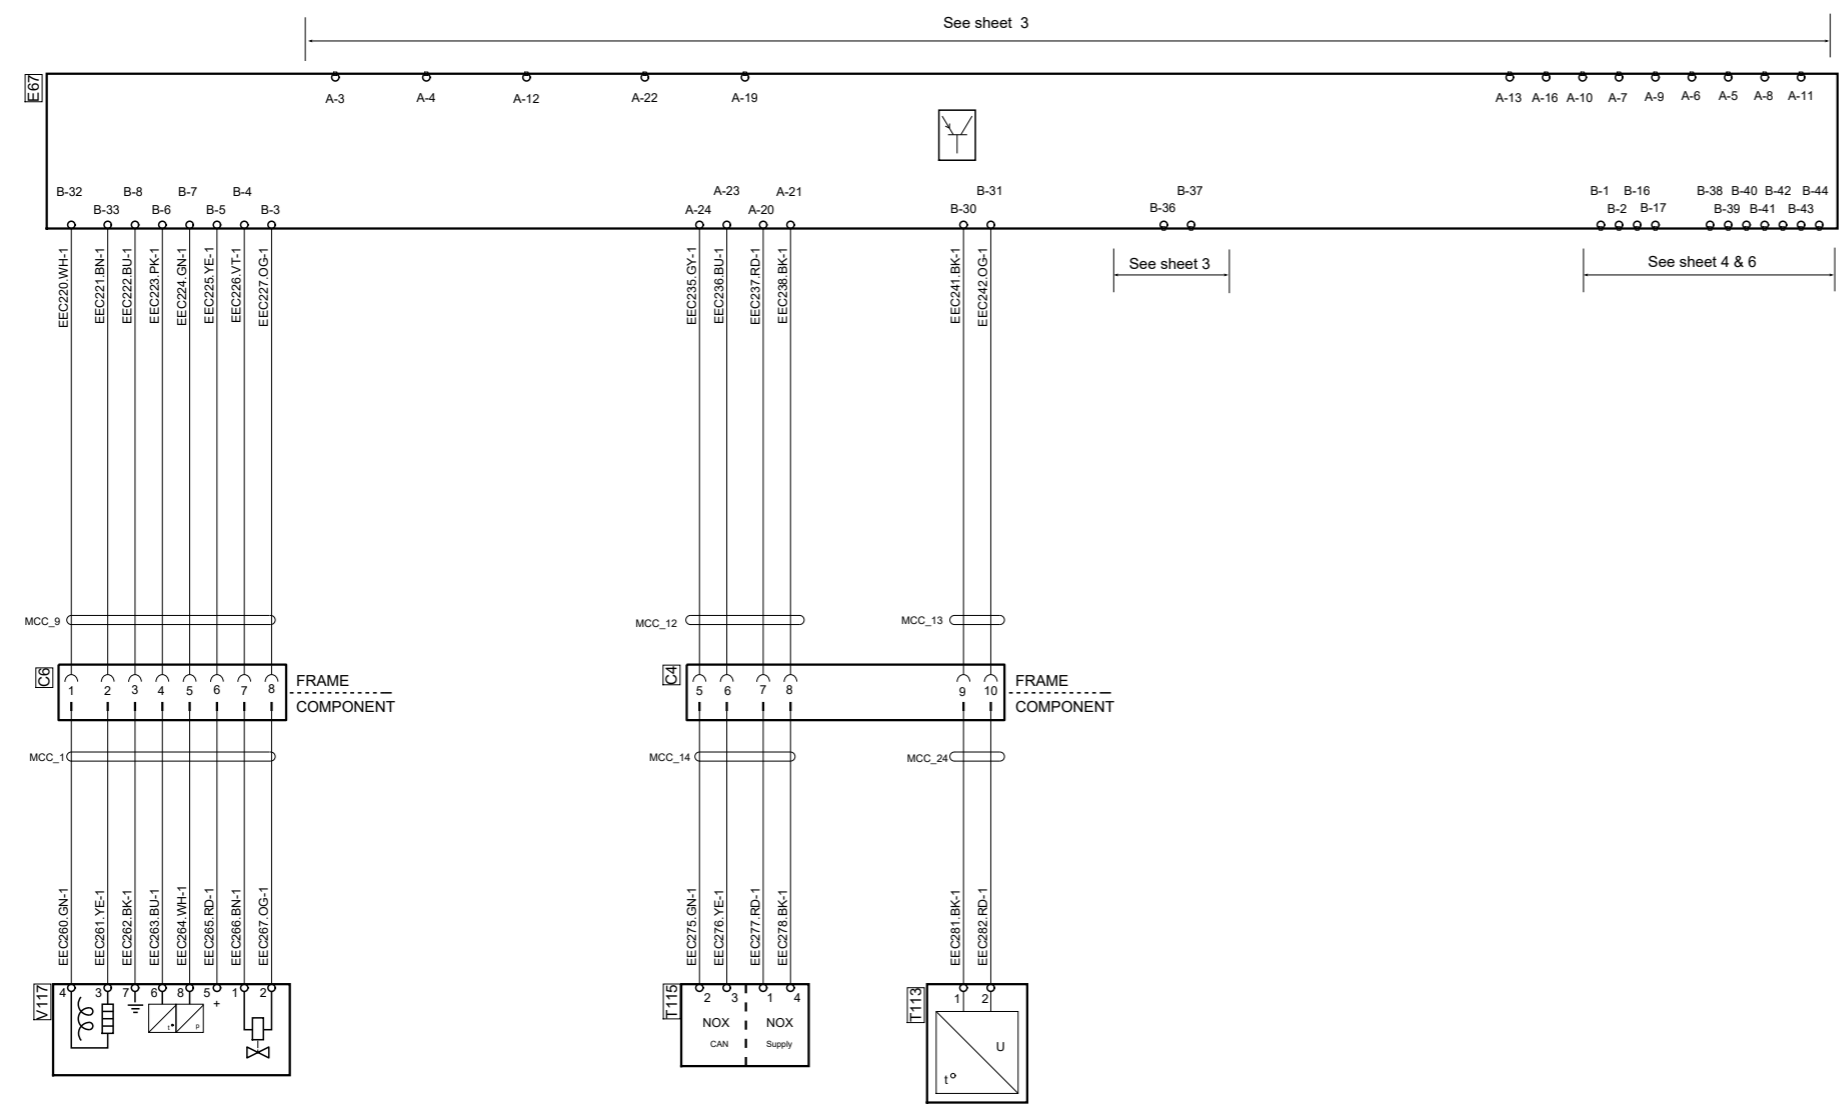

Colour code of electric cables	
Code	Colour
BK	Black
BN	Brown
RD	Red
OG	Orange
YE	Yellow
GN	Green
BU	Blue
VT	Violet
GY	Grey
WH	White
PK	Pink

Des.	Pos.	Description
C4	C 6	Connector, 12-pole
C6	C 8	Connector, 12-pole
E67	D 3	Control unit, EEC
T113	B 5	Sensor, temperature, upstream
T115	B 6	Sensor, nox, downstream
V117	B 7	Dosing unit

SCANIA

Circuit Diagram:

EEC

Drawing No.-
Sheet-Rev: **1926090-7-1**

N.B. The copyright and ownership of this drawing including associated computer data are and will remain ours. They must not be copied, used or brought to the attention of any third party without prior permission (C) Scania, Sweden

EU5 XPI engines frame mounted control units