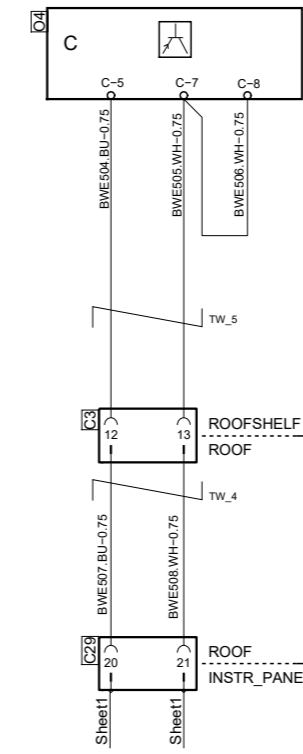

Valid for Korean Tachograph

Valid for roof height Low or Normal or High (Topline)
without Road traffic Communicator

Valid for roof height High
without Road traffic Communicator

Colour code of electric cables	
Code	Colour
BK	Black
BN	Brown
RD	Red
OG	Orange
YE	Yellow
GN	Green
BU	Blue
VT	Violet
GY	Grey
WH	White
PK	Pink

Des.	Pos.	Description
C3	E 3	Connector, 21-pole
C29	F 7	Connector, 21-pole, Instr-Roof
C137	E 6	Connector, 12-pole
C493	E 7	Connector, 15-pole
O4	C 6	Tachograph
O4	F 3	Tachograph

Circuit Diagram:

BWE

Drawing No.- **2038974-5-2**
Sheet-Rev: