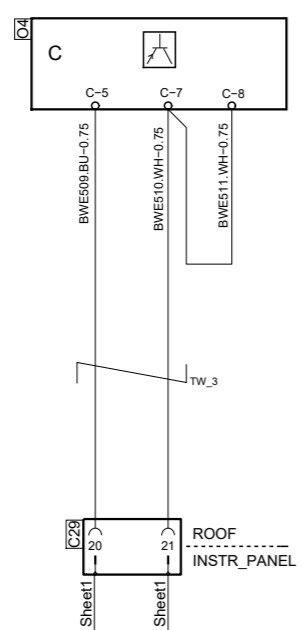

Valid for Korean Tachograph

Valid for roof height Low or Normal or High (Topline)
without Road traffic Communicator

Valid for roof height High
without Road traffic Communicator

Colour code of electric cables	
Code	Colour
BK	Black
BN	Brown
RD	Red
OG	Orange
YE	Yellow
GN	Green
BU	Blue
VT	Violet
GY	Grey
WH	White
PK	Pink

Des.	Pos.	Description
C3	E 3	Connector, 21-pole
C29	F 7	Connector, 21-pole, Instr-Roof
C137	E 6	Connector, 12-pole
C493	E 7	Connector, 15-pole
O4	C 6	Tachograph
O4	F 3	Tachograph

Circuit Diagram:

BWE

Drawing No.- **2038974-5-2**
Sheet-Rev: