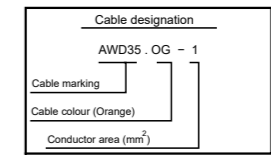

Valid for Korean Tachograph

Valid for roof height Low or Normal or High (Topline)
without Road traffic Communicator

Valid for roof height High
without Road traffic Communicator

Colour code of electric cables	
Code	Colour
BK	Black
BN	Brown
RD	Red
OG	Orange
YE	Yellow
GN	Green
BU	Blue
VT	Violet
GY	Grey
WH	White
PK	Pink