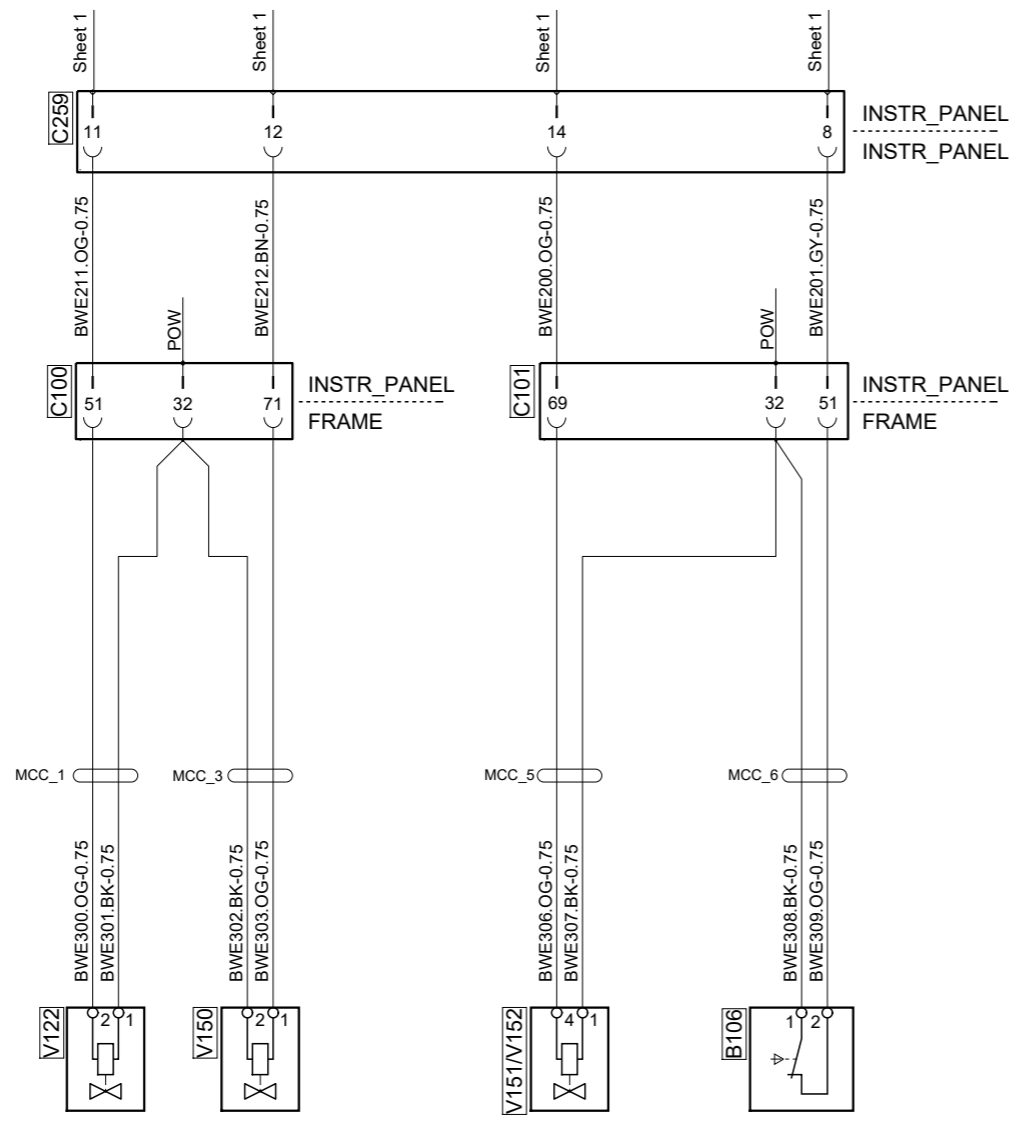

E

D

C

Colour code of electric cables	
Code	Colour
BK	Black
BN	Brown
RD	Red
OG	Orange
YE	Yellow
GN	Green
BU	Blue
VT	Violet
GY	Grey
WH	White
PK	Pink

Des.	Pos.	Description
B106	C 5	Switch, acknowledge PTO AWD / split shaft
C100	D 7	Connector, 72-pole
C101	D 6	Connector, 72-pole
C259	E 5	Connector, 21-pole
V122	C 7	Solenoid valve, PTO ED
V150	C 6	Solenoid valve, PTO ED2
V151/V152	C 6	Solenoid valve, PTO AWD / split shaft

SCANIA

Circuit Diagram:

BWE

Drawing No.- 2063643-2-14
Sheet-Rev:

N.B. The copyright and ownership of this drawing including associated computer data are and will remain ours. They must not be copied, used or brought to the attention of any third party without prior permission (C) Scania, Sweden