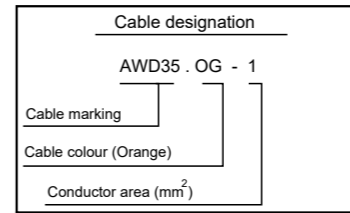

E

D

C

Colour code of electric cables	
Code	Colour
BK	Black
BN	Brown
RD	Red
OG	Orange
YE	Yellow
GN	Green
BU	Blue
VT	Violet
GY	Grey
WH	White
PK	Pink

Des.	Pos.	Description
B106	C 5	Switch, acknowledge PTO AWD / split shaft
C100	D 7	Connector, 72-pole
C101	D 6	Connector, 72-pole
C259	E 5	Connector, 21-pole
V122	C 7	Solenoid valve, PTO ED
V150	C 6	Solenoid valve, PTO ED2
V151/V152	C 6	Solenoid valve, PTO AWD / split shaft