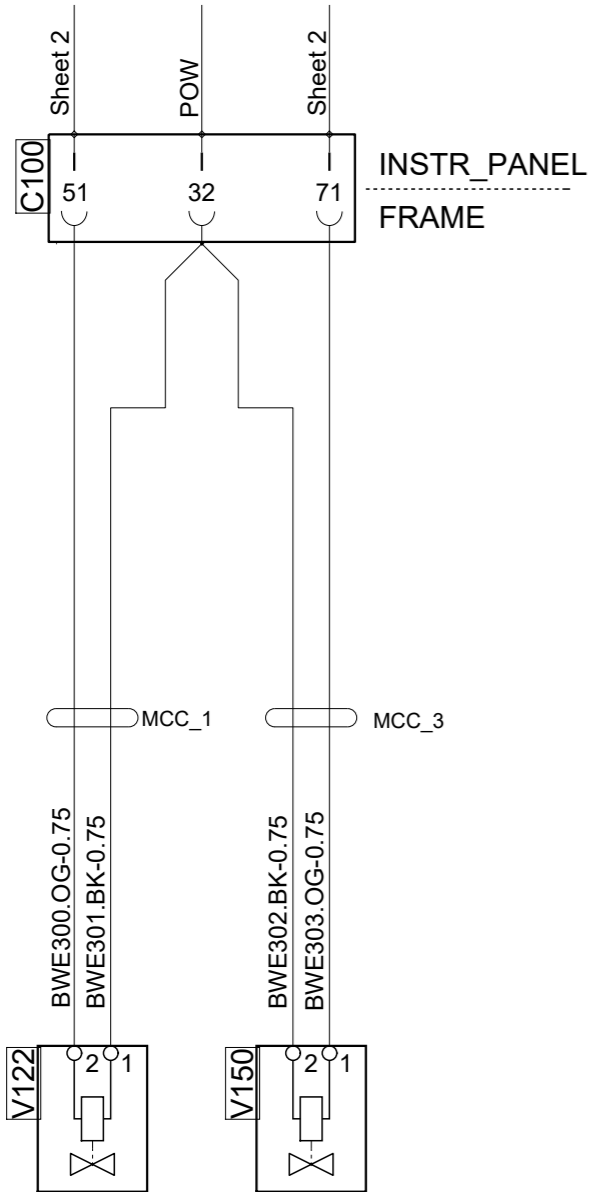

8 7 6 5 4 3 2 1

F
E
D
C
B
A

Colour code of electric cables	
Code	Colour
BK	Black
BN	Brown
RD	Red
OG	Orange
YE	Yellow
GN	Green
BU	Blue
VT	Violet
GY	Grey
WH	White
PK	Pink

Des.	Pos.	Description
B106	B 5	Switch, acknowledge PTO AWD / Split shaft
C100	D 8	Connector, 72-pole
C101	D 6	Connector, 72-pole
V122	B 8	Solenoid valve, PTO ED
V150	B 7	Solenoid valve, PTO ED2
V151/V152	B 6	Solenoid valve, PTO AWD / Split shaft

SCANIA

Circuit Diagram:
BWE

Drawing No.-
Sheet-Rev: 2063643-3-15

N.B. The copyright and ownership of this drawing including associated computer data are and will remain ours. They must not be copied, used or brought to the attention of any third party without prior permission (C) Scania, Sweden

8 7 6 5 4 3 2 1