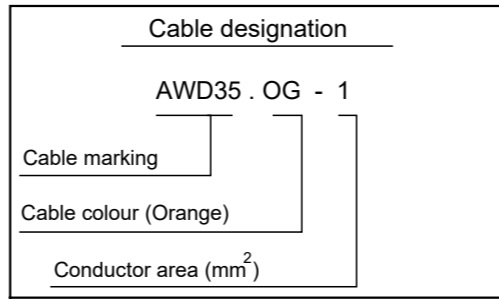

8 7 6 5 4 3 2 1

F
E
D
C
B
A

Colour code of electric cables	
Code	Colour
BK	Black
BN	Brown
RD	Red
OG	Orange
YE	Yellow
GN	Green
BU	Blue
VT	Violet
GY	Grey
WH	White
PK	Pink

Des.	Pos.	Description
B106	B 5	Switch, acknowledge PTO AWD / Split shaft
C100	D 8	Connector, 72-pole
C101	D 6	Connector, 72-pole
V122	B 8	Solenoid valve, PTO ED
V150	B 7	Solenoid valve, PTO ED2
V151/V152	B 6	Solenoid valve, PTO AWD / Split shaft