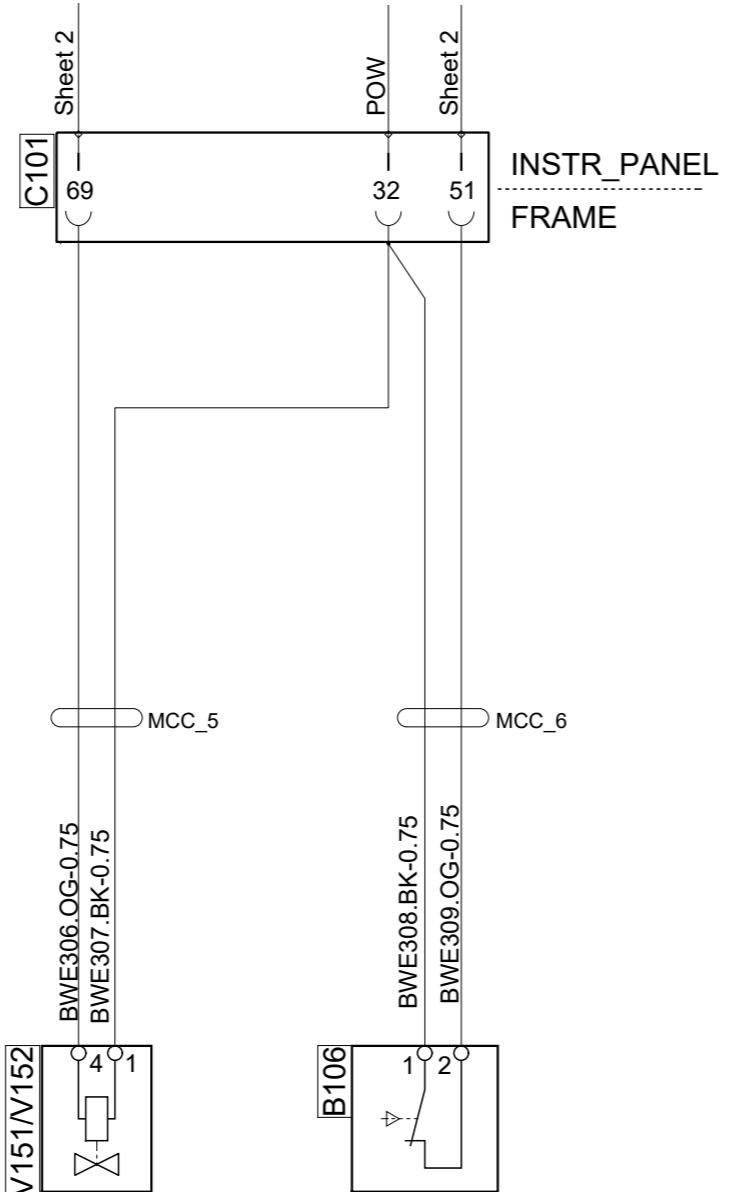

8 7 6 5 4 3 2 1

F
E
D
C
B
A

Colour code of electric cables	
Code	Colour
BK	Black
BN	Brown
RD	Red
OG	Orange
YE	Yellow
GN	Green
BU	Blue
VT	Violet
GY	Grey
WH	White
PK	Pink

Des.	Pos.	Description
B106	B 5	Switch, acknowledge PTO AWD / Split shaft
C100	D 8	Connector, 72-pole
C101	D 6	Connector, 72-pole
V122	B 8	Solenoid valve, PTO ED
V150	B 7	Solenoid valve, PTO ED2
V151/V152	B 6	Solenoid valve, PTO AWD / Split shaft

SCANIA

Circuit Diagram:
BWE

Drawing No.-
Sheet-Rev: 2063643-3-15

N.B. The copyright and ownership of this drawing including associated computer data are and will remain ours. They must not be copied, used or brought to the attention of any third party without prior permission (C) Scania, Sweden

8 7 6 5 4 3 2 1