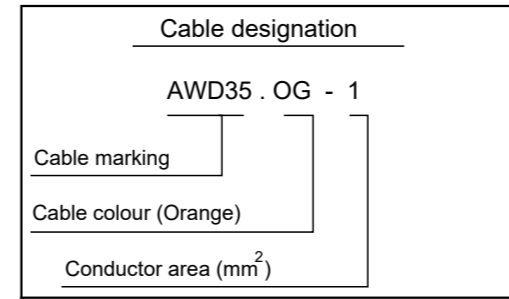

8 7 6 5 4 3 2 1

F  
E  
D  
C  
B  
A

Colour code of electric cables	
Code	Colour
BK	Black
BN	Brown
RD	Red
OG	Orange
YE	Yellow
GN	Green
BU	Blue
VT	Violet
GY	Grey
WH	White
PK	Pink

Des.	Pos.	Description
C29	C 7	Connector 21-pole
C8127	E 5	Cut cable, CAN shield, O4
O4	E 6	Tachograph

**SCANIA**

Circuit Diagram:  
**BWE**

Drawing No.- 2063643-4-10  
Sheet-Rev:

N.B. The copyright and ownership of this drawing including associated computer data are and will remain ours. They must not be copied, used or brought to the attention of any third party without prior permission (C) Scania, Sweden