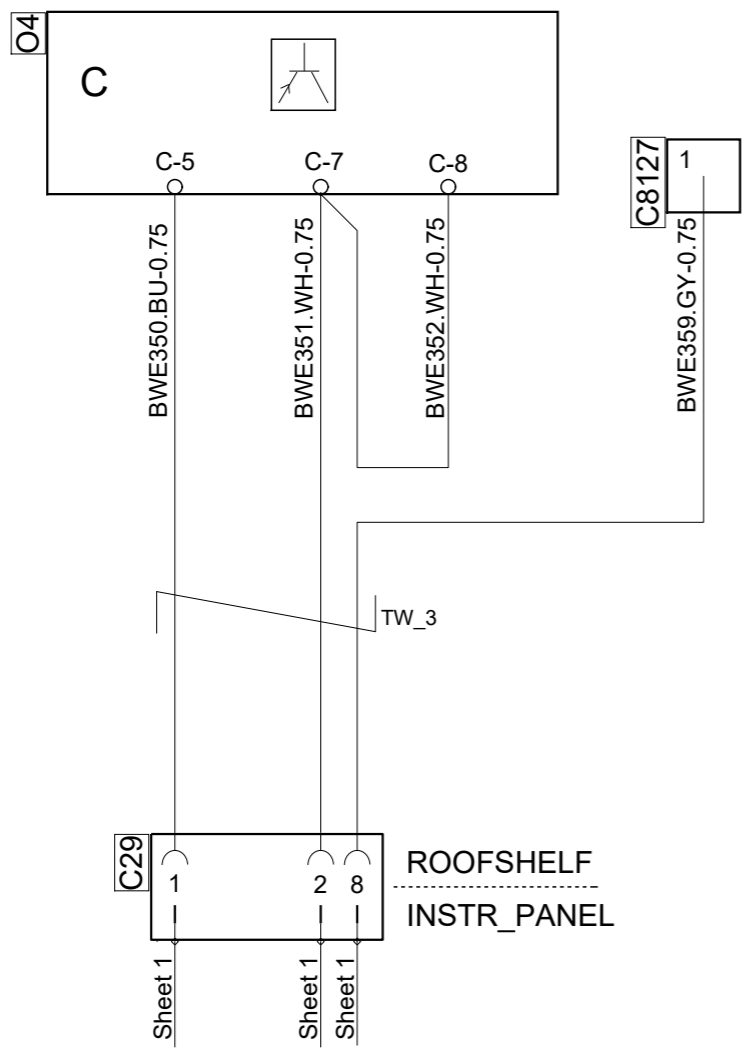

8 7 6 5 4 3 2 1

F  
E  
D  
C  
B  
A

Colour code of electric cables	
Code	Colour
BK	Black
BN	Brown
RD	Red
OG	Orange
YE	Yellow
GN	Green
BU	Blue
VT	Violet
GY	Grey
WH	White
PK	Pink

Des.	Pos.	Description
C29	C 7	Connector 21-pole
C8127	E 5	Cut cable, CAN shield, O4
O4	E 6	Tachograph

**SCANIA**

Circuit Diagram:  
**BWE**

Drawing No.- 2063643-4-10  
Sheet-Rev:

N.B. The copyright and ownership of this drawing including associated computer data are and will remain ours. They must not be copied, used or brought to the attention of any third party without prior permission (C) Scania, Sweden

8 7 6 5 4 3 2 1