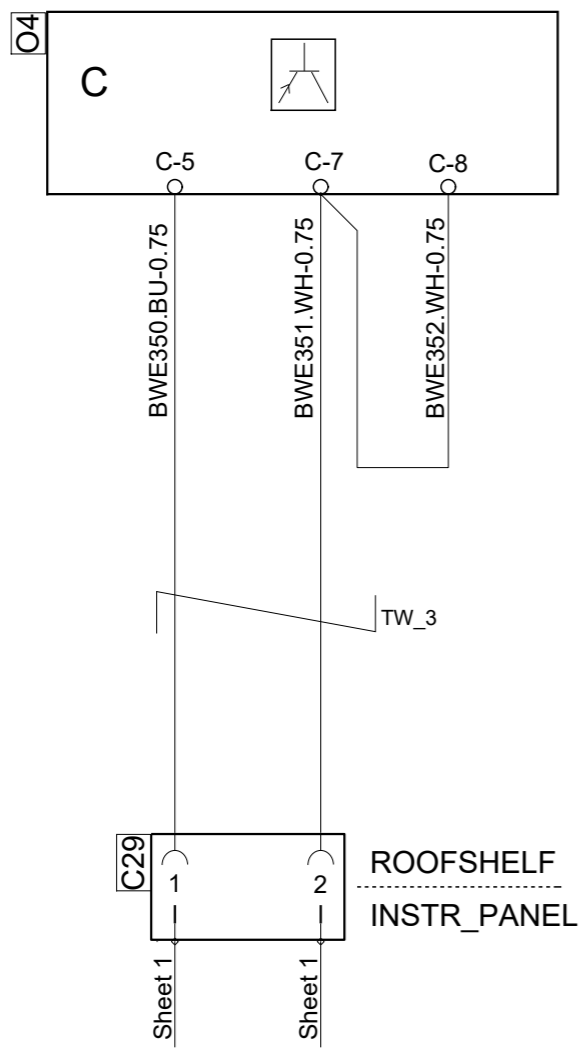

Colour code of electric cables	
Code	Colour
BK	Black
BN	Brown
RD	Red
OG	Orange
YE	Yellow
GN	Green
BU	Blue
VT	Violet
GY	Grey
WH	White
PK	Pink

Des.	Pos.	Description
C29	C 7	Connector 21-pole, Instr-Roof
O4	E 6	Tachograph

SCANIA

Circuit Diagram:
BWE

Drawing No.- 2063643-4-11
Sheet-Rev:

N.B. The copyright and ownership of this drawing including associated computer data are and will remain ours. They must not be copied, used or brought to the attention of any third party without prior permission (C) Scania, Sweden