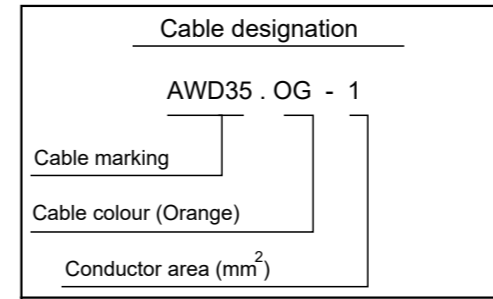

8 7 6 5 4 3 2 1

F
E
D
C
B
A

Colour code of electric cables	
Code	Colour
BK	Black
BN	Brown
RD	Red
OG	Orange
YE	Yellow
GN	Green
BU	Blue
VT	Violet
GY	Grey
WH	White
PK	Pink

Des.	Pos.	Description
C29	C 7	Connector 21-pole
C8127	E 5	Cut cable, CAN shield, O4
O4	E 6	Tachograph

SCANIA

Circuit Diagram:

BWE

Drawing No.- 2063643-4-9
Sheet-Rev:

N.B. The copyright and ownership of this drawing including associated computer data are and will remain ours. They must not be copied, used or brought to the attention of any third party without prior permission (C) Scania, Sweden