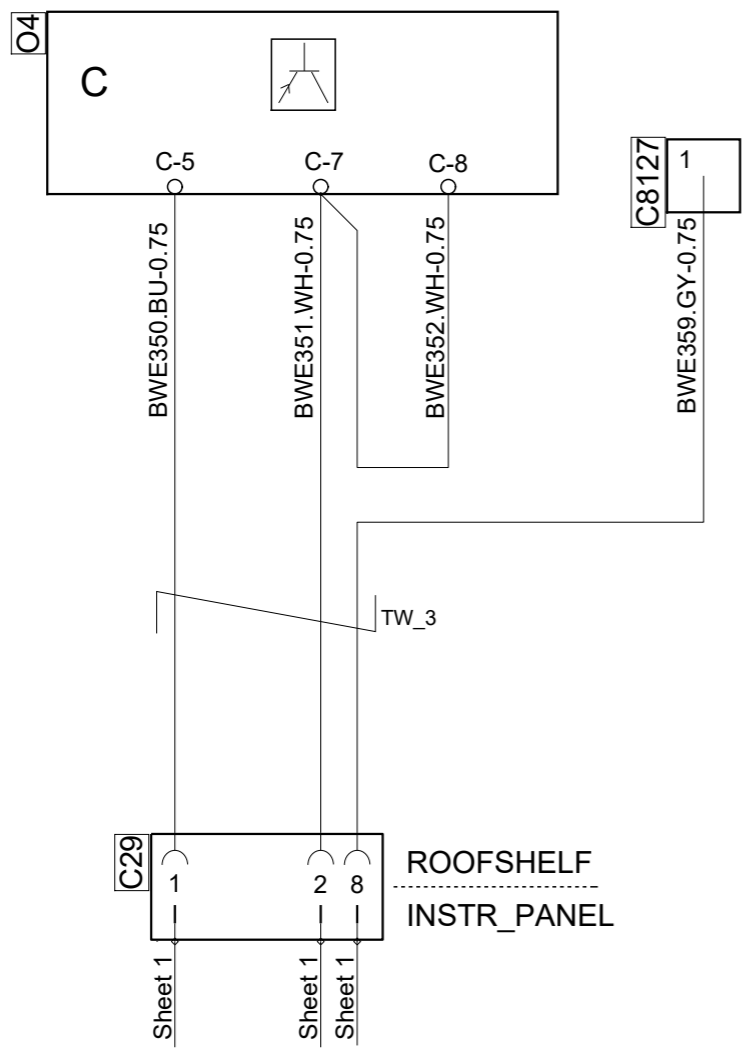

8 7 6 5 4 3 2 1

F
E
D
C
B
A

Colour code of electric cables	
Code	Colour
BK	Black
BN	Brown
RD	Red
OG	Orange
YE	Yellow
GN	Green
BU	Blue
VT	Violet
GY	Grey
WH	White
PK	Pink

Des.	Pos.	Description
C29	C 7	Connector 21-pole
C8127	E 5	Cut cable, CAN shield, O4
O4	E 6	Tachograph

SCANIA

Circuit Diagram:

BWE

Drawing No.- 2063643-4-9
Sheet-Rev:

N.B. The copyright and ownership of this drawing including associated computer data are and will remain ours. They must not be copied, used or brought to the attention of any third party without prior permission (C) Scania, Sweden

8 7 6 5 4 3 2 1