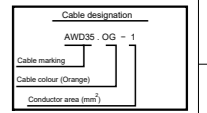

Assembly	Description	Issue	Variants	Variables
1869124			OPT2	
2131010			OPT3	
2165901			Common	CPPT1