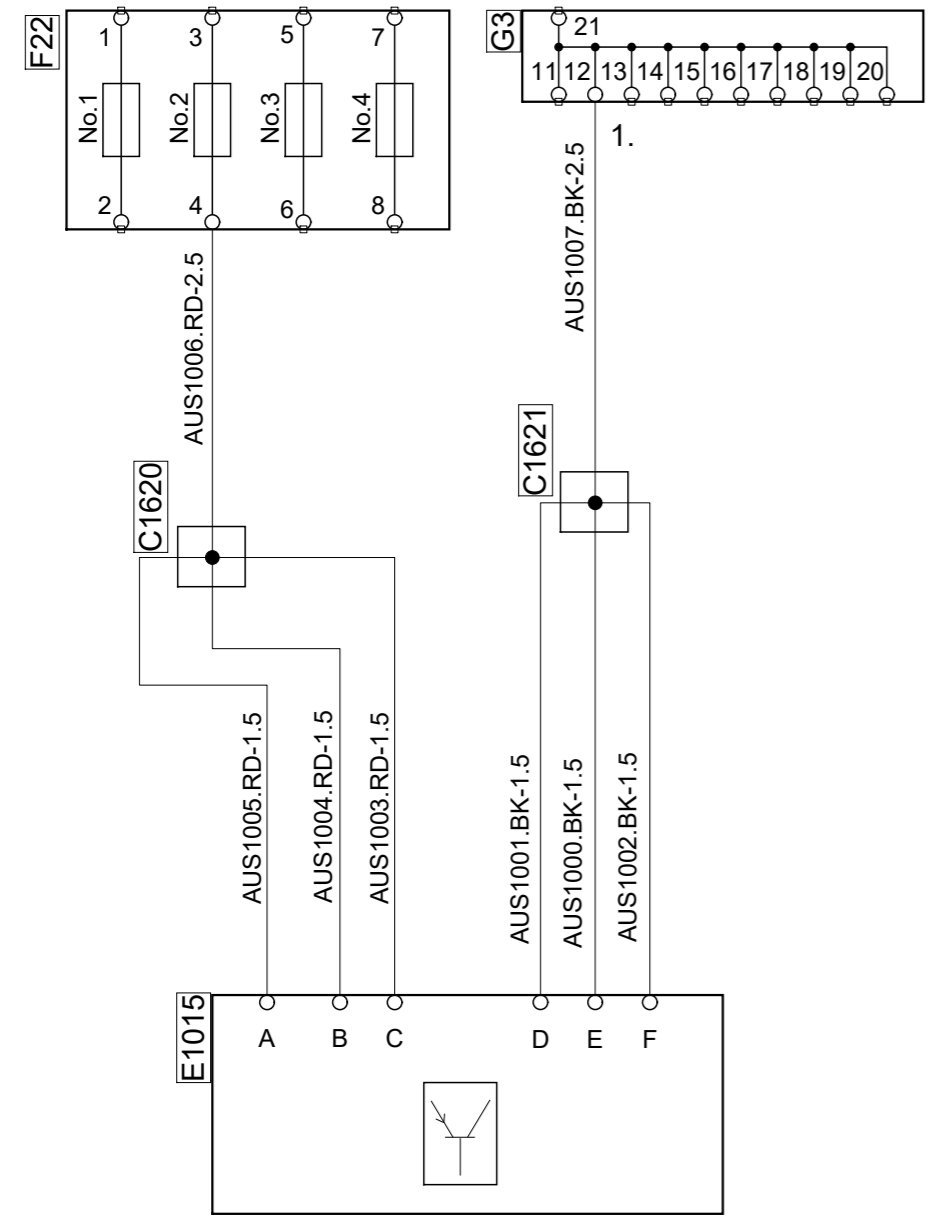

Colour code of electric cables	
Code	Colour
BK	Black
BN	Brown
RD	Red
OG	Orange
YE	Yellow
GN	Green
BU	Blue
VT	Violet
GY	Grey
WH	White
PK	Pink

Des.	Pos.	Description
C1620	D 7	Splice, AUS military
C1621	D 6	Splice, AUS military
E1015	C 6	Military radio
F22	E 7	Fuse holder, 8-pole
G3	E 6	Joint connector, ground

1. If cavity G3:12 is occupied use any other free cavity in G3.

**SCANIA**

Circuit Diagram:  
**AUS Military Radio**

Drawing No.-  
Sheet-Rev: 2078590-1-1

N.B. The copyright and ownership of this drawing including associated computer data are and will remain ours. They must not be copied, used or brought to the attention of any third party without prior permission (C) Scania, Sweden