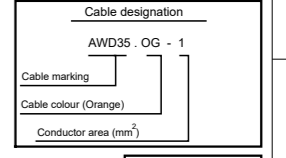

Assembly	Description	Issue	Variants	Variables
2084242			OPT1	
2084243			OPT2	

Colour code of electric cables	
Code	Colour
BK	Black
BN	Brown
RD	Red
OG	Orange
YE	Yellow
GN	Green
BU	Blue
VT	Violet
GY	Grey
WH	White
PK	Pink