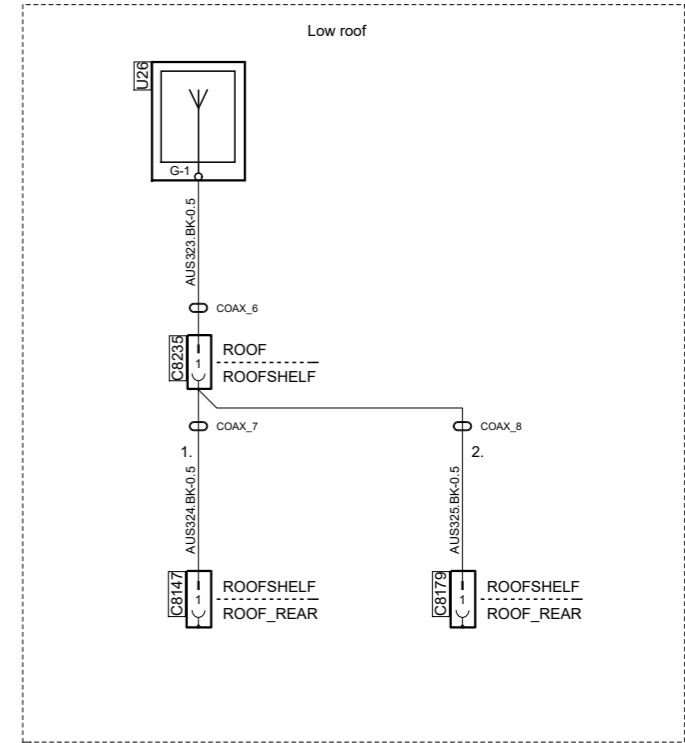

Colour code of electric cables	Code	Colour	Des.	Pos.	Description
	C78		D 7		Connector 21-pole IP-Floor
	C8145		B 8		Socket, 12V outlet, TV
BK	C8146	Black	B 4		Connector, 1-pole, TV
BN	C8147	Brown	D 4		Connector, 1-pole
RD	C8163	Red	C 7		Splice, AUS
OG	C8177	Orange	B 6		Socket, 12V outlet, TV
YE	C8178	Yellow	B 3		Connector, 1-pole
GN	C8179	Green	D 3		Connector, 1-pole
BU	C8180	Blue	C 5		Connector, 1-pole
VT	C8235	Violet	D 2		Connector, 1-pole
GY	E130	Grey	E 5		Control unit, Infotainment system
WH	E130	White	E 7		Control unit, Infotainment system
PK	G8-2	Pink	C 7		Splice, ground
	G8-3		C 6		Splice, ground
	P2.CX157		E 6		Fuse socket, CEU
	P2.CX157		E 8		Fuse socket, CEU
	U26		E 3		Aerial, FM/AM, DAB, MOB, GPS
	U27		B 7		Audio input, AUX, TV
	U32		B 5		Audio input, AUX, TV

TV Prep.

- Notes:
- 1. TV Prep. driver side
 - 2. TV Prep. pass. side

SCANIA

Circuit Diagram:

AUS

Drawing No.-
Sheet-Rev: **2086546-4-8**

N.B. The copyright and ownership of this drawing including associated computer data are and will remain ours. They must not be copied, used or brought to the attention of any third party without prior permission (C) Scania, Sweden