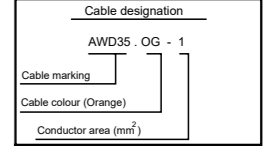

Des.	Pos.	Description
C692	E 7	Connector 9 Pole BCS Output
C693	E 5	Connector 12 Pole External lights front
C694	E 8	Connector, 6 pole, Windscreen wiper/Horn
C6081	B 8	Connector, 6 pole
C6082	E 4	Connector, 3 pole
C6083	E 4	Connector, 3 pole
C6084	E 3	Connector, 3 pole
C6085	E 3	Connector, 2 pole
C6086	E 3	Connector, 2 pole
C6087	E 2	Connector, 3 pole
C6088	E 2	Connector, 3 pole
C6089	C 5	Splice, 1 pole
C6090	C 5	Splice, 1 pole
C6202	C 7	Connector, 3-pole
C6203	C 2	Connector, 3-pole
G6003	E 3	Ground, 1-pole
G6004	E 2	Ground, 1-pole
G6005.A	B 5	Ground, 1-pole
G6005.B	B 5	Ground, 1-pole
G6016.A	E 5	Ground, 1-pole
G6016.B	C 3	Ground, 1-pole
L6011	D 2	Direct ind light, artic left
L6012	D 2	Direct ind light, artic right
L6013	B 5	Front fog lamp left
L6014	B 4	Front fog lamp right
L6019	B 7	High beam lamp left
L6020	B 3	High beam lamp right
L6044	B 5	Dipped beam lamp left
L6045	B 4	Dipped beam lamp right
L6046	B 6	DRL/position/direction ind lamp left
L6047	B 3	DRL/position/direction ind lamp right
L6048	B 7	Lamp, Direction ind lamp front left side
L6049	B 3	Lamp, Direction ind lamp front right side
L6083	B 6	Dipped beam lamp left, LED
L6084	B 4	Dipped beam lamp right, LED
M6002	B 9	Motor, Windscreen washer pump
M6003	B 8	Motor, Windscreen wipers
N6002	B 8	Signal horn
P6000	E 6	Central electric unit

Assembly	Description	Issue	Variants	Variables
2084243			OPT2	
2124001			OPT4	
2087753			OPT1	

Colour code of electric cables

Code	Colour
BK	Black
BN	Brown
RD	Red
OG	Orange
YE	Yellow
GN	Green
BU	Blue
VT	Violet
GY	Grey
WH	White
PK	Pink

**SCANIA**

Circuit Diagram:

**Front Lighting**

Drawing No.- 2087751-1-1  
 Sheet-Rev:

N.B. The copyright and ownership of this drawing including associated computer data are and will remain ours. They must not be copied, used or brought to the attention of any third party without prior permission (C) Scania, Sweden