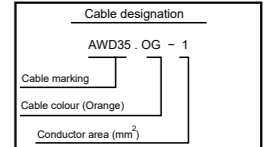

Des.	Pos.	Description
C692	E 7	Connector 9 Pole BCS Output
C693	E 5	Connector 12 Pole External lights front
C694	E 8	Connector, 6 pole, Windscreen wiper/Horn
C6081	B 8	Connector, 6 pole
C6082	E 4	Connector, 3 pole
C6083	E 4	Connector, 3 pole
C6084	E 3	Connector, 3 pole
C6085	E 3	Connector, 2 pole
C6086	E 3	Connector, 2 pole
C6087	E 2	Connector, 3 pole
C6088	E 2	Connector, 3 pole
C6089	C 5	Splice, 1 pole
C6090	C 5	Splice, 1 pole
C6202	C 7	Connector, 3-pole
C6203	C 2	Connector, 3-pole
C6396	C 7	Splice, 1-pole
C6406	D 6	Splice, 1-pole
C6407	D 6	Splice, 1-pole
C6408	D 6	Splice, 1-pole
C6409	D 6	Splice, 1-pole
D6025	D 6	Resistor
D6026	D 6	Resistor
G6004	E 2	Ground, 1-pole
G6005.A	B 5	Ground, 1-pole
G6005.B	B 5	Ground, 1-pole
G6016.A	E 5	Ground, 1-pole
L6011	D 2	Dirac ind light, artic left
L6012	D 2	Dirac ind light, artic right
L6013	B 5	Front fog lamp left
L6014	B 4	Front fog lamp right
L6019	B 7	High beam lamp left
L6020	B 3	High beam lamp right
L6044	B 5	Dipped beam lamp left
L6045	B 4	Dipped beam lamp right
L6046	B 6	DRL/position/direction ind lamp left
L6047	B 3	DRL/position/direction ind lamp right
L6048	B 7	Lamp, Direction ind lamp front left side
L6049	B 3	Lamp, Direction ind lamp front right side
L6083	B 6	Dipped beam lamp left, LED
L6084	B 4	Dipped beam lamp right, LED
M6002	B 9	Motor, Windscreen washer pump
M6003	B 8	Motor, Windscreen wipers
N6002	B 8	Signal horn
P6000	E 6	Central electric unit

Assembly	Description	Issue	Variants	Variables
2084243			OPT2	
2162749			OPT4	
2203412			Common	OPT1

**Colour code of electric cables**

Code	Colour
BK	Black
BN	Brown
RD	Red
OG	Orange
YE	Yellow
GN	Green
BU	Blue
VT	Violet
GY	Grey
WH	White
PK	Pink