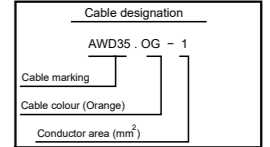

Des.	Pos.	Description
C627	E 7	Connector 21 Pole, BCI
C692	E 7	Connector 9 Pole BCS Output
C693	E 5	Connector 12 Pole External lights front
C694	E 8	Connector, 6 pole, Windscreen wiper/Horn
C6081	B 8	Connector, 6 pole
C6082	E 4	Connector, 3 pole
C6083	E 4	Connector, 3 pole
C6084	E 3	Connector, 3 pole
C6085	E 3	Connector, 2 pole
C6086	E 3	Connector, 2 pole
C6087	E 2	Connector, 3 pole
C6088	E 2	Connector, 3 pole
C6089	C 5	Splice, 1 pole
C6090	C 5	Splice, 1 pole
C6202	C 7	Connector, 3-pole
C6203	C 2	Connector, 3-pole
C6396	C 7	Splice, 1-pole
G6003	E 3	Ground, 1-pole
G6004	E 2	Ground, 1-pole
G6005.A	B 5	Ground, 1-pole
G6005.B	B 5	Ground, 1-pole
G6016.A	E 5	Ground, 1-pole
L6011	D 2	Direct ind light, artic left
L6012	D 2	Direct ind light, artic right
L6013	B 5	Front fog lamp left
L6014	B 4	Front fog lamp right
L6019	B 7	High beam lamp left
L6020	B 3	High beam lamp right
L6044	B 5	Dipped beam lamp left
L6045	B 4	Dipped beam lamp right
L6046	B 6	DRL/position/direction ind lamp left
L6047	B 3	DRL/position/direction ind lamp right
L6048	B 7	Lamp, Direction ind lamp front left side
L6049	B 3	Lamp, Direction ind lamp front right side
L6083	B 6	Dipped beam lamp left, LED
L6084	B 4	Dipped beam lamp right, LED
M6002	B 9	Motor, Windscreen washer pump
M6003	B 8	Motor, Windscreen wipers
N6002	B 8	Signal horn
P6000	E 6	Central electric unit

Assembly	Description	Issue	Variants	Variables
2292982			Common OPT1	
2084243			OPT2	
2292981			OPT3	
2251663			OPT4	

Colour code of electric cables

Code	Colour
BK	Black
BN	Brown
RD	Red
OG	Orange
YE	Yellow
GN	Green
BU	Blue
VT	Violet
GY	Grey
WH	White
PK	Pink