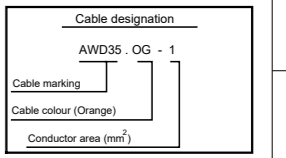

Des.	Pos.	Description
C627	E 8	Connector 21 Pole, BCI
C693	E 5	Connector 12 Pole External lights front
C694	E 8	Connector, 6 pole, Windscreen wiper/Horn
C6081	B 8	Connector, 6 pole
C6082	E 4	Connector, 3 pole
C6083	E 4	Connector, 3 pole
C6084	E 3	Connector, 3 pole
C6085	E 3	Connector, 2 pole
C6086	E 3	Connector, 2 pole
C6087	E 2	Connector, 3 pole
C6088	E 2	Connector, 3 pole
C6089	C 5	Splice, 1 pole
C6090	C 5	Splice, 1 pole
C6202	C 7	Connector, 3-pole
C6203	C 2	Connector, 3-pole
C6396	C 8	Splice, 1-pole
C6556	C 5	Splice, 1-pole
G6003	E 3	Ground, 1-pole
G6004	E 2	Ground, 1-pole
G6005.A	B 5	Ground, 1-pole
G6005.B	B 5	Ground, 1-pole
G6016.A	E 5	Ground, 1-pole
G6016.B	E 7	Ground, 1-pole
L6011	D 2	Direct ind light, artic left
L6012	D 2	Direct ind light, artic right
L6013	B 5	Front fog lamp left
L6014	B 4	Front fog lamp right
L6017	B 7	High/Dipped beam lamp left
L6018	B 3	High/Dipped beam lamp right
L6019	B 7	High beam lamp left
L6020	B 3	High beam lamp right
L6044	B 6	Dipped beam lamp left
L6045	B 4	Dipped beam lamp right
L6046	B 6	DRL/position/direction ind lamp left
L6047	B 3	DRL/position/direction ind lamp right
L6048	B 2	Lamp, Direction ind lamp front left side
L9021	B 5	Lamp, distance
L9022	B 4	Lamp, distance
M6002	B 9	Motor, Windscreen washer pump
M6003	B 8	Motor, Windscreen wipers
N6002	B 8	Signal horn
P6000	E 5	Central electric unit
R6036	E 8	Relay, LED lightning front left
R6037	E 7	Relay, LED lightning front right

Assembly	Description	Issue	Variants	Variables
2292982			Common OPT1	
2084243			OPT2	
2292981			OPT3	
2251663			OPT4	
2560793			OPT5 Common	

Code	Colour
BK	Black
BN	Brown
RD	Red
OG	Orange
YE	Yellow
GN	Green
BU	Blue
VT	Violet
GY	Grey
WH	White
PK	Pink