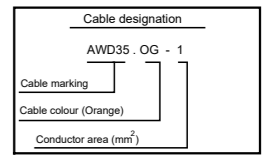

Des.	Pos.	Description
C6218	C 3	Connector, 2-pole
C6219	C 4	Connector, 2-pole
C6220	C 4	Connector, 2-pole
C6221	C 5	Connector, 2-pole
C6222	C 5	Connector, 2-pole
C6223	C 6	Connector, 2-pole
C6224	C 6	Connector, 2-pole
C6225	C 7	Connector, 2-pole
C6226	D 3	Connector, 2-pole
C6227	D 4	Connector, 2-pole
C6228	D 5	Connector, 2-pole
C6229	D 5	Connector, 2-pole
C6230	D 6	Connector, 2-pole
C6231	D 7	Connector, 2-pole
C6569	D 7	Connector, 3-pole
C6570	C 2	Connector, 6-pole
G6017	C 3	Ground, 1-pole
G6018	D 3	Ground, 1-pole
L6031	E 8	Side marker lamp left
L6032	B 8	Side marker lamp right
L6050	B 3	End-outline marking lamp, right
L6051	E 3	End-outline marking lamp, left
L6052	B 3	Side marking lamp, right
L6053	B 4	Side marking lamp, right
L6054	B 4	Side marking lamp, right
L6055	B 5	Side marking lamp, right
L6056	B 5	Side marking lamp, right
L6057	B 6	Side marking lamp, right
L6058	B 6	Side marking lamp, right
L6059	B 7	Side marking lamp, right
L6060	E 3	Side marking lamp, left
L6061	E 4	Side marking lamp, left
L6062	E 5	Side marking lamp, left
L6063	E 5	Side marking lamp, left
L6064	E 6	Side marking lamp, left
L6065	E 7	Side marking lamp, left

Assembly	Description	Issue	Variants	Variables
2709961			OPT1	
2271321			OPT3	
2628816			OPT4	

Colour code of electric cables

Code	Colour
BK	Black
BN	Brown
RD	Red
OG	Orange
YE	Yellow
GN	Green
BU	Blue
VT	Violet
GY	Grey
WH	White
PK	Pink

SCANIA

Circuit Diagram:

Marker Lamps

Drawing No.- **2096291-1-4**
 Sheet-Rev.

N.B. The copyright and ownership of this drawing including associated computer data are and will remain ours. They must not be copied, used or brought to the attention of any third party without prior permission (C) Scania, Sweden