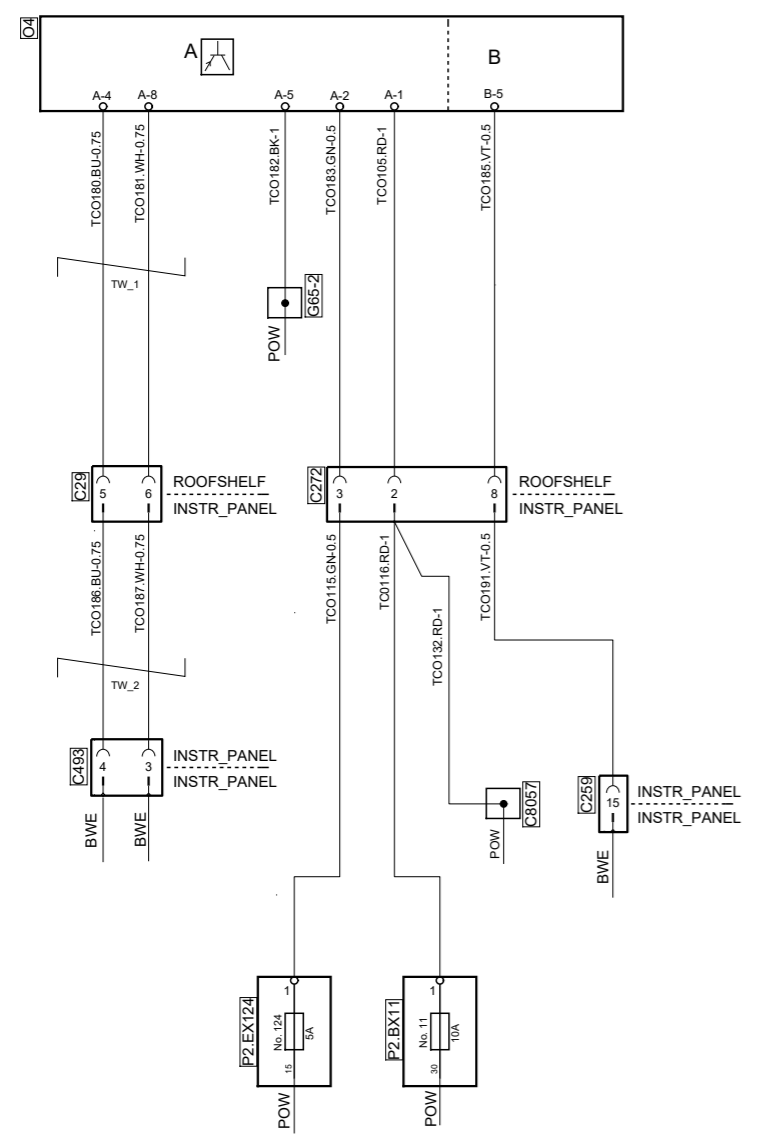

Code	Colour
BK	Black
BN	Brown
RD	Red
OG	Orange
YE	Yellow
GN	Green
BU	Blue
VT	Violet
GY	Grey
WH	White
PK	Pink

Des.	Pos.	Description
P2.BX11	C 7	Fuse socket, central electric unit
P2.EX124	C 7	Fuse socket, central electric unit
G65-2	E 7	Splice, ground
O4	E 4	Tachograph
C8057	C 7	Splice, battery master switch
C493	D 8	Connector, 15-pole
C259	C 6	Connector, 21-pole
C272	D 7	Connector, 21-pole
C29	D 8	Connector 21-pole

Note:
Tachograph, China

SCANIA

Circuit Diagram:

TCO

Drawing No.-
Sheet-Rev: 2109688-5-1

N.B. The copyright and ownership of this drawing including associated computer data are and will remain ours. They must not be copied, used or brought to the attention of any third party without prior permission (C) Scania, Sweden